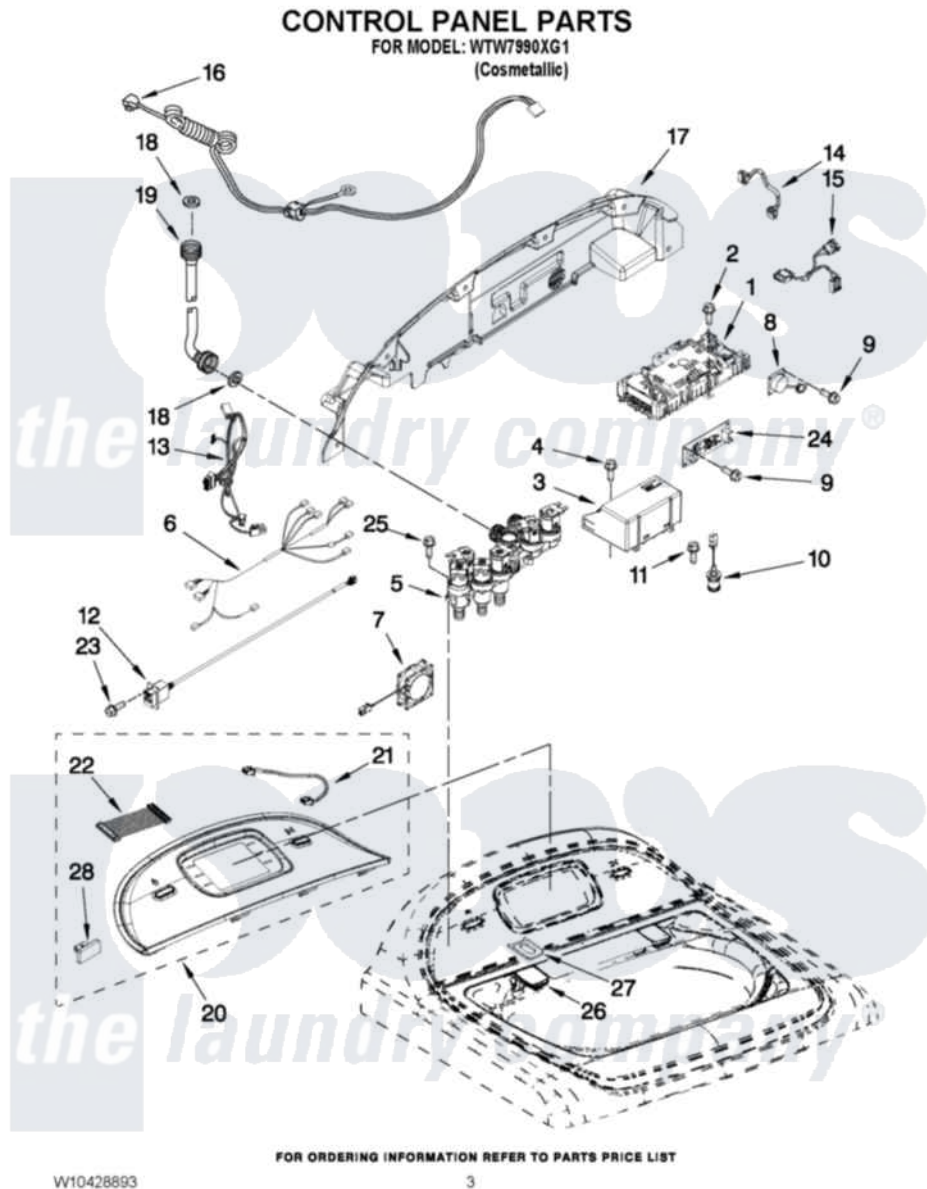

# Whirlpool WTW7990XG1 02 - CONTROL PANEL PARTS

Whirlpool [Residential Whirlpool WTW7990XG1 Washer Parts](#) Parts Diagram 02 - CONTROL PANEL PARTS  
Click on the part number to view part

Item	Original Part Number	Replaced By	Status	Part Description
1	W10395331	<a href="#">W10286071</a>		Control Unit Assembly, Machine And Motor
2	7101P650-60	<a href="#">74009849</a>		Screw- 1 1
3	<a href="#">W10280594</a>			Supply, Power
4	12990204	<a href="#">M0238331</a>		Screw
5	<a href="#">W10326917</a>			Valve, Log
6	<a href="#">W10331300</a>			Harness, Log Valve
7	<a href="#">W10285759</a>			Fan
8	<a href="#">W10280595</a>			Assembly, Speaker
9	<a href="#">W10300795</a>			Screw, M2-0.4 X 8.75
10	<a href="#">W10280747</a>			Led Assembly
11	<a href="#">W10300799</a>			Screw, 8-18 X 1/2
12	<a href="#">W10280760</a>			Jumper, User Interface
13	<a href="#">W10280738</a>			Jumper, User Interface
14	<a href="#">W10280736</a>			Jumper, CCU To Wide ISO
15	<a href="#">W10280742</a>			Jumper, Main Power
16	<a href="#">W10051098</a>			Cord Assembly, Power

17	<a href="#">W10285715</a>		Panel, Rear Console Cover
18	W10242307	<a href="#">16123</a>	Washer Inlet-Hose Miscellaneous Parts Must be Ordered Separately.
19	W10194208	<a href="#">89503</a>	Hose-Inlet
"	8571378	<a href="#">89503</a>	Hose-Inlet
20	W10405501	Not Available	PANEL, CONSOLE FACIA ASSEMBLY
21	<a href="#">W10289382</a>		Jumper, Atlas Audio To Hmi
22	<a href="#">W10167482</a>		Wire Assembly, Main Connection
23	<a href="#">W10300815</a>		Screw, M2-0.89 X 10
24	<a href="#">W10280598</a>		Circuit Board, Wide ISO Ir
25	<a href="#">8281136</a>		Screw, 10-16 X 3/4
26	<a href="#">W10285714</a>		Hinge, Lid
27	<a href="#">W10323408</a>		Bezel, Hinge
"	<a href="#">W10323407</a>		Bezel, Hinge
28	<a href="#">W10300560</a>		Clip, Trim