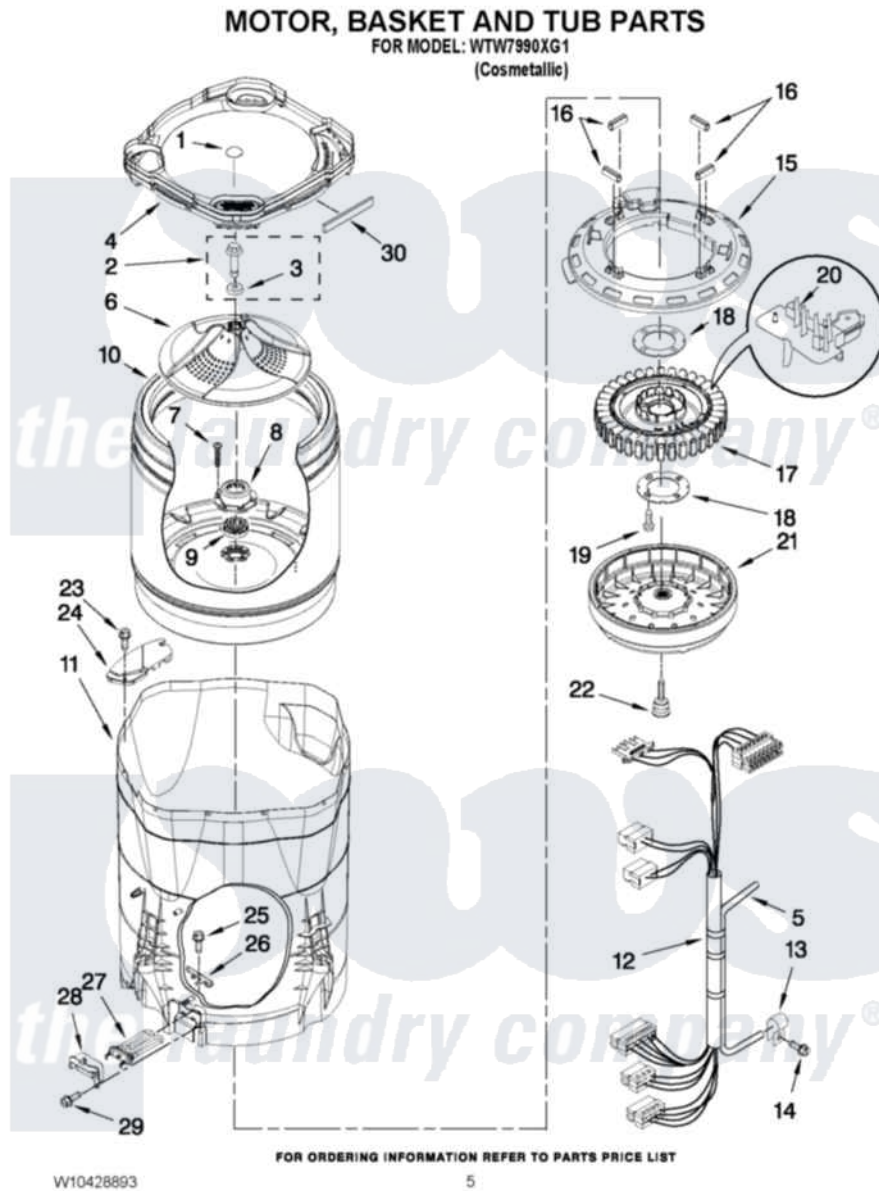

Whirlpool WTW7990XG1 03 - MOTOR, BASKET AND TUB PARTS

Whirlpool [Residential Whirlpool WTW7990XG1 Washer Parts](#) Parts Diagram 03 - MOTOR, BASKET AND TUB PARTS
Click on the part number to view part

Item	Original Part Number	Replaced By	Status	Part Description
1	W10305259			Cap, Impeller
2	W10076270			Screw And Washer Assembly
3	W10076260			Washer
4	W10309696			Tub Ring
5	8054711	353244		Hose, Pressure Switch
6	W10286241			Impeller
7	8533953			Screw, 8-16 X 1.000
8	W10118114	280145		Hub
9	8545953	280145		Hub
10	W10310957			Basket Assembly
11	W10157673	W10193887		Tub-Outer
12	W10280737			Harness, Main
13	W10005430			Clamp, Pressure Hose Retainer
14	8533957			Screw, 10-16 X 1/2
15	W10137698			Shield, Drive Motor
16	8565172	280142		Tube

17	W10419333		Stator, Motor
18	8557836		Plate, Stator
19	8534042		Screw, 1/4-20 X .968
20	W10178988		Rps Assembly
21	8565177	280146	Rotor
22	N/P	Not Available	BOLT, ROTOR ASSEMBLY NON-SERVICEABLE (SUPPLIED W/ROTOR)
23	8533928		Screw, 8-18 X 3/4
24	W10222008		Filter, Dual Pump Hood
25	W10119266		Screw, 8-18 X 3/4
26	W10134571		Clip, Tub Heater
27	W10325894		Heater, Tub
28	W10297450		Cover, Tub Heater
29	8533943	W10109200	Screw, Baffle Mounting
30	W10205824		Absorber, Impact