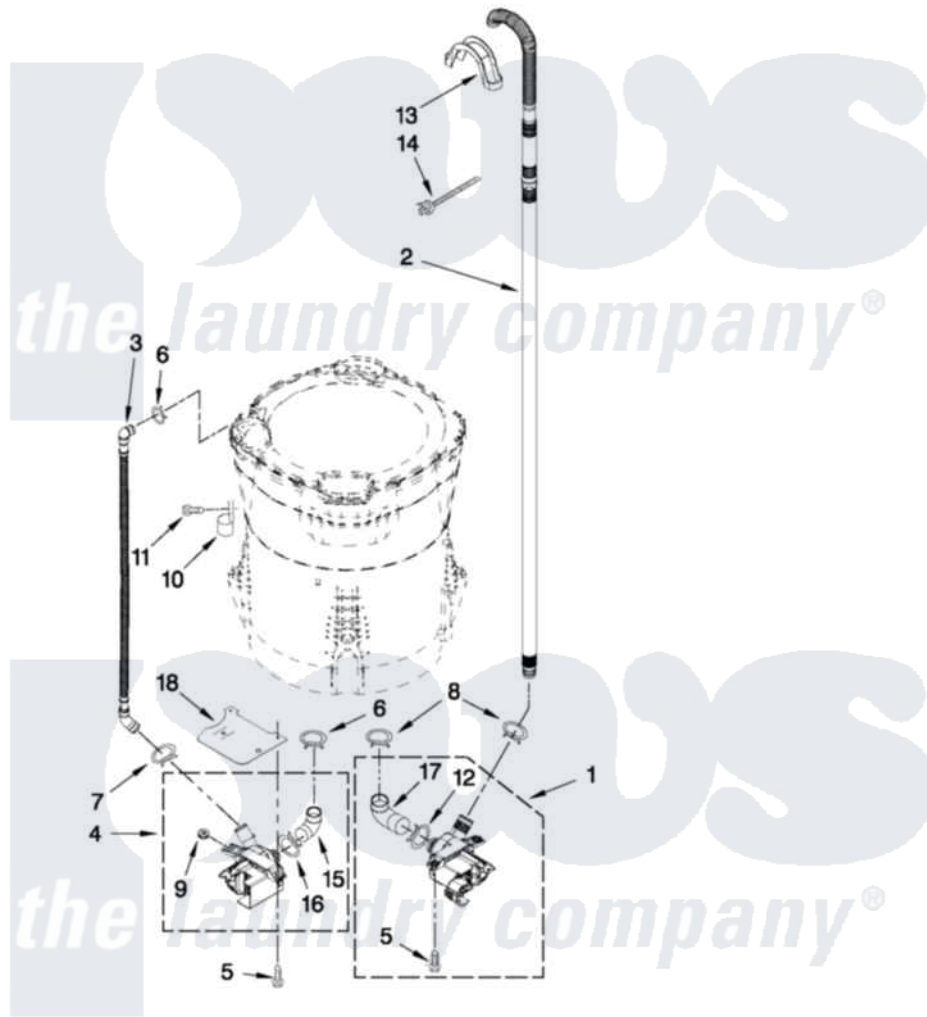

# Whirlpool WTW7990XG1 04 - PUMP PARTS

## PUMP PARTS FOR MODEL: WTW7990XG1 (Cosmetallic)

FOR ORDERING INFORMATION REFER TO PARTS PRICE LIST

W10428893

7

Whirlpool [Residential Whirlpool WTW7990XG1 Washer Parts](#) Parts Diagram 04 - PUMP PARTS  
Click on the part number to view part

Item	Original Part Number	Replaced By	Status	Part Description
1	W10281682	<a href="#">W10217134</a>		Pump-Water
2	<a href="#">W10236686</a>			Hose, Drain
3	<a href="#">8543774</a>			Hose, Recirc
4	W10049400	<a href="#">W10233462</a>		Pump-Water
5	<a href="#">W10004910</a>			Screw, 12-16 X 1-1/4
6	370449	<a href="#">285655</a>		Clamp, Hose
7	<a href="#">8269146</a>			Clamp, Hose
8	8317496	<a href="#">285655</a>		Clamp, Hose
9	8182771	<a href="#">280155</a>		Grommet
10	<a href="#">8534021</a>			Clamp, Recirc Hose Retainer
11	8533943	<a href="#">W10109200</a>		Screw, Baffle Mounting
12	8182768	<a href="#">285655</a>		Clamp, Hose
13	<a href="#">8576642</a>			Retainer, Drain Hose
14	<a href="#">W10339879</a>			Tie, Cable
15	<a href="#">8182769</a>			Hose, Recirc Pump
16	8182770	<a href="#">3367052</a>		Clamp, Hose