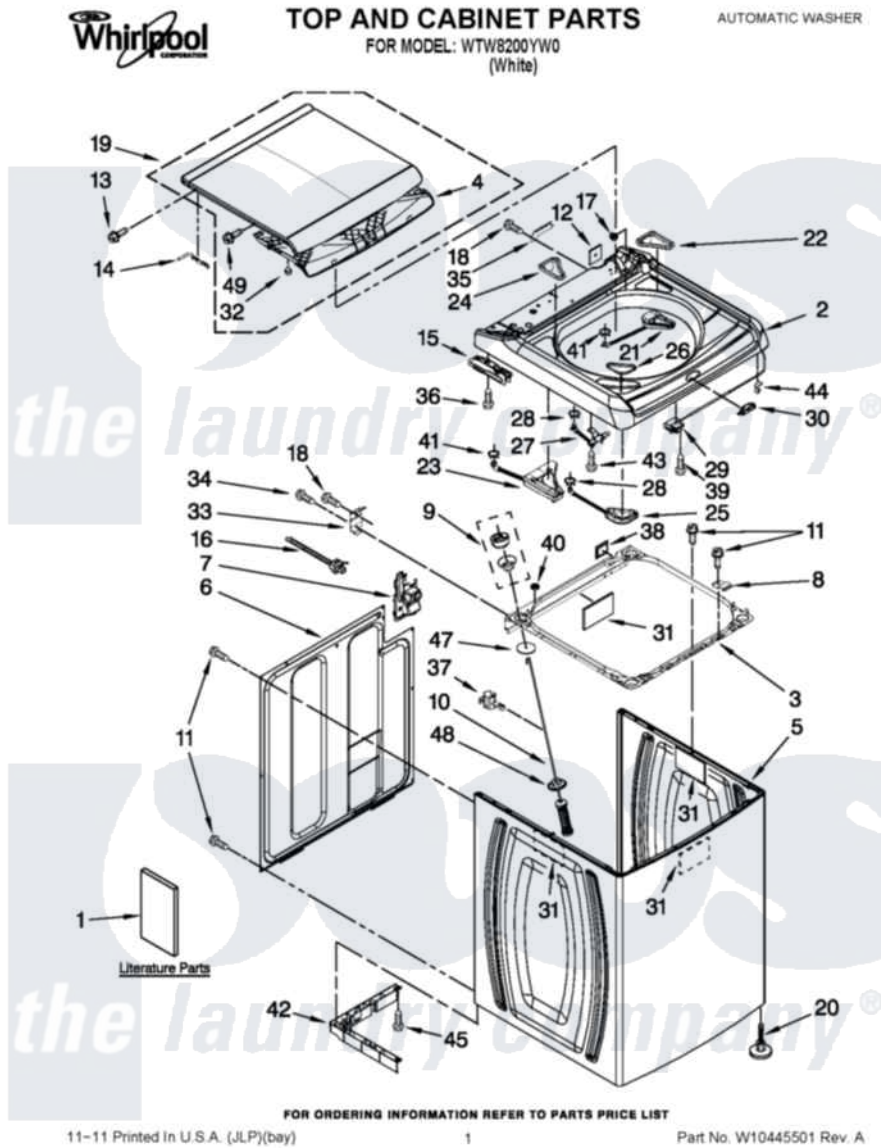

Whirlpool WTW8200YW0 01 - TOP AND CABINET PARTS

Whirlpool [Residential Whirlpool WTW8200YW0 Washer Parts](#) Parts Diagram 01 - TOP AND CABINET PARTS
 Click on the part number to view part

| Item | Original Part Number | Replaced By | Status | Part Description |
|------|---------------------------|---------------------------|---------------|--|
| 1 | W10410358 | | Not Available | INSTALLATION INSTRUCTIONS (ENGLISH/FRENCH) |
| " | W10410359 | | Not Available | INSTALLATION INSTRUCTIONS (SPANISH) |
| " | W10405142 | | Not Available | USE & CARE GUIDE |
| " | W10405149 | | Not Available | TECH SHEET |
| " | W10433527 | | Not Available | QUICK START GUIDE |
| " | W10405151 | | Not Available | ENERGY GUIDE |
| 2 | W10391067 | | | Top |
| 3 | W10386349 | W10440741 | | Frame |
| 4 | 8572012 | | | Liner, Lid |
| 5 | 8566097 | W10434974 | | Cabinet |
| 6 | 8566090 | | | Panel, Rear |
| 7 | W10160572 | | | Retainer, Drain Hose Storage |
| 8 | W10248088 | | | Lock, Top |
| 9 | W10405423 | W10440729 | | Suspension |