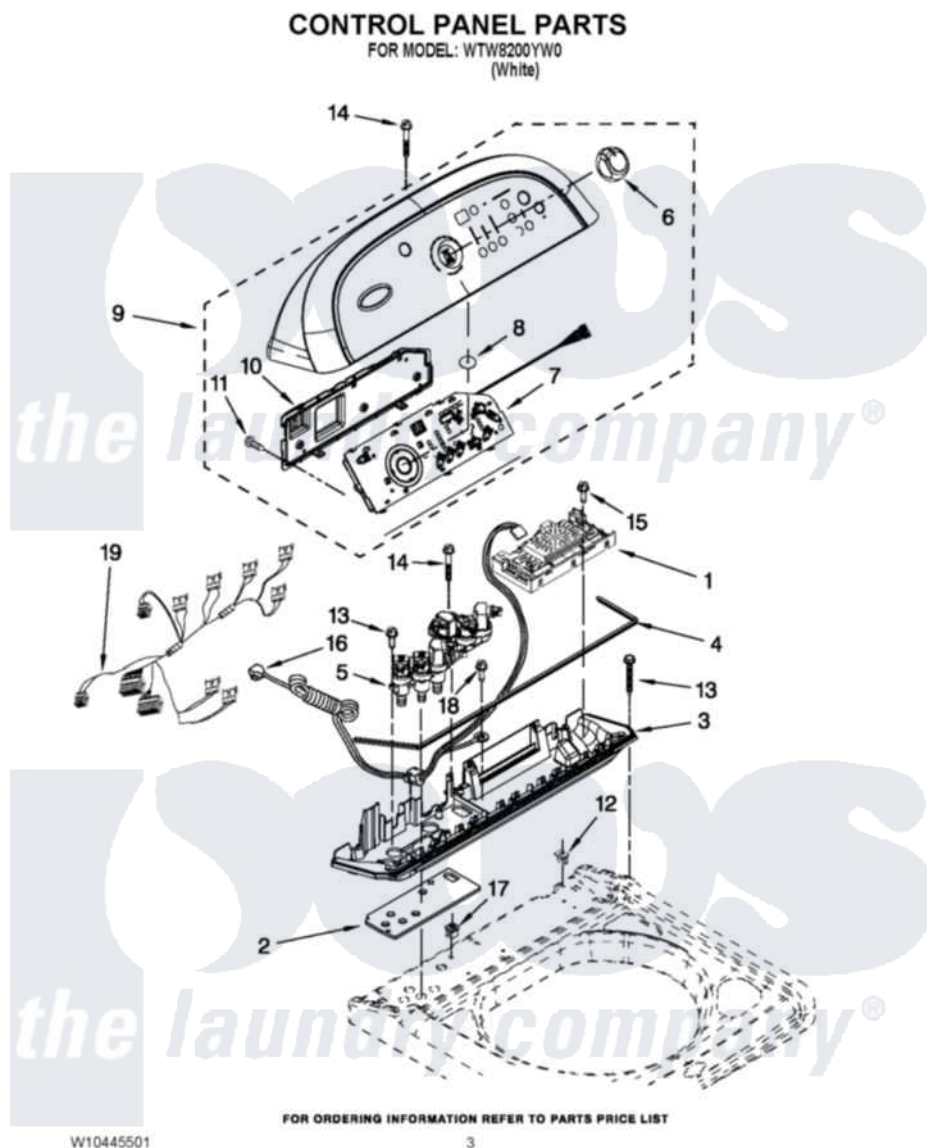

# Whirlpool WTW8200YW0 02 - CONTROL PANEL PARTS

Whirlpool [Residential Whirlpool WTW8200YW0 Washer Parts](#) Parts Diagram 02 - CONTROL PANEL PARTS  
Click on the part number to view part

Item	Original Part Number	Replaced By	Status	Part Description
1	W10394233	<a href="#">W10447146</a>		Control Electric
2	<a href="#">W10130502</a>			Gasket, Valve Tray
3	<a href="#">8578550</a>			Tray Assembly, Console
4	<a href="#">8546616</a>			Gasket, Console/Tray
5	<a href="#">W10342320</a>			Valve, Log
6	<a href="#">W10211335</a>			Knob, Assembly
7	<a href="#">W10394241</a>			User Interface
8	<a href="#">8572039</a>			Seal, User Interface
9	<a href="#">W10404671</a>			Console
10	<a href="#">8564265</a>			Cover, Rear- User Interface
11	<a href="#">W10003770</a>			Screw, 6-19 X 1/2
12	<a href="#">W10022060</a>			Nut, Push-In
13	<a href="#">W10052600</a>			Screw, 8-18 X 3/4
14	<a href="#">8565324</a>			Screw, 10-16 X 1.75
15	<a href="#">8281136</a>			Screw, 10-16 X 3/4
16	<a href="#">W10435307</a>			Power Cord

17

[98460](#)

Nut, Push-In

18

[3351614](#)

Screw, Gearcase Cover  
Mounting

19

[W10404419](#)

Upper Harness