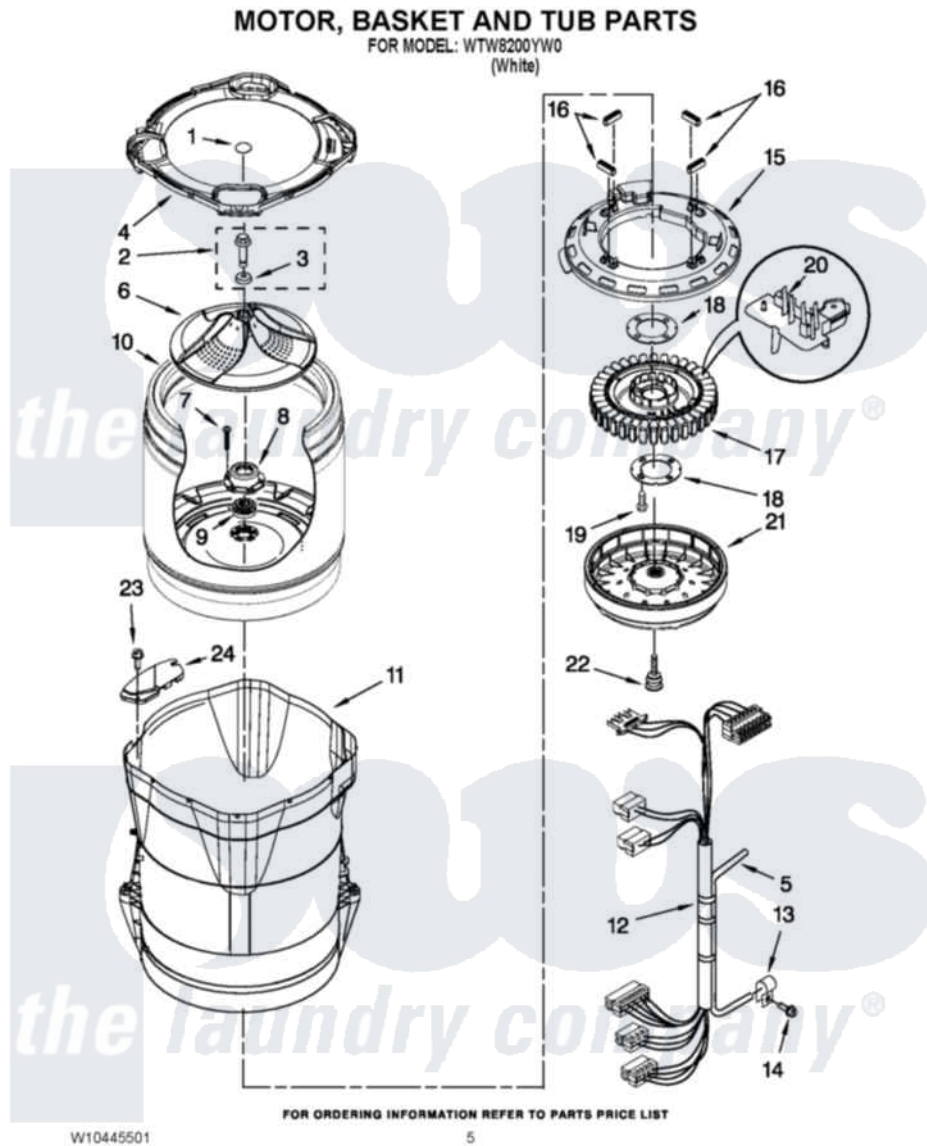

Whirlpool WTW8200YW0 03 - MOTOR, BASKET AND TUB PARTS

Whirlpool [Residential Whirlpool WTW8200YW0 Washer Parts](#) Parts Diagram 03 - MOTOR, BASKET AND TUB PARTS
Click on the part number to view part

Item	Original Part Number	Replaced By	Status	Part Description
1	W10384795			Cap, Impeller
2	W10076270			Screw And Washer Assembly
3	W10076260			Washer
4	W10362224			Tub Ring
5	W10297449	353244		Hose, Pressure Switch
6	W10380698			Impeller
7	8533953			Screw, 8-16 X 1.000
8	W10118114	280145		Hub
9	8545953	280145		Hub
10	W10356924			Basket Assembly
11	W10381078			Tub And Drive Shaft Assembly
12	W10297447			Harness, Lower
13	W10005430			Clamp, Pressure Hose Retainer
14	8533957			Screw, 10-16 X 1/2
15	W10137698			Shield, Drive Motor
16	8565172	280142		Tube

17	W10419333		Stator, Motor
18	8557836		Plate, Stator
19	8534042		Screw, 1/4-20 X .968
20	W10178988		Rps Assembly
21	8565177	280146	Rotor
22	N/P	Not Available	BOLT, ROTOR ASSEMBLY NON-SERVICEABLE (SUPPLIED W/ROTOR)
23	8533928		Screw, 8-18 X 3/4
24	W10222008		Filter, Dual Pump Hood