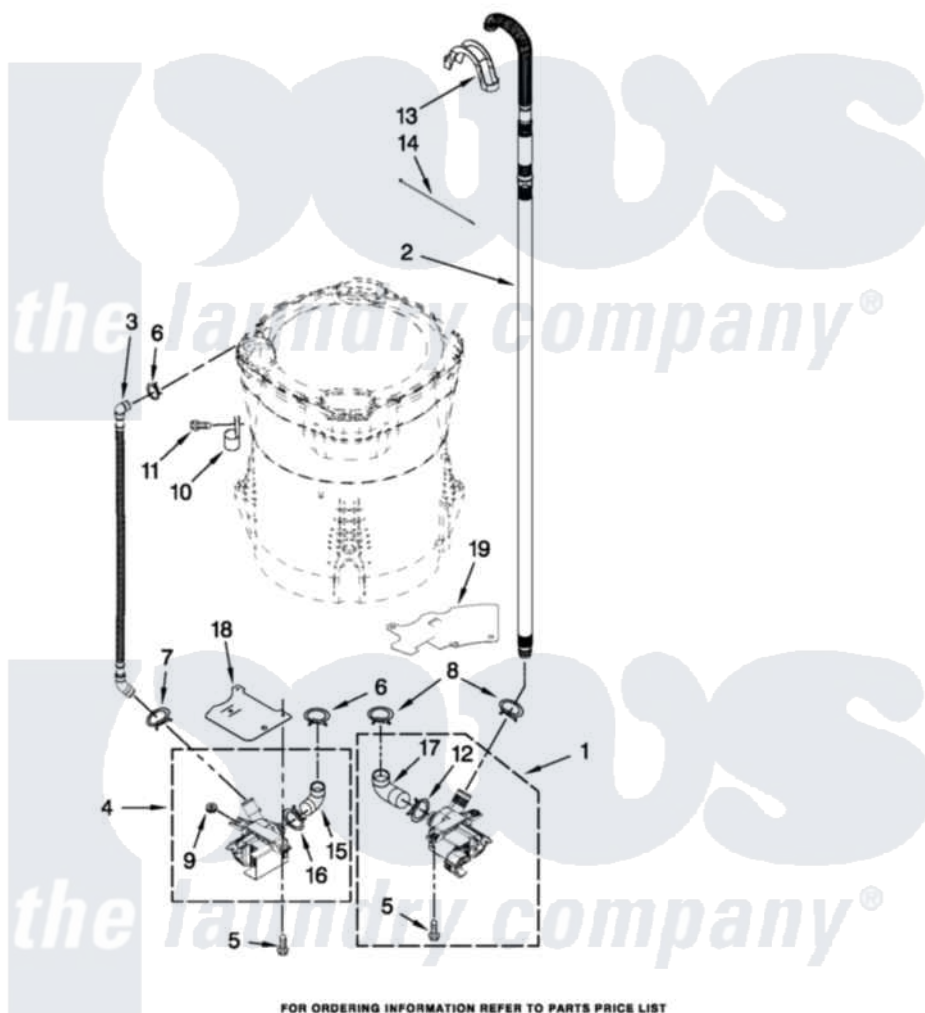

Whirlpool WTW8200YW0 04 - PUMP PARTS

PUMP PARTS FOR MODEL: WTW8200YW0 (White)

FOR ORDERING INFORMATION REFER TO PARTS PRICE LIST

7

W10445501

Whirlpool [Residential Whirlpool WTW8200YW0 Washer Parts](#) Parts Diagram 04 - PUMP PARTS
Click on the part number to view part

Item	Original Part Number	Replaced By	Status	Part Description
1	W10409079			Pump Assembly, Drain
2	W10363893			Hose, Drain
3	W10363892			Hose, Recirc
4	W10409083			Pump Assembly, Recirc
5	W10004910			Screw, 12-16 X 1-1/4
6	370449	285655		Clamp, Hose
7	8269146			Clamp, Hose
8	8317496	285655		Clamp, Hose
9	8182771	280155		Grommet
10	8534021			Clamp, Recirc Hose Retainer
11	8533943	W10109200		Screw, Baffle Mounting
12	8182768	285655		Clamp, Hose
13	8576642			Retainer, Drain Hose
14	W10339879			Tie, Cable
15	8182769			Hose, Recirc Pump
16	8182770	3367052		Clamp, Hose