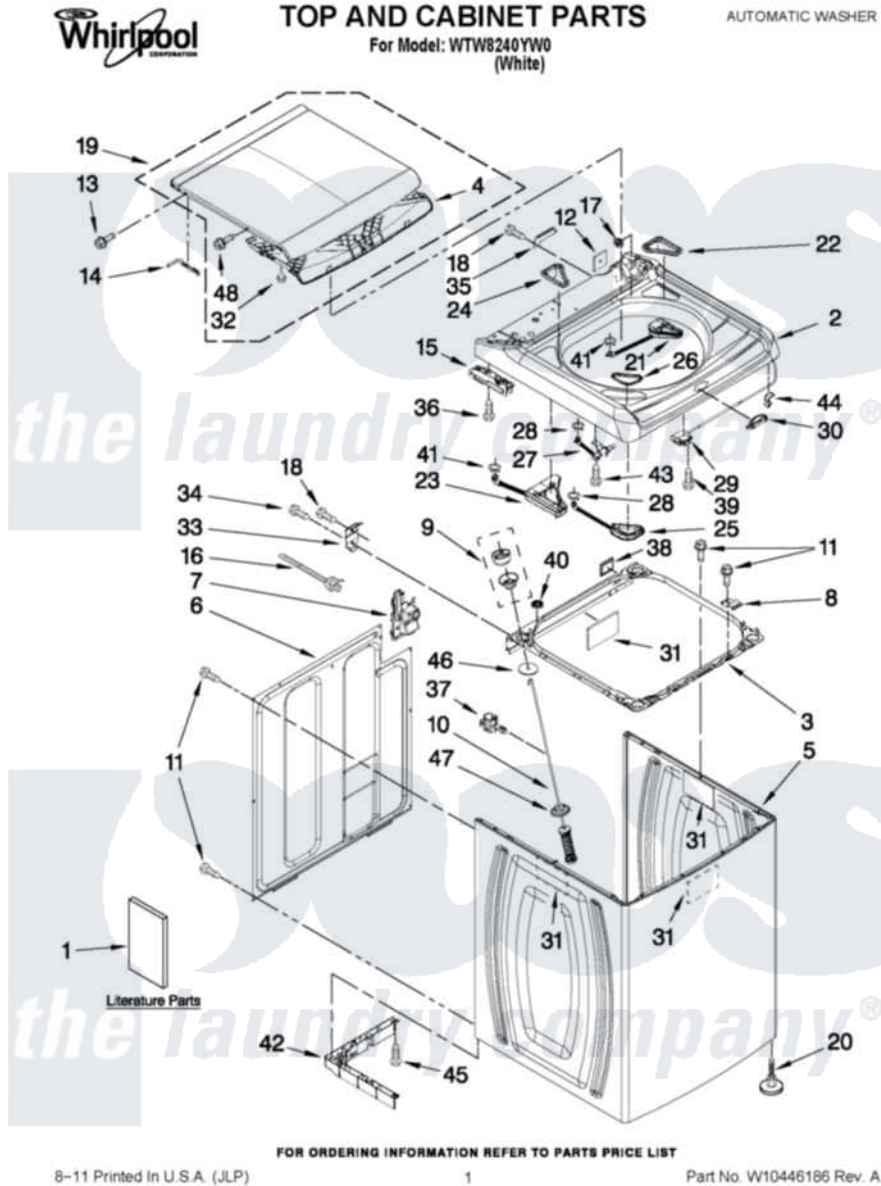

Whirlpool WTW8240YW0 01 - TOP AND CABINET PARTS

Whirlpool Residential Whirlpool WTW8240YW0 Washer Parts Parts Diagram 01 - TOP AND CABINET PARTS
 Click on the part number to view part

Item	Original Part Number	Replaced By	Status	Part Description
1	W10410358		Not Available	INSTALLATION INSTRUCTIONS (ENGLISH/FRENCH)
"	W10410359		Not Available	INSTALLATION INSTRUCTIONS (SPANISH)
"	W10405142		Not Available	USE & CARE GUIDE
"	W10405149		Not Available	TECH SHEET
"	W10433527		Not Available	QUICK START GUIDE
"	W10405151		Not Available	ENERGY GUIDE
2	W10391067			Top
3	W10386349	W10440741		Frame
4	8572012			Liner, Lid
5	8566097	W10434974		Cabinet
6	8566090			Panel, Rear
7	W10160572			Retainer, Drain Hose Storage
8	W10248088			Lock, Top
9	W10405423	W10440729		Suspension