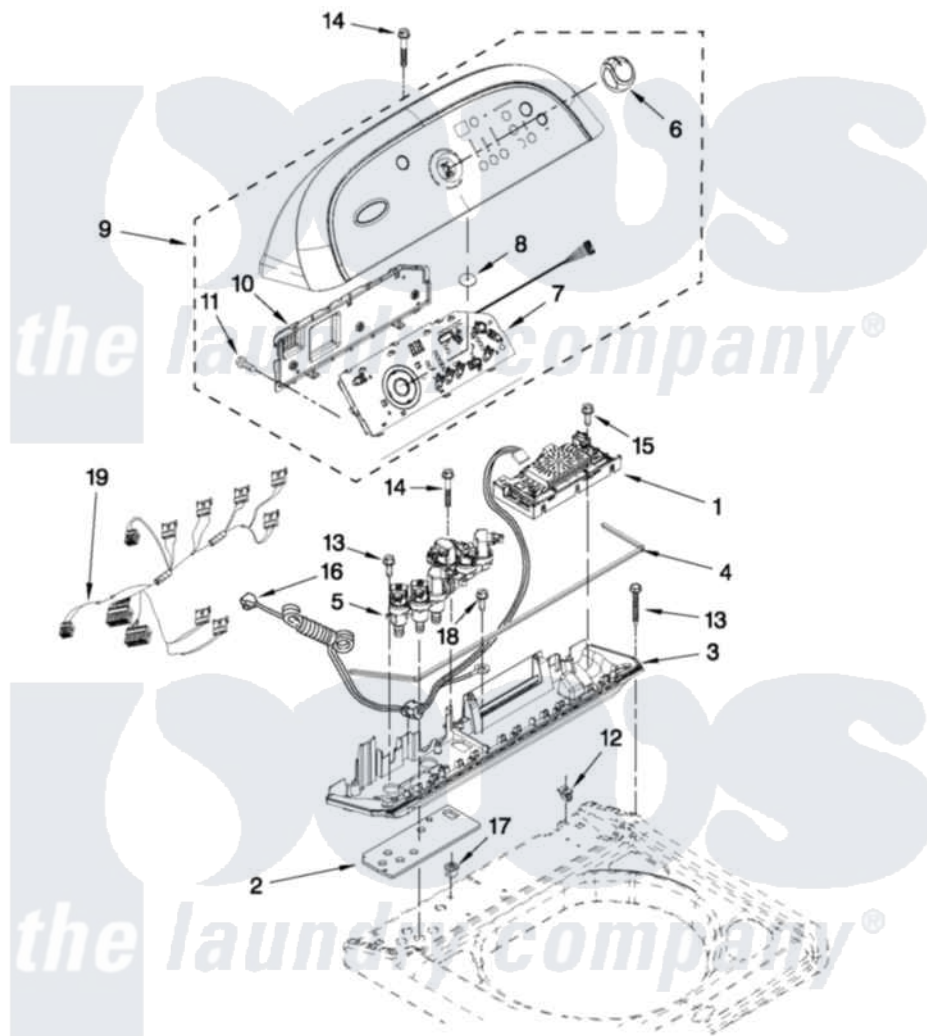

Whirlpool WTW8240YW0 02 - CONTROL PANEL PARTS

CONTROL PANEL PARTS

For Model: WTW8240YW0
(White)

FOR ORDERING INFORMATION REFER TO PARTS PRICE LIST

W10446186

3

Whirlpool [Residential Whirlpool WTW8240YW0 Washer Parts](#) Parts Diagram 02 - CONTROL PANEL PARTS
Click on the part number to view part

Item	Original Part Number	Replaced By	Status	Part Description
1	W10394233	W10447146		Control Electric
2	W10130502			Gasket, Valve Tray
3	8578550			Tray Assembly, Console
4	8546616			Gasket, Console/Tray
5	W10342320			Valve, Log
6	W10211335			Knob, Assembly
7	W10394242			User Interface
8	8572039			Seal, User Interface
9	W10404672			Console
10	8564265			Cover, Rear- User Interface
11	W10003770			Screw, 6-19 X 1/2
12	W10022060			Nut, Push-In
13	W10052600			Screw, 8-18 X 3/4
14	8565324			Screw, 10-16 X 1.75
15	8281136			Screw, 10-16 X 3/4
16	W10435307			Power Cord

17

[98460](#)

Nut, Push-In

18

[3351614](#)

Screw, Gearcase Cover
Mounting

19

[W10404419](#)

Upper Harness