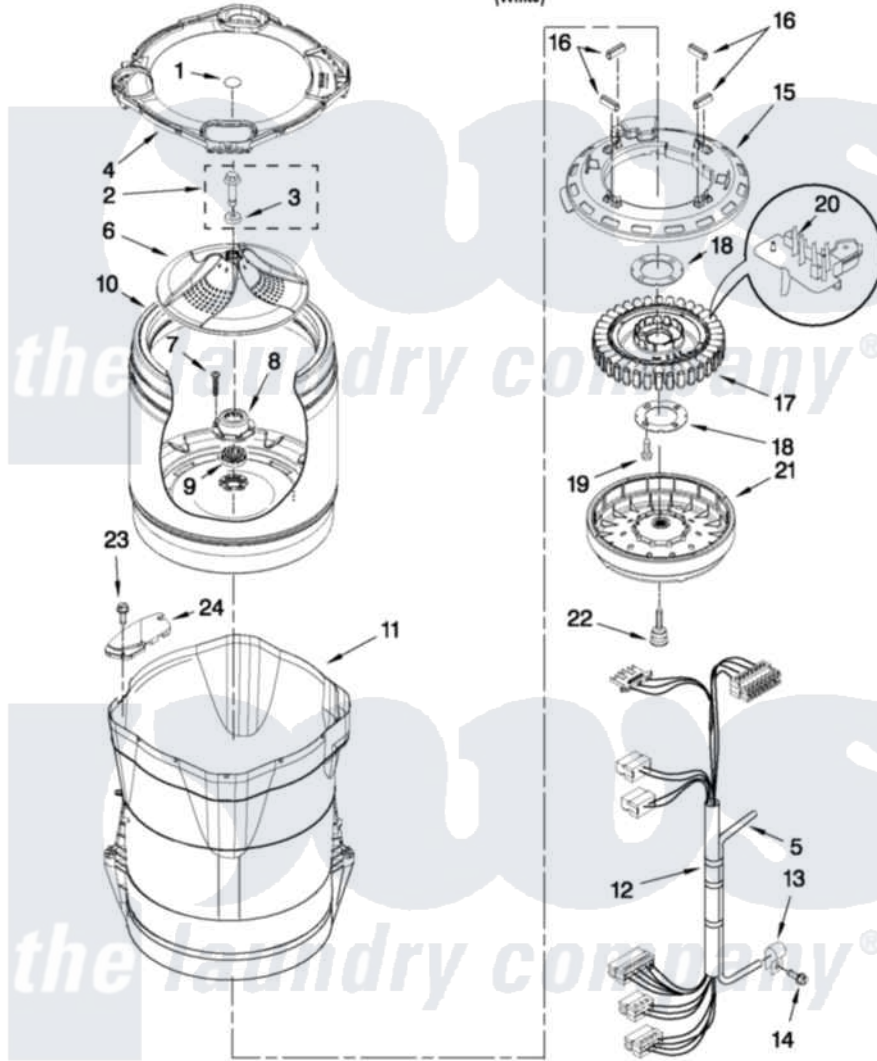

Whirlpool WTW8240YW0 03 - MOTOR, BASKET AND TUB PARTS

MOTOR, BASKET AND TUB PARTS

For Model: WTW8240YW0
(White)

W10446186

FOR ORDERING INFORMATION REFER TO PARTS PRICE LIST

5

Whirlpool [Residential Whirlpool WTW8240YW0 Washer Parts](#) Parts Diagram 03 - MOTOR, BASKET AND TUB PARTS
Click on the part number to view part

Item	Original Part Number	Replaced By	Status	Part Description
1	W10384795			Cap, Impeller
2	W10076270			Screw And Washer Assembly
3	W10076260			Washer
4	W10362224			Tub Ring
5	W10297449	353244		Hose, Pressure Switch
6	W10380698			Impeller
7	8533953			Screw, 8-16 X 1.000
8	W10118114	280145		Hub
9	8545953	280145		Hub
10	W10356924			Basket Assembly
11	W10381078			Tub And Drive Shaft Assembly
12	W10297447			Harness, Lower
13	W10005430			Clamp, Pressure Hose Retainer
14	8533957			Screw, 10-16 X 1/2
15	W10137698			Shield, Drive Motor
16	8565172	280142		Tube

17	W10419333		Stator, Motor
18	8557836		Plate, Stator
19	8534042		Screw, 1/4-20 X .968
20	W10178988		Rps Assembly
21	8565177	280146	Rotor
22	N/P	Not Available	BOLT, ROTOR ASSEMBLY NON-SERVICEABLE (SUPPLIED W/ROTOR)
23	8533928		Screw, 8-18 X 3/4
24	W10222008		Filter, Dual Pump Hood