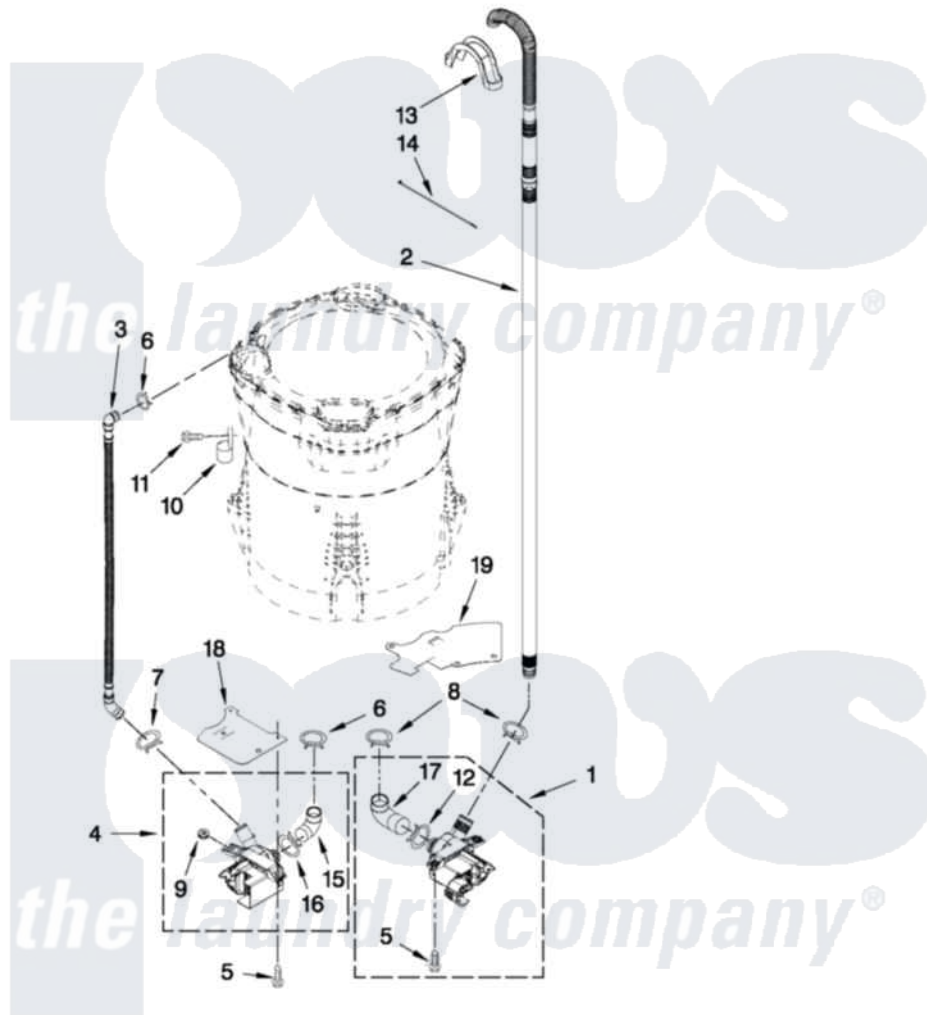

# Whirlpool WTW8240YW0 04 - PUMP PARTS

## PUMP PARTS

For Model: WTW8240YW0  
(White)

FOR ORDERING INFORMATION REFER TO PARTS PRICE LIST

7

W10446186

Whirlpool [Residential Whirlpool WTW8240YW0 Washer Parts](#) Parts Diagram 04 - PUMP PARTS  
Click on the part number to view part