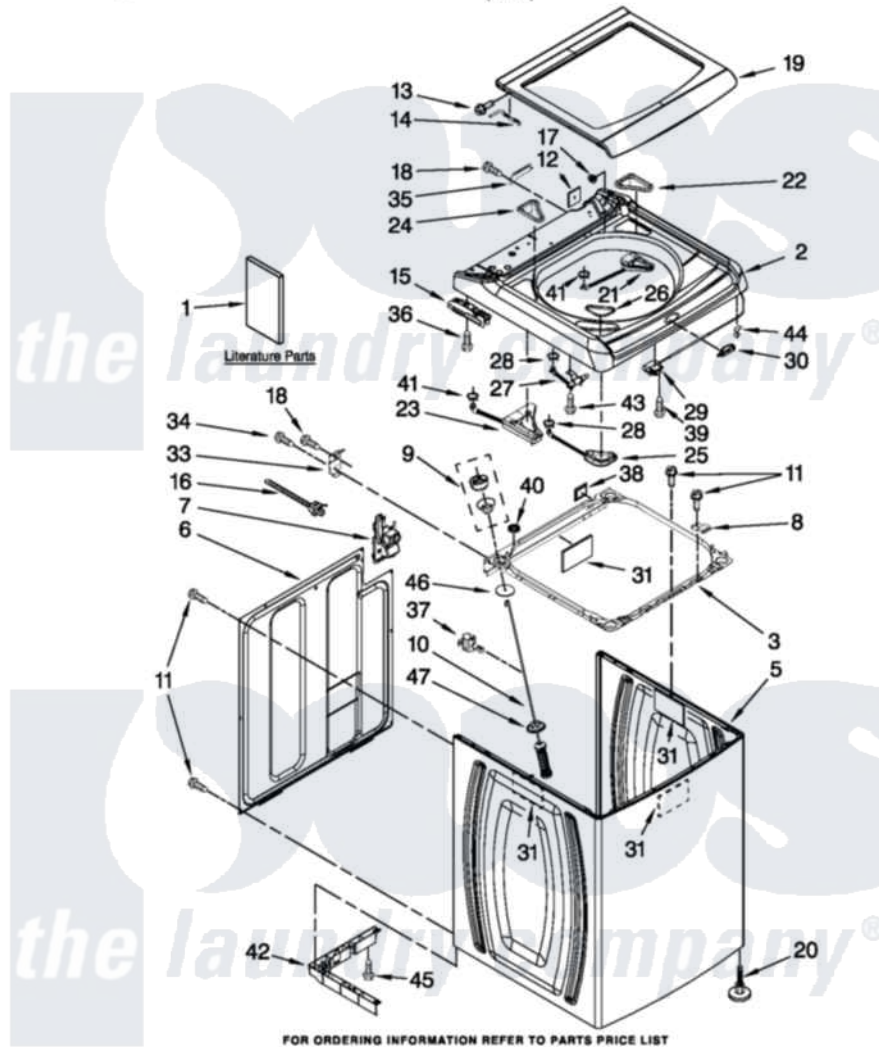

Whirlpool WTW8600YW0 01 - TOP AND CABINET PARTS

TOP AND CABINET PARTS

AUTOMATIC WASHER

FOR MODEL: WTW8600YW0
(White)

FOR ORDERING INFORMATION REFER TO PARTS PRICE LIST

11-11 Printed in U.S.A. (JLP)(psw)

1

Part No. W10445502 Rev. A

Whirlpool [Residential Whirlpool WTW8600YW0 Washer Parts](#) Parts Diagram 01 - TOP AND CABINET PARTS
Click on the part number to view part

Item	Original Part Number	Replaced By	Status	Part Description
1	W10410358		Not Available	INSTALLATION INSTRUCTIONS (ENGLISH/FRENCH)
"	W10410359		Not Available	INSTALLATION INSTRUCTIONS (SPANISH)
"	W10405142		Not Available	USE & CARE GUIDE
"	W10405149		Not Available	TECH SHEET
"	W10433527		Not Available	QUICK START GUIDE
"	W10405151		Not Available	ENERGY GUIDE
2	W10391067			Top
3	W10386349	W10440741		Frame
5	8566097	W10434974		Cabinet
6	8566090			Panel, Rear
7	W10160572			Retainer, Drain Hose Storage
8	W10248088			Lock, Top
9	W10405423	W10440729		Suspension
10	W10368626	W10440786		Suspension