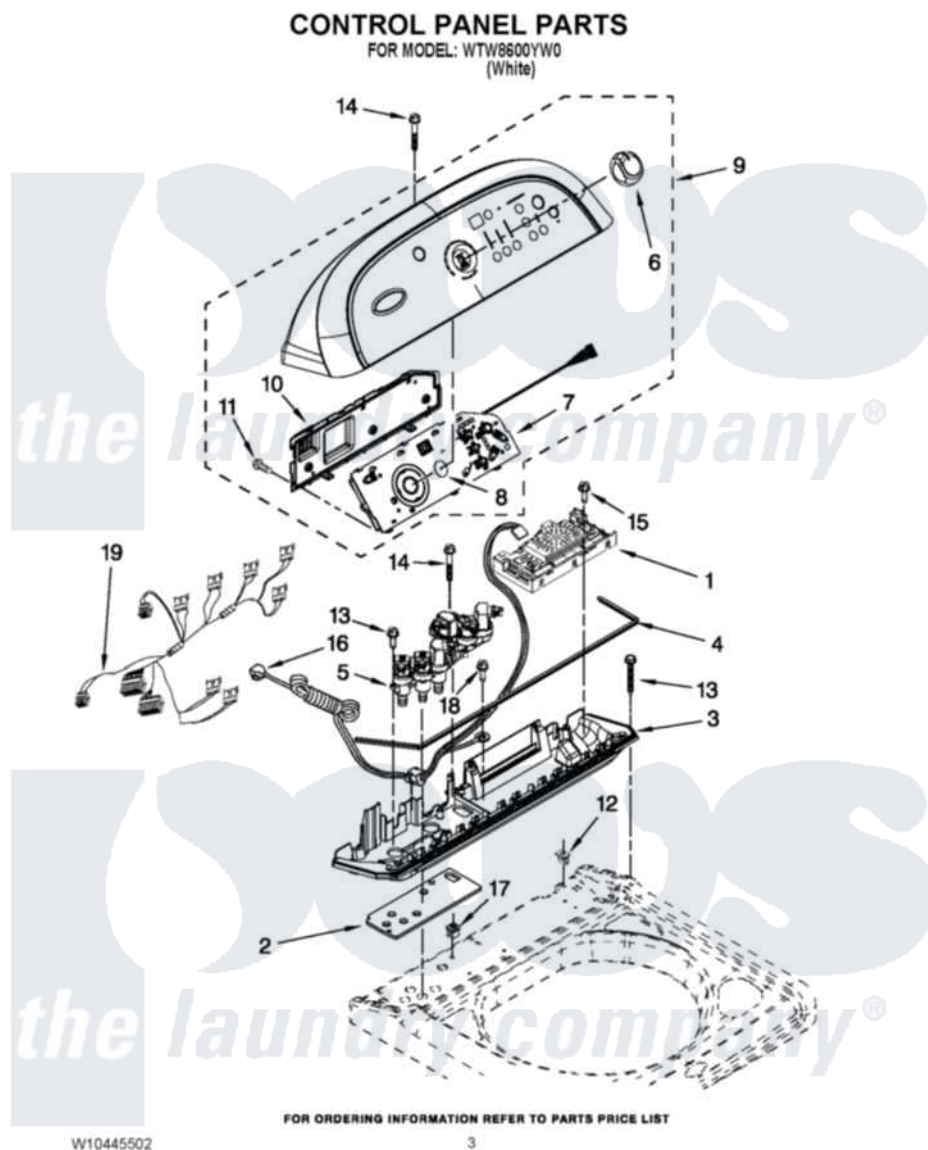

# Whirlpool WTW8600YW0 02 - CONTROL PANEL PARTS

Whirlpool [Residential Whirlpool WTW8600YW0 Washer Parts](#) Parts Diagram 02 - CONTROL PANEL PARTS  
Click on the part number to view part

Item	Original Part Number	Replaced By	Status	Part Description
1	W10394233	<a href="#">W10447146</a>		Control Electric
2	<a href="#">W10130502</a>			Gasket, Valve Tray
3	<a href="#">8578550</a>			Tray Assembly, Console
4	<a href="#">8546616</a>			Gasket, Console/Tray
5	<a href="#">W10342320</a>			Valve, Log
6	<a href="#">W10211335</a>			Knob, Assembly
7	<a href="#">W10394243</a>			User Interface
8	<a href="#">8572039</a>			Seal, User Interface
9	<a href="#">W10404673</a>			Console
10	<a href="#">8564265</a>			Cover, Rear- User Interface
11	<a href="#">W10003770</a>			Screw, 6-19 X 1/2
12	<a href="#">W10022060</a>			Nut, Push-In
13	<a href="#">W10052600</a>			Screw, 8-18 X 3/4
14	<a href="#">8565324</a>			Screw, 10-16 X 1.75
15	<a href="#">8281136</a>			Screw, 10-16 X 3/4
16	<a href="#">W10435307</a>			Power Cord

17

[98460](#)

Nut, Push-In

18

[3351614](#)

Screw, Gearcase Cover  
Mounting

19

[W10404419](#)

Upper Harness