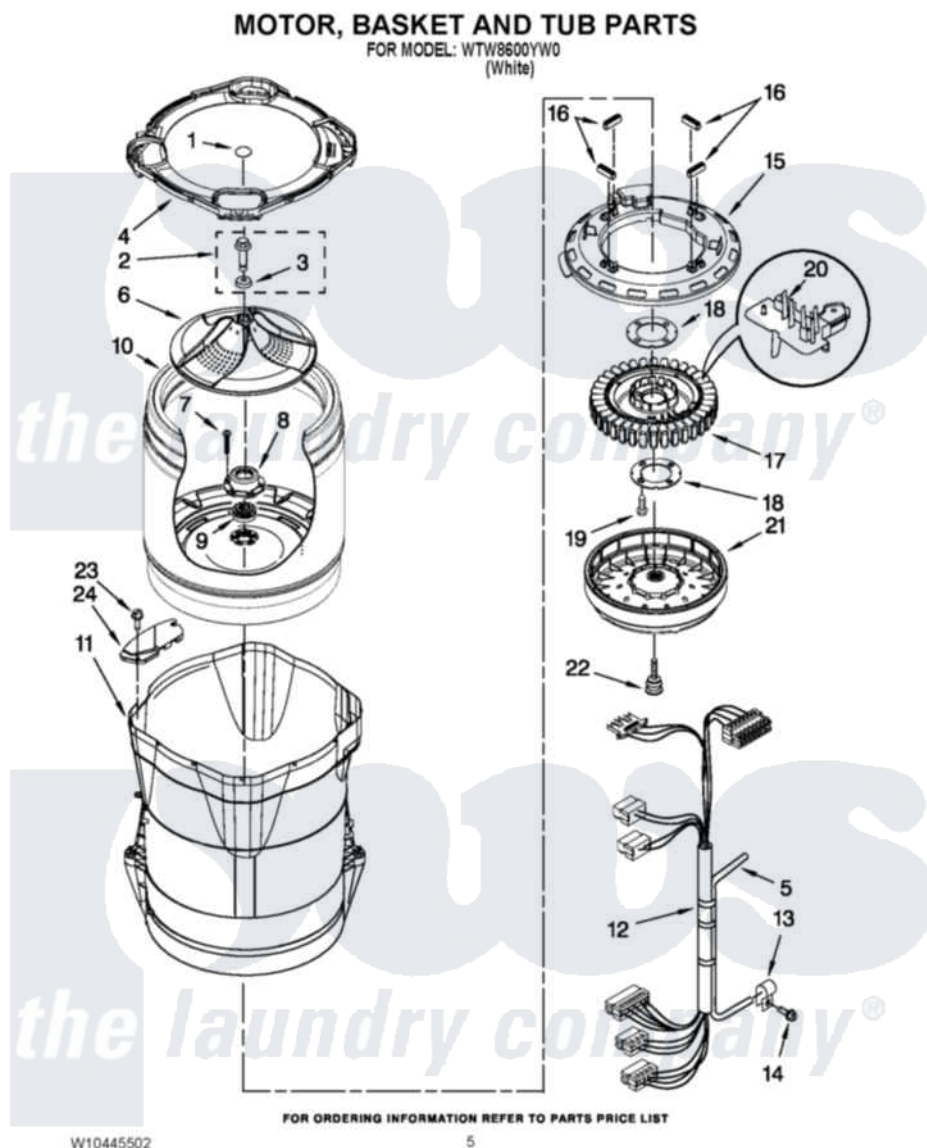

# Whirlpool WTW8600YW0 03 - MOTOR, BASKET AND TUB PARTS

Whirlpool [Residential Whirlpool WTW8600YW0 Washer Parts](#) Parts Diagram 03 - MOTOR, BASKET AND TUB PARTS  
Click on the part number to view part

Item	Original Part Number	Replaced By	Status	Part Description
1	<a href="#">W10384795</a>			Cap, Impeller
2	<a href="#">W10076270</a>			Screw And Washer Assembly
3	<a href="#">W10076260</a>			Washer
4	<a href="#">W10362224</a>			Tub Ring
5	W10297449	<a href="#">353244</a>		Hose, Pressure Switch
6	<a href="#">W10380698</a>			Impeller
7	<a href="#">8533953</a>			Screw, 8-16 X 1.000
8	W10118114	<a href="#">280145</a>		Hub
9	8545953	<a href="#">280145</a>		Hub
10	<a href="#">W10356924</a>			Basket Assembly
11	<a href="#">W10381078</a>			Tub And Drive Shaft Assembly
12	<a href="#">W10297447</a>			Harness, Lower
13	<a href="#">W10005430</a>			Clamp, Pressure Hose Retainer
14	<a href="#">8533957</a>			Screw, 10-16 X 1/2
15	<a href="#">W10137698</a>			Shield, Drive Motor
16	8565172	<a href="#">280142</a>		Tube

17	<a href="#">W10419333</a>		Stator, Motor
18	<a href="#">8557836</a>		Plate, Stator
19	<a href="#">8534042</a>		Screw, 1/4-20 X .968
20	<a href="#">W10178988</a>		Rps Assembly
21	8565177	<a href="#">280146</a>	Rotor
22	N/P	Not Available	BOLT, ROTOR ASSEMBLY NON-SERVICEABLE (SUPPLIED W/ROTOR)
23	<a href="#">8533928</a>		Screw, 8-18 X 3/4
24	<a href="#">W10222008</a>		Filter, Dual Pump Hood