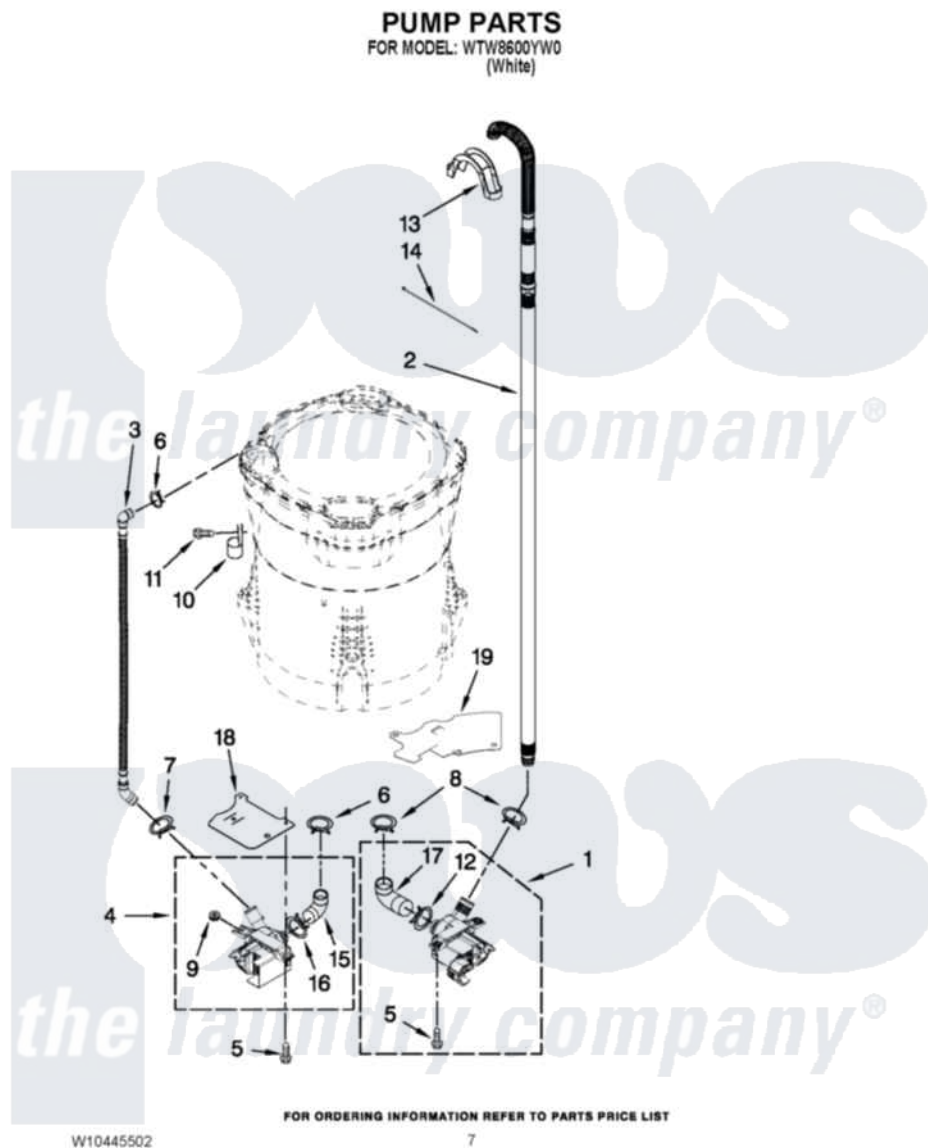

Whirlpool WTW8600YW0 04 - PUMP PARTS

Whirlpool [Residential Whirlpool WTW8600YW0 Washer Parts](#) Parts Diagram 04 - PUMP PARTS
Click on the part number to view part

Item	Original Part Number	Replaced By	Status	Part Description
1	W10409079			Pump Assembly, Drain
2	W10363893			Hose, Drain
3	W10363892			Hose, Recirc
4	W10409083			Pump Assembly, Recirc
5	W10004910			Screw, 12-16 X 1-1/4
6	370449	285655		Clamp, Hose
7	8269146			Clamp, Hose
8	8317496	285655		Clamp, Hose
9	8182771	280155		Grommet
10	8534021			Clamp, Recirc Hose Retainer
11	8533943	W10109200		Screw, Baffle Mounting
12	8182768	285655		Clamp, Hose
13	8576642			Retainer, Drain Hose
14	W10339879			Tie, Cable
15	8182769			Hose, Recirc Pump
16	8182770	3367052		Clamp, Hose