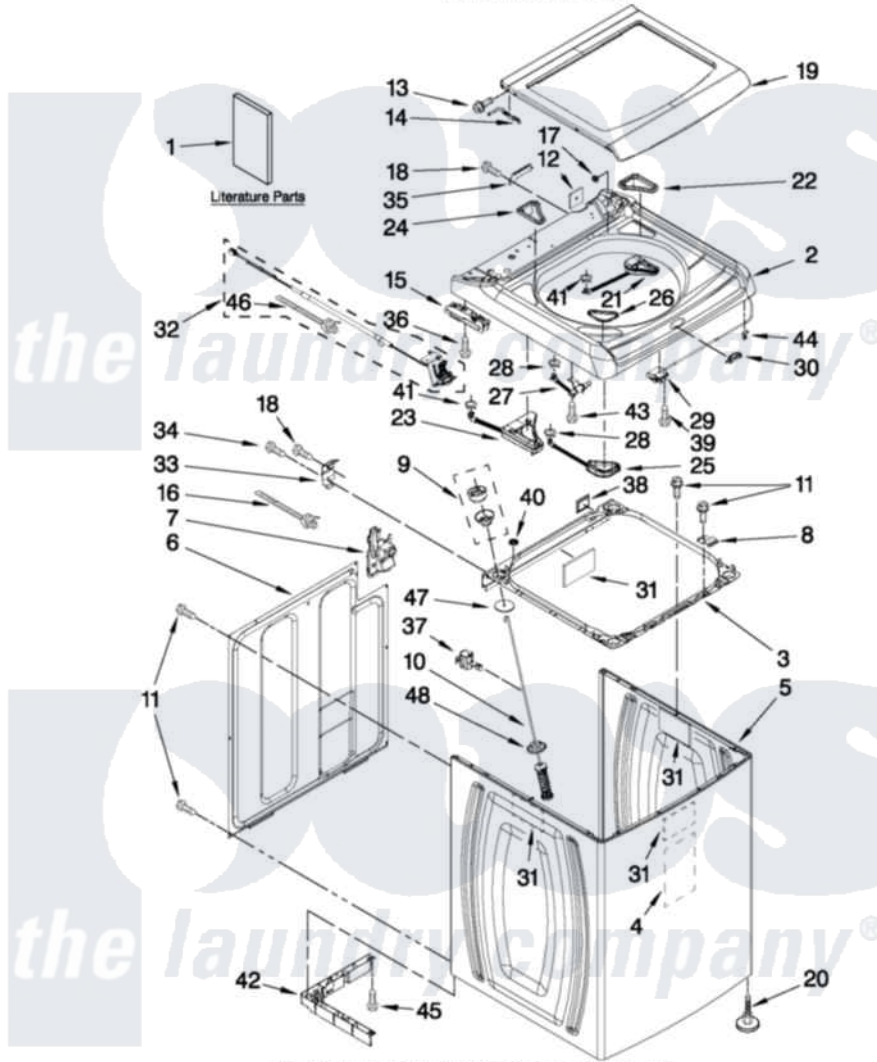

Whirlpool WTW8800YC0 01 - TOP AND CABINET PARTS

TOP AND CABINET PARTS

FOR MODELS: WTW8800YW0, WTW8800YC0
(White) (Chrome Shadow)

AUTOMATIC WASHER

FOR ORDERING INFORMATION REFER TO PARTS PRICE LIST

8-11 Printed in U.S.A. (JLP) (psw)

1

Part No. W10444200 Rev. A

[Whirlpool Residential Whirlpool WTW8800YC0 Washer Parts](#) Parts Diagram 01 - TOP AND CABINET PARTS

[Click on the part number to view part](#)

Item	Original Part Number	Replaced By	Status	Part Description
1	W10410358		Not Available	INSTALLATION INSTRUCTIONS (ENGLISH/FRENCH)
"	W10410359		Not Available	INSTALLATION INSTRUCTIONS (SPANISH)
"	W10405144		Not Available	USE & CARE GUIDE
"	W10405149		Not Available	TECH SHEET
"	W10433527		Not Available	QUICK START GUIDE
"	W10405151		Not Available	ENERGY GUIDE
2	W10391067			Top
"	W10304180			Top
3	W10386349	W10440741		Frame
4	W10414221			Cabinet, Damper Sound
5	8566097	W10434974		Cabinet
"	W10304179	W10435095		Cabinet
6	8566090			Panel, Rear
7	W10160572			Retainer, Drain Hose Storage