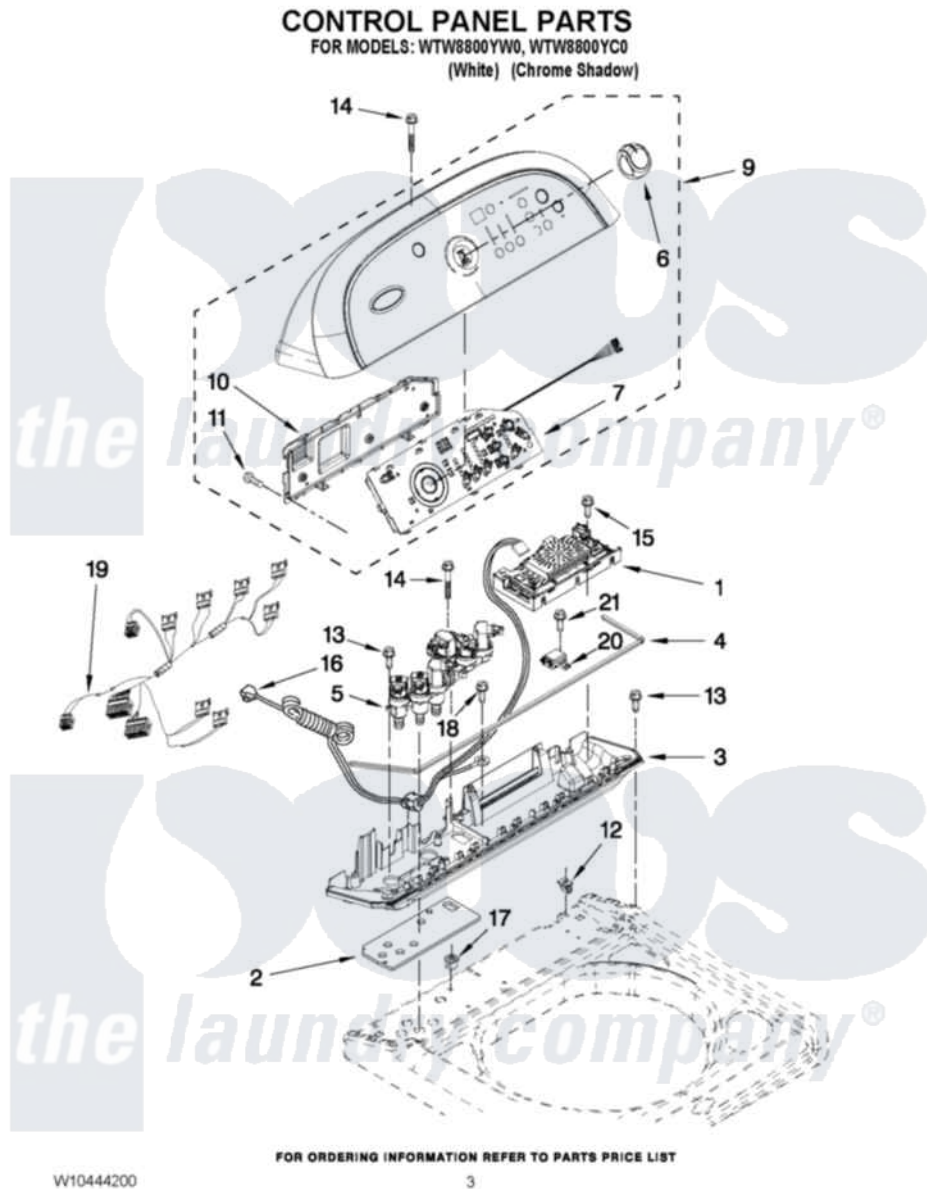

Whirlpool WTW8800YC0 02 - CONTROL PANEL PARTS

Whirlpool [Residential Whirlpool WTW8800YC0 Washer Parts](#) Parts Diagram 02 - CONTROL PANEL PARTS
Click on the part number to view part

Item	Original Part Number	Replaced By	Status	Part Description
1	W10394234	W10447147		Control Electric
2	W10130502			Gasket, Valve Tray
3	8578550			Tray Assembly, Console
"	W10309229			Tray Assembly, Console
4	8546616			Gasket, Console/Tray
5	W10342320			Valve, Log
6	W10211335			Knob, Assembly
7	W10394244			User Interface
9	W10404674			Console
"	W10404675			Console
10	8564265			Cover, Rear- User Interface
11	W10003770			Screw, 6-19 X 1/2
12	W10022060			Nut, Push-In
13	W10052600			Screw, 8-18 X 3/4
14	8565324			Screw, 10-16 X 1.75
15	8281136			Screw, 10-16 X 3/4

16	W10420367	Power Cord
17	98460	Nut, Push-In
18	3351614	Screw, Gearcase Cover Mounting
19	W10404420	Upper Harness
20	W10346406	Power Supply
21	9740849	Screw, 8-18 X 7/16