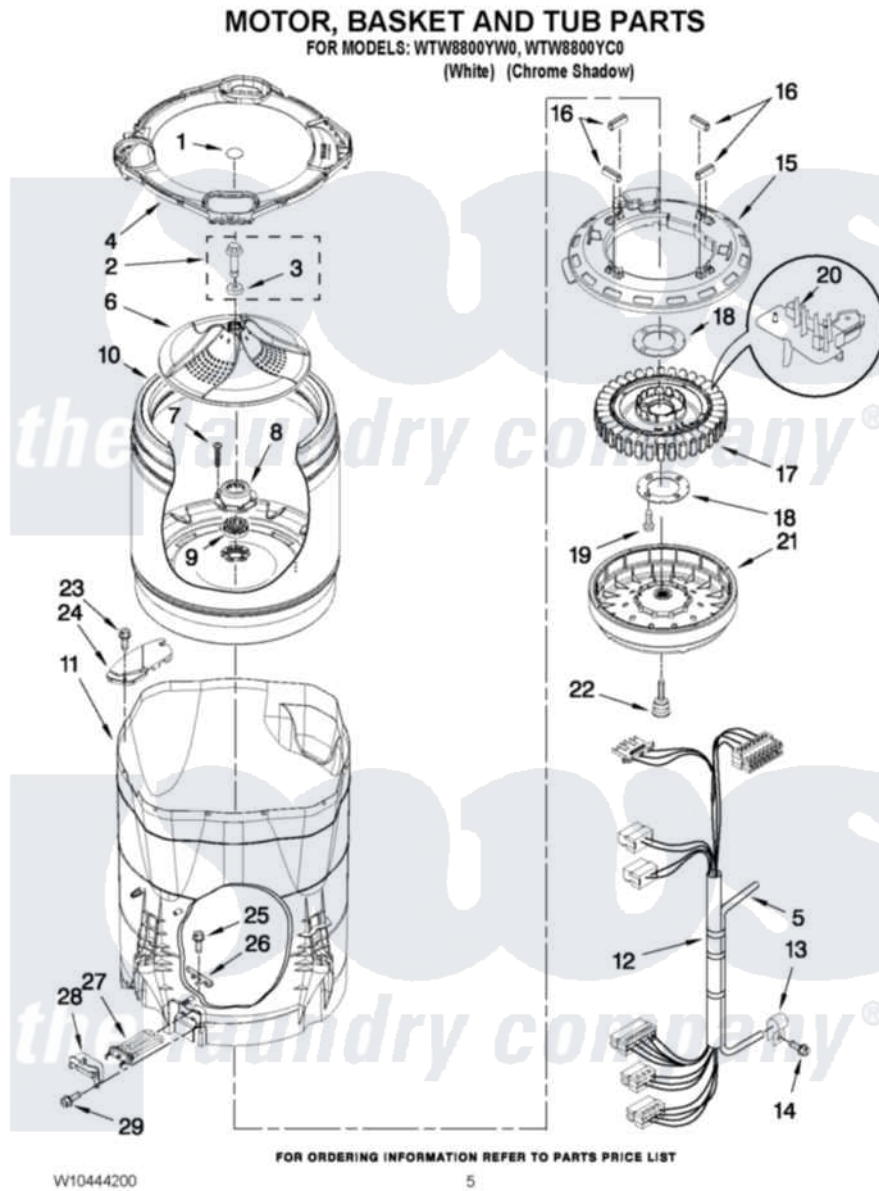

# Whirlpool WTW8800YC0 03 - MOTOR, BASKET AND TUB PARTS

Whirlpool [Residential Whirlpool WTW8800YC0 Washer Parts](#) Parts Diagram 03 - MOTOR, BASKET AND TUB PARTS  
Click on the part number to view part

Item	Original Part Number	Replaced By	Status	Part Description
1	<a href="#">W10384795</a>			Cap, Impeller
2	<a href="#">W10076270</a>			Screw And Washer Assembly
3	<a href="#">W10076260</a>			Washer
4	<a href="#">W10362224</a>			Tub Ring
5	W10297449	<a href="#">353244</a>		Hose, Pressure Switch
6	<a href="#">W10380698</a>			Impeller
7	<a href="#">8533953</a>			Screw, 8-16 X 1.000
8	W10118114	<a href="#">280145</a>		Hub
9	8545953	<a href="#">280145</a>		Hub
10	<a href="#">W10356924</a>			Basket Assembly
11	<a href="#">W10381077</a>			Tub And Drive Shaft Assembly
12	<a href="#">W10297446</a>			Harness, Lower
13	<a href="#">W10005430</a>			Clamp, Pressure Hose Retainer
14	<a href="#">8533957</a>			Screw, 10-16 X 1/2
15	<a href="#">W10137698</a>			Shield, Drive Motor
16	8565172	<a href="#">280142</a>		Tube

17	<a href="#">W10419333</a>		Stator, Motor
18	<a href="#">8557836</a>		Plate, Stator
19	<a href="#">8534042</a>		Screw, 1/4-20 X .968
20	<a href="#">W10178988</a>		Rps Assembly
21	8565177	<a href="#">280146</a>	Rotor
22	N/P	Not Available	BOLT, ROTOR ASSEMBLY NON-SERVICEABLE (SUPPLIED W/ROTOR)
23	<a href="#">8533928</a>		Screw, 8-18 X 3/4
24	<a href="#">W10222008</a>		Filter, Dual Pump Hood
25	<a href="#">W10119266</a>		Screw, 8-18 X 3/4
26	<a href="#">W10134571</a>		Clip, Tub Heater
27	<a href="#">W10325894</a>		Heater, Tub
28	<a href="#">W10297450</a>		Cover, Tub Heater
29	8533943	<a href="#">W10109200</a>	Screw, Baffle Mounting