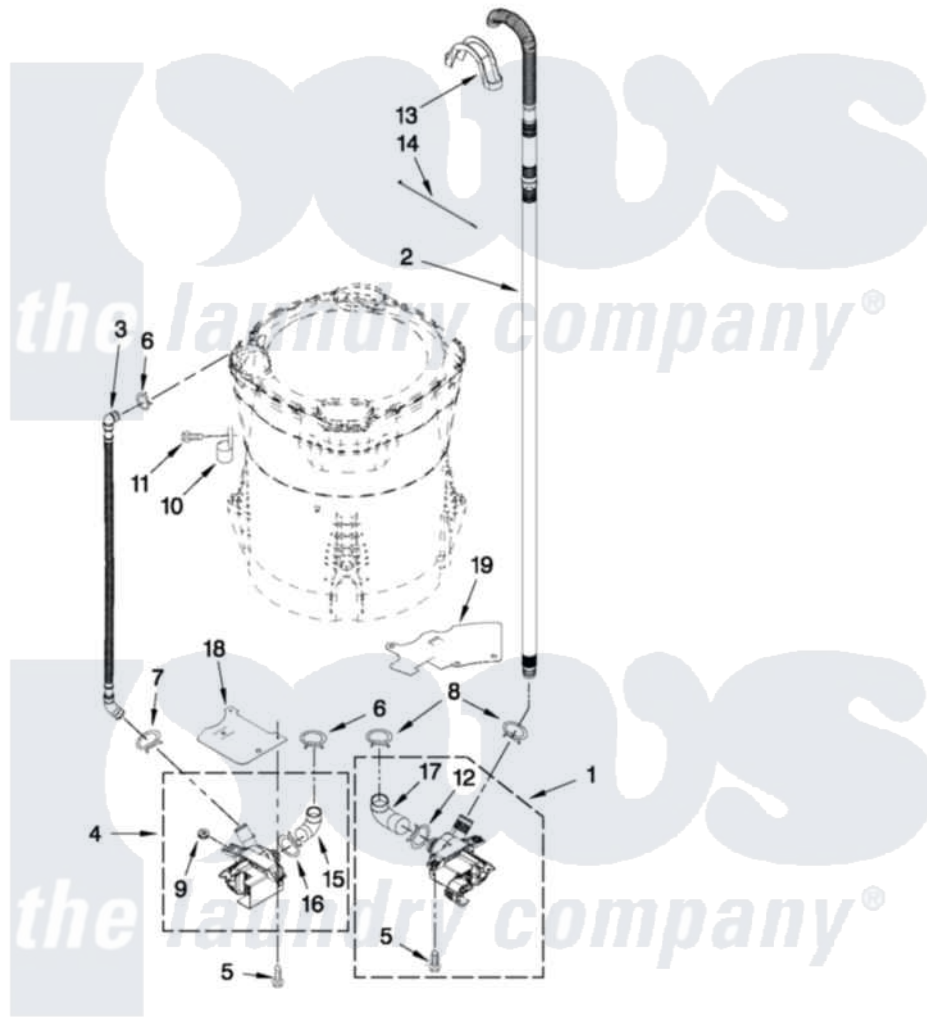

Whirlpool WTW8800YC0 04 - PUMP PARTS

PUMP PARTS FOR MODELS: WTW8800YW0, WTW8800YC0 (White) (Chrome Shadow)

FOR ORDERING INFORMATION REFER TO PARTS PRICE LIST

W10444200

7

Whirlpool [Residential Whirlpool WTW8800YC0 Washer Parts](#) Parts Diagram 04 - PUMP PARTS
Click on the part number to view part

Item	Original Part Number	Replaced By	Status	Part Description
1	W10409079			Pump Assembly, Drain
2	W10363893			Hose, Drain
3	W10363892			Hose, Recirc
4	W10409083			Pump Assembly, Recirc
5	W10004910			Screw, 12-16 X 1-1/4
6	370449	285655		Clamp, Hose
7	8269146			Clamp, Hose
8	8317496	285655		Clamp, Hose
9	8182771	280155		Grommet
10	8534021			Clamp, Recirc Hose Retainer
11	8533943	W10109200		Screw, Baffle Mounting
12	8182768	285655		Clamp, Hose
13	8576642			Retainer, Drain Hose
14	W10339879			Tie, Cable
15	8182769			Hose, Recirc Pump
16	8182770	3367052		Clamp, Hose