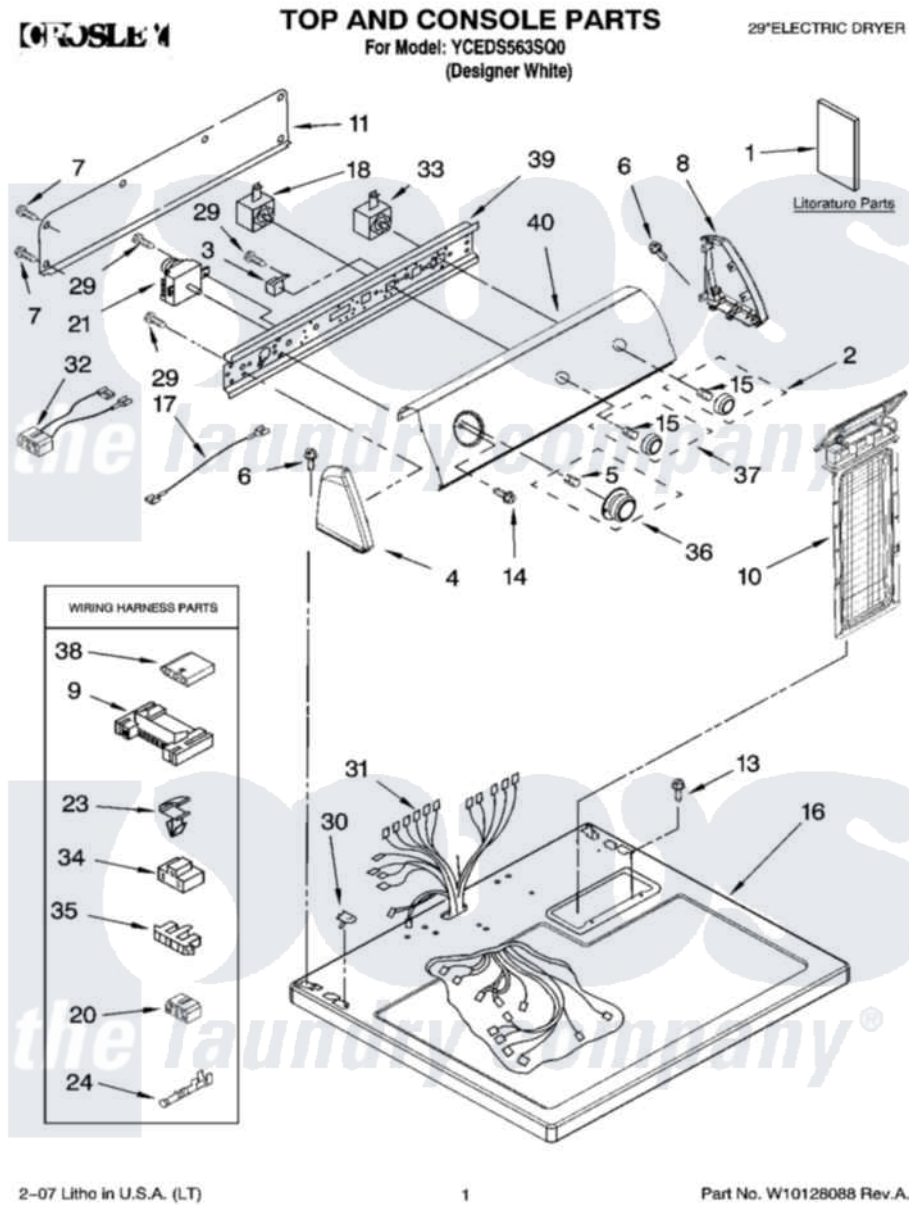

Whirlpool YCEDS563SQ0 01 - TOP AND CONSOLE PARTS

2-07 Litho in U.S.A. (LT)

1

Part No. W10128088 Rev.A.

Whirlpool Residential Whirlpool YCEDS563SQ0 Dryer Parts Parts Diagram 01 - TOP AND CONSOLE PARTS
 Click on the part number to view part

Item	Original Part Number	Replaced By	Status	Part Description
1	8535831		Not Available	Instructions, Installation
"	W10112315		Not Available	Sheet, Cycle Feature
"	8577363		Not Available	Guide, Use & Care
"	8578217		Not Available	Wiring Diagram
"	BLANK		Not Available	Following May Be Purchased DO-IT-YOURSELF REPAIR MANUALS
"	677818		Not Available	Manual, Do-It- Yourself Repair (Dryer)
2	8538959			Knob, Push-To-Start
3	694419			Mini-Buzzer
4	8271365	279962		Endcap
5	688805			Clip, Spring Knob
6	388326			Screw, 8-18 X 1.25
7	693995			Screw, Hex Head
8	8271359	279962		Endcap
9	3395683			Receptacle, Multi-Terminal

10	8558463		Handle And Lint Screen Assembly
11	8274261		Do-It-Yourself Repair Manuals
13	688983	487240	Screw, For Mtg. Service Capacitor
14	8533951	3400859	Screw, Grounding
15	8536939		Clip, Knob
16	8557930	8563985	Top
17	3401671		Wire, Jumper
"	3401668		Wire, Jumper
18	3399638		Switch, Temperature
20	3347243		Block, Disconnect
21	3979618		Timer Assembly
23	3394427		Clip-Harness
24	94614		Terminal
29	8533971	90767	Screw, 8A X 3/8 HeX Washer Head Tapping
30	357213		Nut, Push-In
31	8299872	Not Available	Harness, Wiring
32	3396028	8283286	Wire-Jumper
33	3398094		Switch, Push To Start
34	3401144		Connector
35	3397269		Connector, Timer
36	8538953		Timer Knob Assembly
37	8538957		Knob, Control
38	3936144		Do-It-Yourself Repair Manuals
39	8271418		Bracket, Control
40	W10111095		Panel, Control