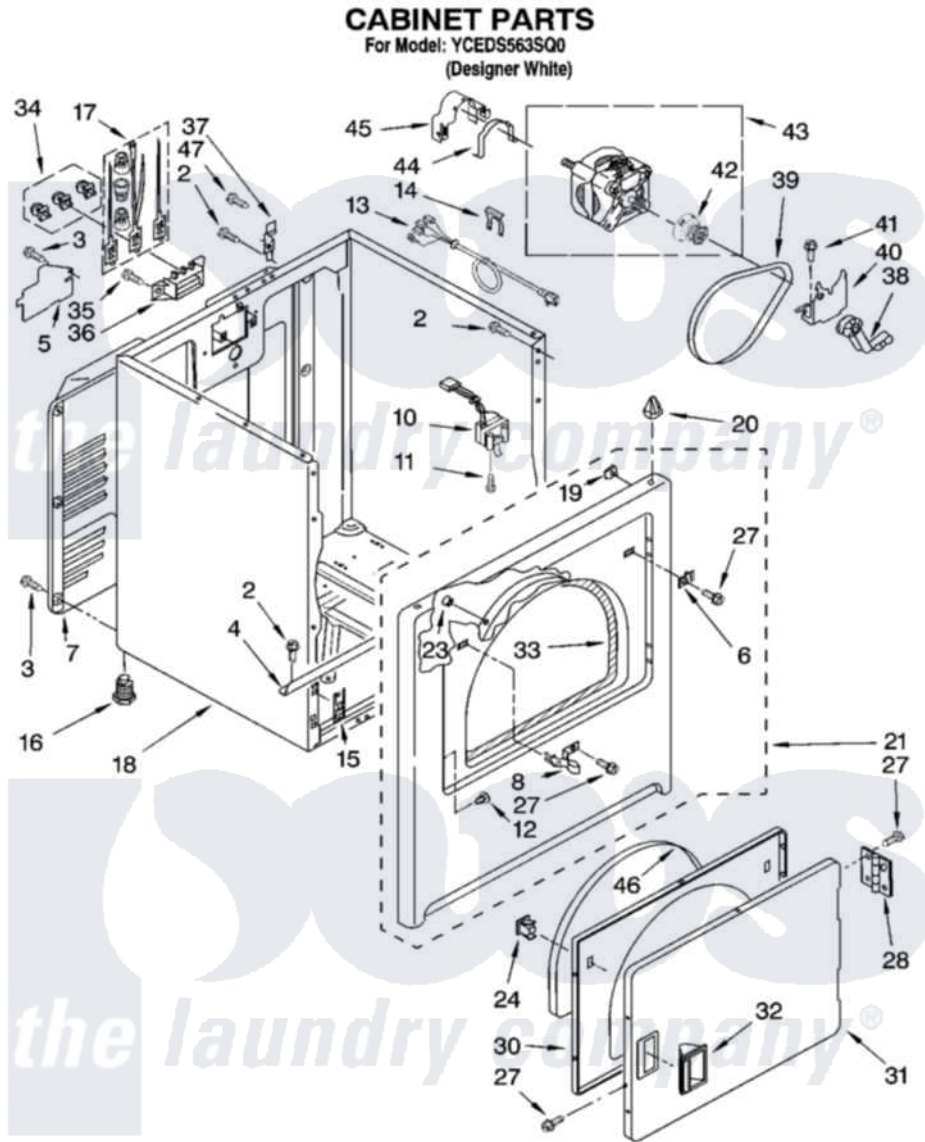

Whirlpool YCEDS563SQ0 02 - CABINET PARTS

W10128088

3

Whirlpool [Residential Whirlpool YCEDS563SQ0 Dryer Parts](#) Parts Diagram 02 - CABINET PARTS
Click on the part number to view part

Item	Original Part Number	Replaced By	Status	Part Description
2	343641	681414		Screw, 10AB X 1/2
3	693995			Screw, Hex Head
4	8541400			Bracket, Cabinet
5	3394202		Not Available	Cover, Terminal Block
6	3403630			Plug, Strike Hole
7	3396805	280043		Panel-Rear
8	3403431			Strike, Panel
10	3406109	3406107		Door Switch Assembly
11	697773	3395530		Screw
12	3404413			Plug, Hinge Hole
13	3394208			Cord, Power
14	694415			Clip, Strain Relief
15	3394083			Clip, Front Panel
16	3392100	49621		Feet-Leveling
"	279810			Foot-Optional
17	279318			Terminal Tinned And Brass Panel

18	8530603	8533643	Cabinet
19	98234		Clip, U-Bend
20	690363	18776	Lock, Front Top
21	3403444	279852	Panel
23	685203	279220	Clip
24	3389441		Door Catch Assembly
27	342055	488627	Screw
28	3405514	W10362431	Hinge And Pin Assembly
30	3402341		Door, Inner
31	3402335		Door, Front
32	3405184		Handle, Door
33	3406129		Seal And Bearing Assembly
34	279393		Terminal Block Screw Kit
35	3393008	308685	Side Trim)
36	3397659		Block, Terminal
37	8066217		Hinge, Top
38	691366		Idler And Pulley Assembly
39	8066065	341241	Belt
40	348780		Base, Motor
41	3400500		Bolt, 3405245 5/16-18 X 3/4
42	8066184		Pulley, Motor
43	8066206	279827	Motor-Drve
44	660658		Clamp, Motor Mounting 343481 685441
45	3404162		Clamp, Motor
46	3405246		Seal, Door Push-To-Start
47	697776	4331106	Screw, No.10-32 X 7/16