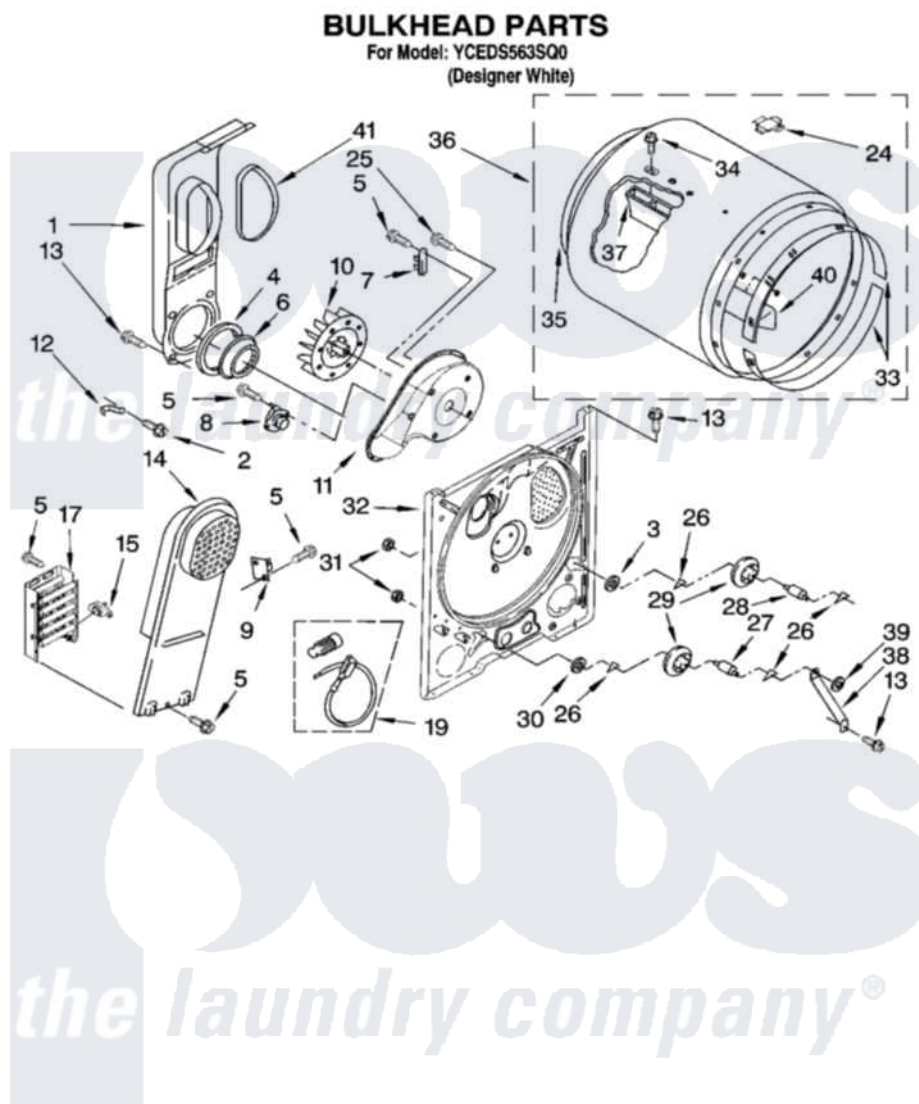

Whirlpool YCEDS563SQ0 03 - BULKHEAD PARTS, OPTIONAL PARTS
(NOT INCLUDED)

W10128088

5

Whirlpool [Residential Whirlpool YCEDS563SQ0 Dryer Parts](#) Parts Diagram 03 - BULKHEAD PARTS, OPTIONAL PARTS (NOT INCLUDED)

[Click on the part number to view part](#)

Item	Original Part Number	Replaced By	Status	Part Description
1	348368			Lint Chute Assembly
2	489463			Screw, 8-18 X 1/16
3	3388703			Washer, Support
4	347139			Seal, Lint Chute
5	90767			Screw, 8A X 3/8 HeX Washer Head Tapping
6	696302			Shield, Exhaust
7	3392519			Thermal Limiter
8	3387134			Thermostat, Internal-Bias
9	3977393	279816		Cutoff-Tml
10	694089			Wheel, Blower
11	8577230			Housing, Blower
12	3398161			CLIP
13	343641	681414		Screw, 10AB X 1/2
14	8541818			Box, Heater

15	3977767		Thermostat, High Limit 250 F
17	3403590	Not Available	Element, Heater
19	279457		Wire Kit, Terminal
24	8066086		Plug, Drum Hole
25	3390647	488729	Screw
26	690997		Washer, Thrust
27	3399506	W10359270	Shaft, Drum Roller Threads
28	3399507	W10359269	Shaft, Drum Roller Threads
29	3397590	349241T	Support
30	348197		Washer, Support
31	3359452		Nut, Lock
32	3403410		Bulkhead
33	692526	279441	BeaRng-Rng
34	W10109200		Screw, Baffle Mounting
35	3406130	279857	Seal
36	695587		Drum Assembly
37	692490		Baffle, Drum
38	3976434		Bracket, Support Shaft
39	90296		Nut, Push On
40	3403636		Baffle, Drum
41	339956		Seal, Air Duct To Bulkhead
	BLANK	Not Available	ACCESSORY PARTS
"	279948	4392065	Kit, Dryer Repair
"	8522199		Accessory Parts
"	3404351		Accessory Parts
"	72017		Paint, Touch-Up
"	350930		Paint, Pressurized Spray B
"	350938		Paint, Pressurized Spray B
"	799344		Paint, Touch-Up)