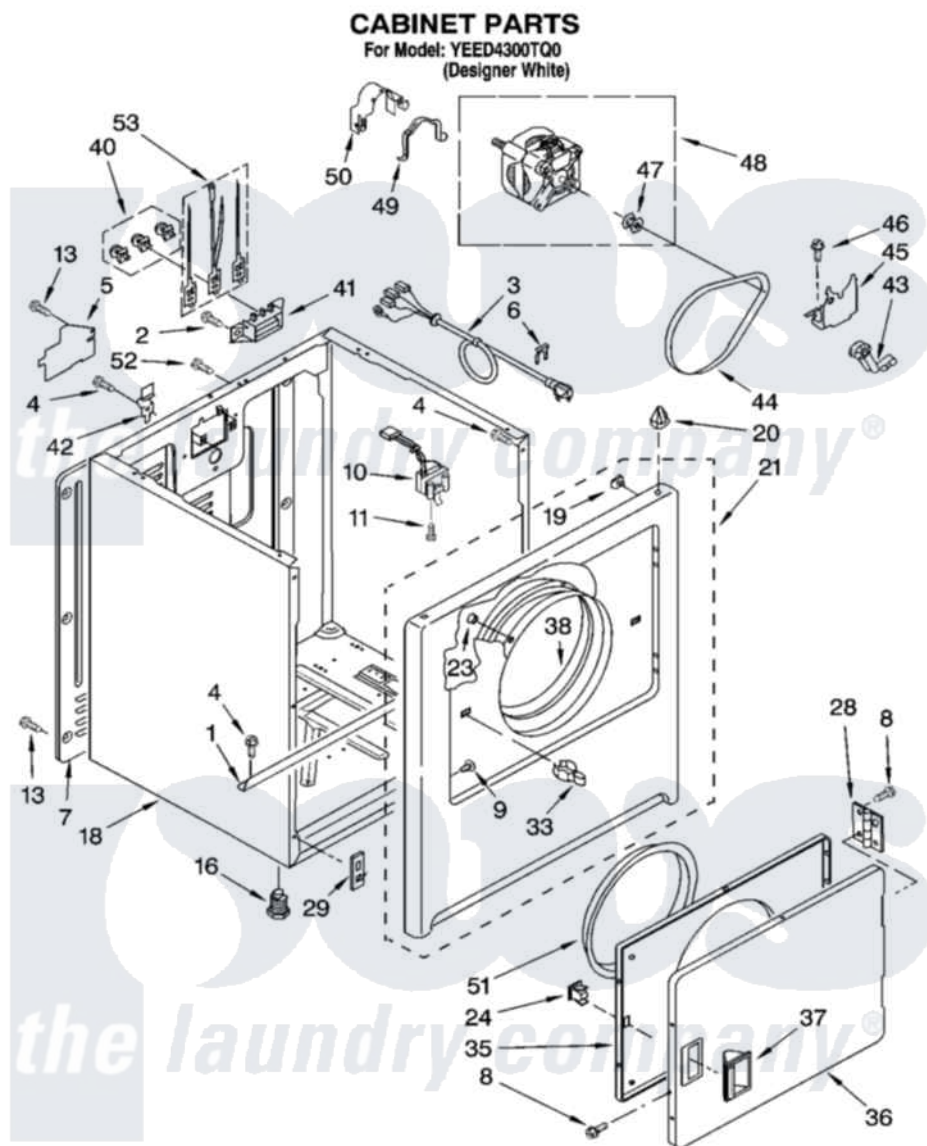

Whirlpool YEED4300TQ0 02 - CABINET PARTS

W10131539

3

Whirlpool [Residential Whirlpool YEED4300TQ0 Dryer Parts](#) Parts Diagram 02 - CABINET PARTS

[Click on the part number to view part](#)

Item	Original Part Number	Replaced By	Status	Part Description
1	8541400			Bracket, Cabinet
2	3393008	308685		Side Trim)
3	3394208			Cord, Power
4	343641	681414		Screw, 10AB X 1/2
5	3394202		Not Available	Cover, Terminal Block
7	3396807	280040		Panel-Rear
8	342055	488627		Screw
9	3404413			Plug, Hinge Hole
10	3406104	3406105		Door Switch Assembly
11	697773	3395530		Screw
13	693995			Screw, Hex Head
16	3392100	49621		Feet-Leveling
18	8530603	8533643		Cabinet
19	98234			Clip, U-Bend
20	690363	18776		Lock, Front Top
21	3403571	279844		Panel

23	685203	279220	Clip
24	690081	279570	Latch
28	3405514	W10362431	Hinge And Pin Assembly
29	3394083		Clip, Front Panel
33	696144	279570	Latch
35	3403371		Door, Inner
36	3403361		Door Front
37	3405184		Handle, Door
38	8066124	279264	Air Channel Box
40	279393		Terminal Block Screw Kit
41	3397659		Block, Terminal
42	8066217		Hinge, Top
43	691366		Idler And Pulley Assembly
44	8066065	341241	Belt
45	348780		Base, Motor
46	3400500		Bolt, 3405245 5/16-18 X 3/4
47	8066184		Pulley, Motor
48	8066206	279827	Motor-Drve
49	660658		Clamp, Motor Mounting 343481 685441
50	3404162		Clamp, Motor
51	3405245		5/16-18 X 3/4
52	697776	4331106	Screw, No.10-32 X 7/16
53	279318		Terminal Tinned And Brass Panel