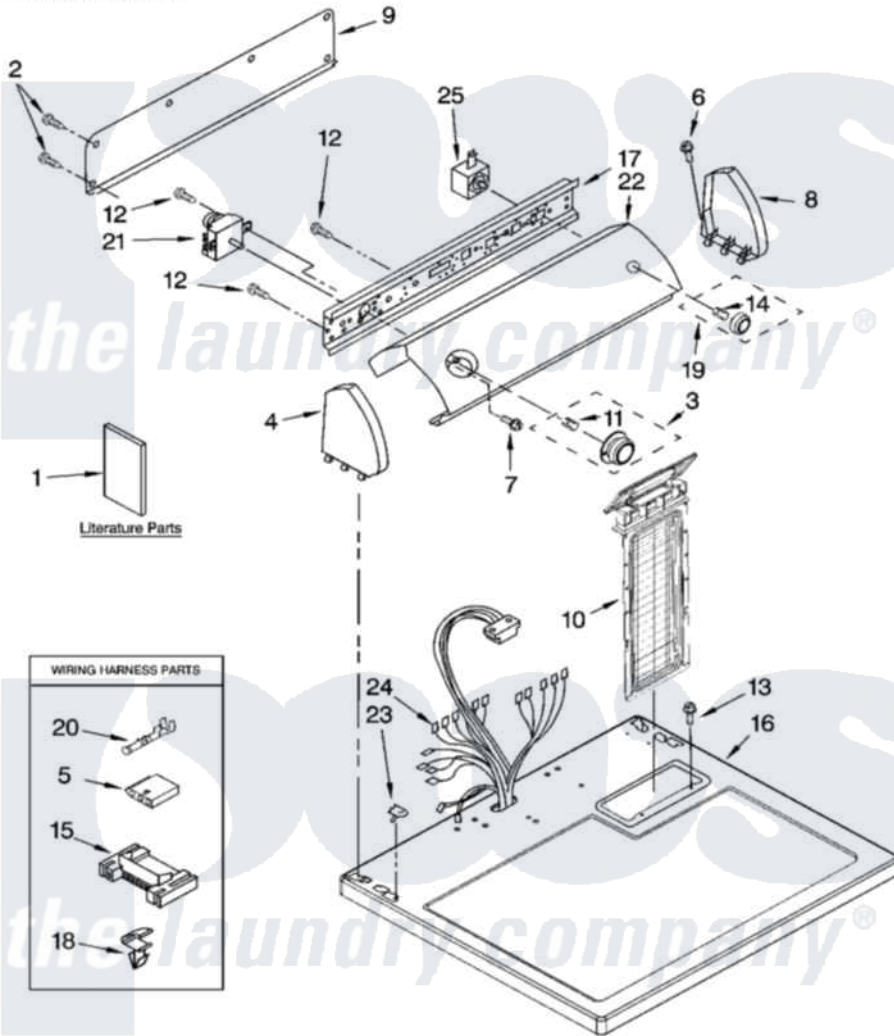

Whirlpool YEED4300VQ0 01 - TOP AND CONSOLE PARTS

TOP AND CONSOLE PARTS

29" ELECTRIC DRYER

For Model: YEED4300VQ0
(White)

3-08 Litho in U.S.A. (LT)

1

Part No. W10192626 Rev. A

Whirlpool [Residential Whirlpool YEED4300VQ0 Dryer Parts](#) Parts Diagram 01 - TOP AND CONSOLE PARTS

[Click on the part number to view part](#)

Item	Original Part Number	Replaced By	Status	Part Description
1	W10118621		Not Available	Guide, Use & Care
"	W10150612		Not Available	Instructions, Installation
"	W10118620		Not Available	Sheet, Cycle Features
"	8528188		Not Available	Wiring Diagram
"	BLANK		Not Available	Following May Be Purchased DO-IT-YOURSELF REPAIR MANUALS
"	677818		Not Available	Manual, Do-It- Yourself Repair (Dryer)
2	693995			Screw, Hex Head
3	8538953			Timer Knob Assembly
4	8274437	279960		Endcap
5	3936144			Do-It-Yourself Repair Manuals
6	388326			Screw, 8-18 X 1.25
7	8533951	3400859		Screw, Grounding
8	8274434	279960		Endcap
9	8274261			Do-It-Yourself Repair Manuals

10	8558467		Screen, Lint
11	688805		Clip, Spring Knob
12	8533971	90767	Screw, 8A X 3/8 HeX Washer Head Tapping
13	688983	487240	Screw, For Mtg. Service Capacitor
14	8536939		Clip, Knob
15	3395683		Receptacle, Multi-Terminal
16	8557930	8563985	Top
17	8271418		Bracket, Control
18	3394427		Clip-Harness
19	8538959		Knob, Push-To-Start
20	94614		Terminal
21	8299781		Timer, 60 Hz
22	8578963		Panel, Control
23	357213		Nut, Push-In
24	8299868	Not Available	Harness, Wiring
25	3977456		Switch, Push-To-Start