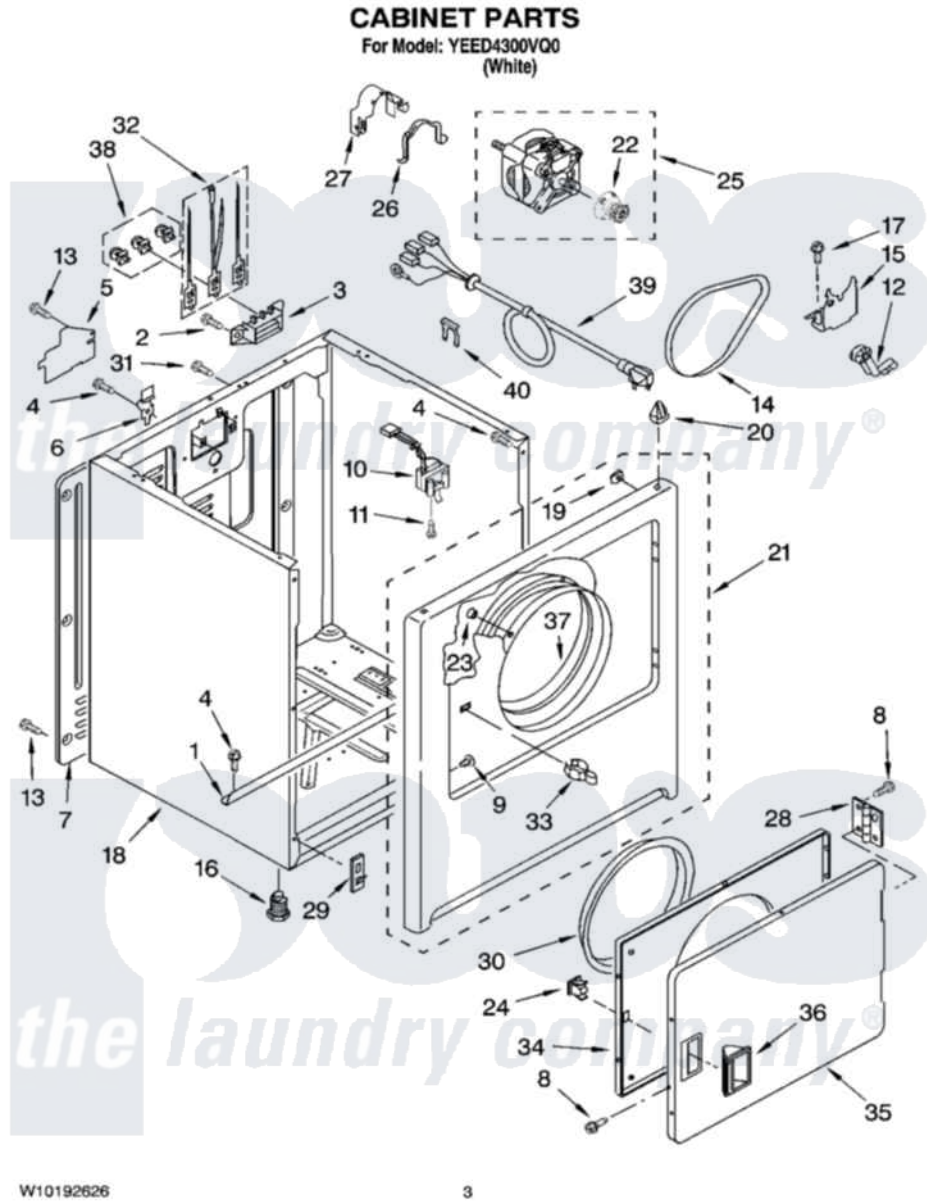

Whirlpool YEED4300VQ0 02 - CABINET PARTS

W10192626

3

Whirlpool [Residential Whirlpool YEED4300VQ0 Dryer Parts](#) Parts Diagram 02 - CABINET PARTS
Click on the part number to view part

Item	Original Part Number	Replaced By	Status	Part Description
1	8541400			Bracket, Cabinet
2	3393008	308685		Side Trim)
3	3397659			Block, Terminal
4	343641	681414		Screw, 10AB X 1/2
5	3394202		Not Available	Cover, Terminal Block
6	8066217			Hinge, Top
7	3396807	280040		Panel-Rear
8	342055	488627		Screw
9	3404413			Plug, Hinge Hole
10	3406104	3406105		Door Switch Assembly
11	697773	3395530		Screw
12	691366			Idler And Pulley Assembly
13	693995			Screw, Hex Head
14	W10131364	341241		Belt
15	348780			Base, Motor
16	3392100	49621		Feet-Leveling

17	3400500		Bolt, 3405245 5/16-18 X 3/4
18	8530603	8533643	Cabinet
19	98234		Clip, U-Bend
20	690363	18776	Lock, Front Top
21	3403571	279844	Panel
22	8066184		Pulley, Motor
23	685203	279220	Clip
24	690081	279570	Latch
25	8066206	279827	Motor-Drve
26	660658		Clamp, Motor Mounting 343481 685441
27	3404162		Clamp, Motor
28	3405514	W10362431	Hinge And Pin Assembly
29	3394083		Clip, Front Panel
30	3405245		5/16-18 X 3/4
31	697776	4331106	Screw, No.10-32 X 7/16
32	279318		Terminal Tinned And Brass Panel
33	696144	279570	Latch
34	3403371		Door, Inner
35	3403361		Door Front
36	3405184		Handle, Door
37	8066124	279264	Air Channel Box
38	279393		Terminal Block Screw Kit
39	3394208		Cord, Power
40	694415		Clip, Strain Relief