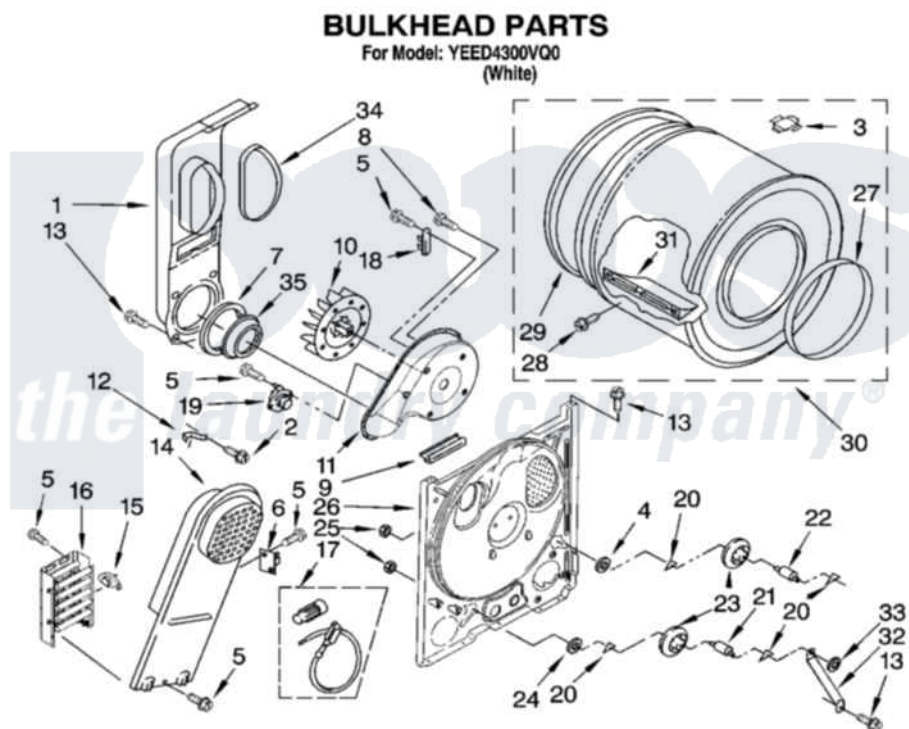

Whirlpool YEED4300VQ0 03 - BULKHEAD PARTS, OPTIONAL PARTS
(NOT INCLUDED)

W10192626

5

Whirlpool [Residential Whirlpool YEED4300VQ0 Dryer Parts](#) Parts Diagram 03 - BULKHEAD PARTS, OPTIONAL PARTS
(NOT INCLUDED)

[Click on the part number to view part](#)

Item	Original Part Number	Replaced By	Status	Part Description
1	694283	279505		Chute
2	489463			Screw, 8-18 X 1/16
3	8066086			Plug, Drum Hole
4	3388703			Washer, Support
5	90767			Screw, 8A X 3/8 HeX Washer Head Tapping
6	3977393	279816		Cutoff-Tml
7	347139			Seal, Lint Chute
8	3390647	488729		Screw
9	3392247	686889		Pad
10	694089			Wheel, Blower
11	8577230			Housing, Blower
12	3398161			CLIP
13	343641	681414		Screw, 10AB X 1/2
14	8541818			Box, Heater