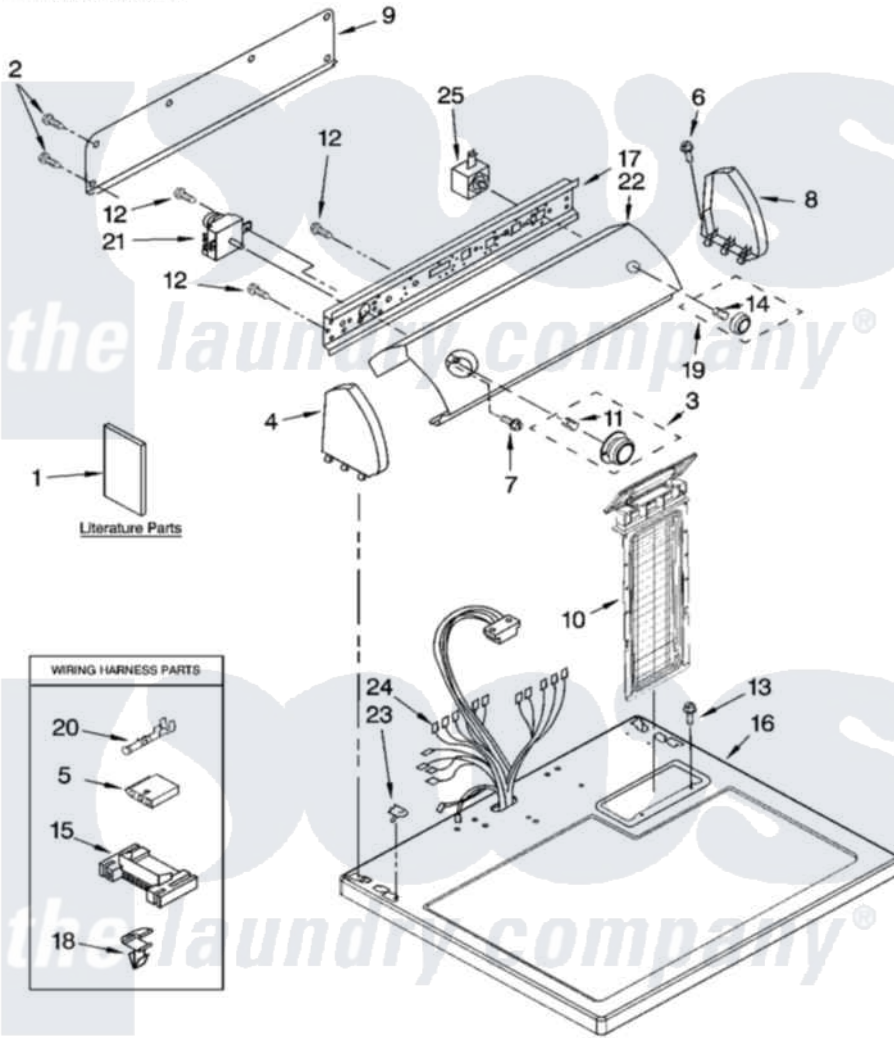

Whirlpool YEED4300VQ1 01 - TOP AND CONSOLE PARTS

TOP AND CONSOLE PARTS

For Model: YEED4300VQ1
(White)

29" ELECTRIC DRYER

11-08 Litho in U.S.A. (LT) (psw)

1

Part No. W10243073 Rev. A

Whirlpool [Residential Whirlpool YEED4300VQ1 Dryer Parts](#) Parts Diagram 01 - TOP AND CONSOLE PARTS

[Click on the part number to view part](#)

Item	Original Part Number	Replaced By	Status	Part Description
1	W10118621		Not Available	Guide, Use & Care
"	W10150612		Not Available	Instructions, Installation
"	W10118620		Not Available	Sheet, Cycle Features
"	W10185977		Not Available	Wiring Diagram
"	BLANK		Not Available	Following May Be Purchased DO-IT-YOURSELF REPAIR MANUALS
"	677818		Not Available	Manual, Do-It- Yourself Repair (Dryer)
2	693995			Screw, Hex Head
3	8538953			Timer Knob Assembly
4	8274437	279960		Endcap
5	3936144			Do-It-Yourself Repair Manuals
6	388326			Screw, 8-18 X 1.25
7	8533951	3400859		Screw, Grounding
8	8274434	279960		Endcap
9	8274261			Do-It-Yourself Repair Manuals

10	8558467		Screen, Lint
11	688805		Clip, Spring Knob
12	8533971	90767	Screw, 8A X 3/8 HeX Washer Head Tapping
13	688983	487240	Screw, For Mtg. Service Capacitor
14	8536939		Clip, Knob
15	3395683		Receptacle, Multi-Terminal
16	8557930	8563985	Top
17	8271418		Bracket, Control
18	3394427		Clip-Harness
19	8538959		Knob, Push-To-Start
20	94614		Terminal
21	W10185972		Timer, 60 Hz
22	8578963		Panel, Control
23	357213		Nut, Push-In
24	W10186073	Not Available	Harness, Wiring
25	3977456		Switch, Push-To-Start