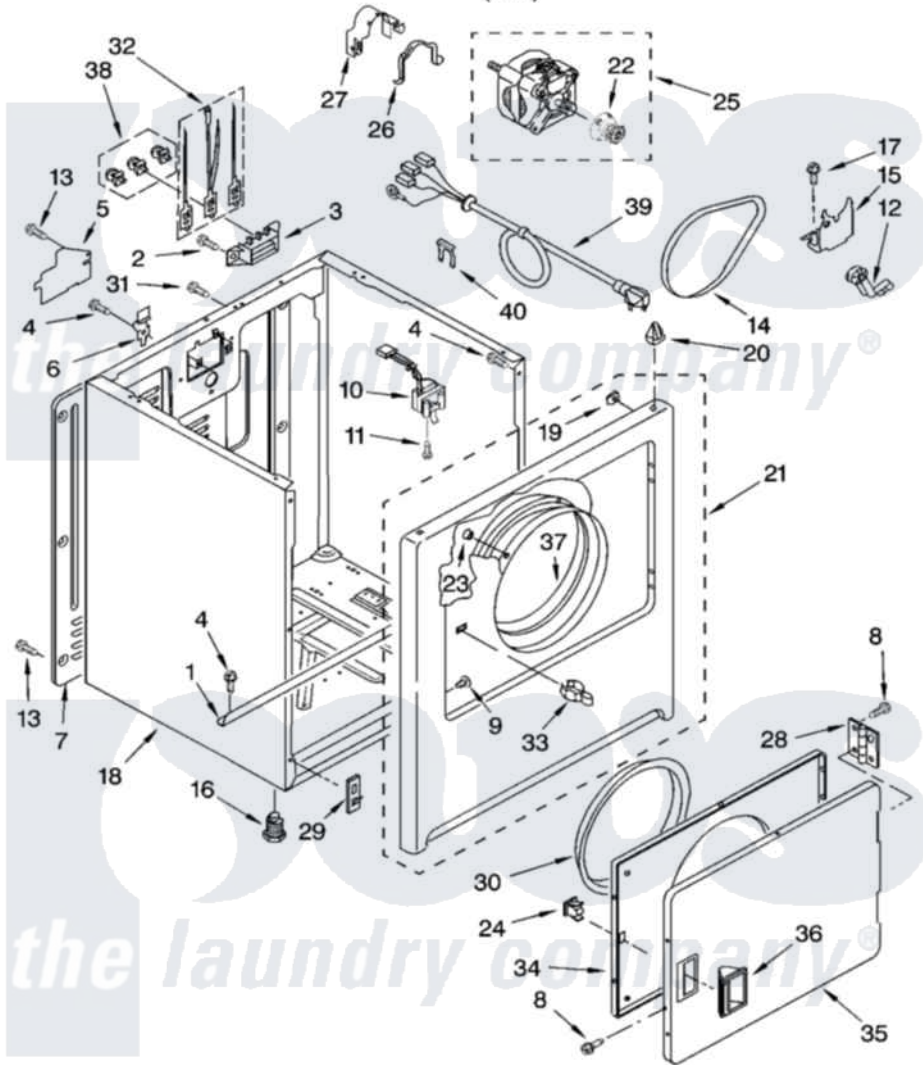

Whirlpool YEED4300VQ1 02 - CABINET PARTS

CABINET PARTS

For Model: YEED4300VQ1
(White)

W10243073

3

Whirlpool [Residential Whirlpool YEED4300VQ1 Dryer Parts](#) Parts Diagram 02 - CABINET PARTS
Click on the part number to view part

Item	Original Part Number	Replaced By	Status	Part Description
1	8541400			Bracket, Cabinet
2	3393008	308685		Side Trim)
3	3397659			Block, Terminal
4	343641	681414		Screw, 10AB X 1/2
5	3394202		Not Available	Cover, Terminal Block
6	8066217			Hinge, Top
7	3396807	280040		Panel-Rear
8	342055	488627		Screw
9	3404413			Plug, Hinge Hole
10	3406104	3406105		Door Switch Assembly
11	697773	3395530		Screw
12	691366			Idler And Pulley Assembly
13	693995			Screw, Hex Head
14	W10131364	341241		Belt
15	348780			Base, Motor
16	3392100	49621		Feet-Leveling

17	3400500		Bolt, 3405245 5/16-18 X 3/4
18	8530603	8533643	Cabinet
19	98234		Clip, U-Bend
20	690363	18776	Lock, Front Top
21	3403571	279844	Panel
22	8066184		Pulley, Motor
23	685203	279220	Clip
24	690081	279570	Latch
25	W10194250	279827	Motor-Drve
26	W10121316		Plug, Multivent
27	3404162		Clamp, Motor
28	3405514	W10362431	Hinge And Pin Assembly
29	3394083		Clip, Front Panel
30	3405245		5/16-18 X 3/4
31	697776	4331106	Screw, No.10-32 X 7/16
32	279318		Terminal Tinned And Brass Panel
33	696144	279570	Latch
34	3403371		Door, Inner
35	3403361		Door Front
36	3405184		Handle, Door
37	8066124	279264	Air Channel Box
38	279393		Terminal Block Screw Kit
39	3394208		Cord, Power
40	694415		Clip, Strain Relief