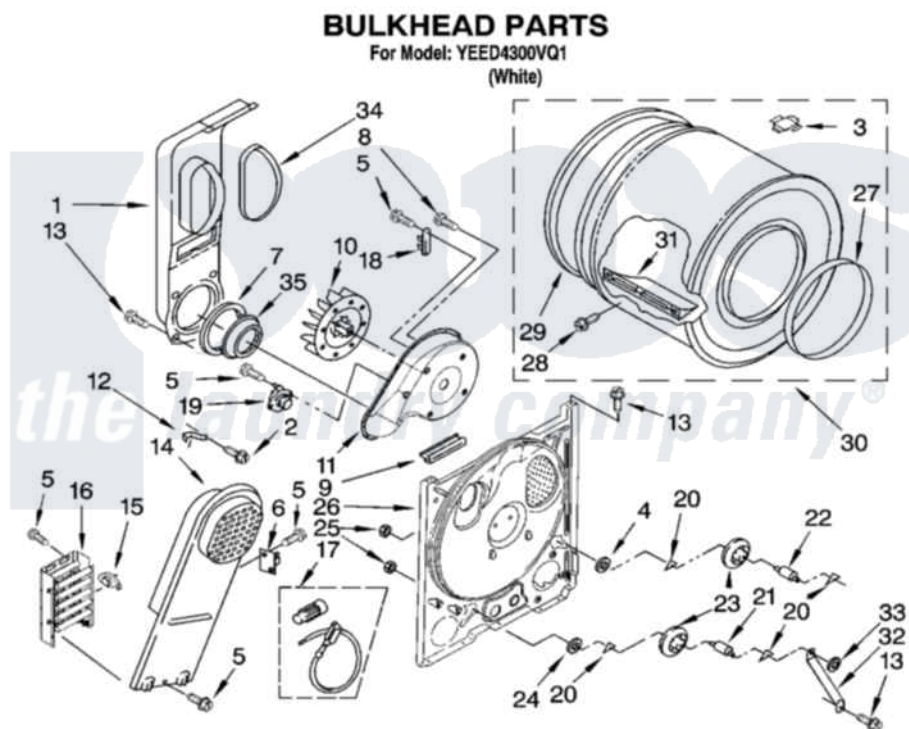

Whirlpool YEED4300VQ1 03 - BULKHEAD PARTS, OPTIONAL PARTS  
(NOT INCLUDED)

W10243073

5

Whirlpool [Residential Whirlpool YEED4300VQ1 Dryer Parts](#) Parts Diagram 03 - BULKHEAD PARTS, OPTIONAL PARTS  
(NOT INCLUDED)

[Click on the part number to view part](#)

Item	Original Part Number	Replaced By	Status	Part Description
1	694283	<a href="#">279505</a>		Chute
2	<a href="#">489463</a>			Screw, 8-18 X 1/16
3	<a href="#">8066086</a>			Plug, Drum Hole
4	<a href="#">3388703</a>			Washer, Support
5	<a href="#">90767</a>			Screw, 8A X 3/8 HeX Washer Head Tapping
6	3977393	<a href="#">279816</a>		Cutoff-Tml
7	<a href="#">347139</a>			Seal, Lint Chute
8	3390647	<a href="#">488729</a>		Screw
9	3392247	<a href="#">686889</a>		Pad
10	<a href="#">694089</a>			Wheel, Blower
11	<a href="#">8577230</a>			Housing, Blower
12	3398161			CLIP
13	343641	<a href="#">681414</a>		Screw, 10AB X 1/2
14	<a href="#">8541818</a>			Box, Heater