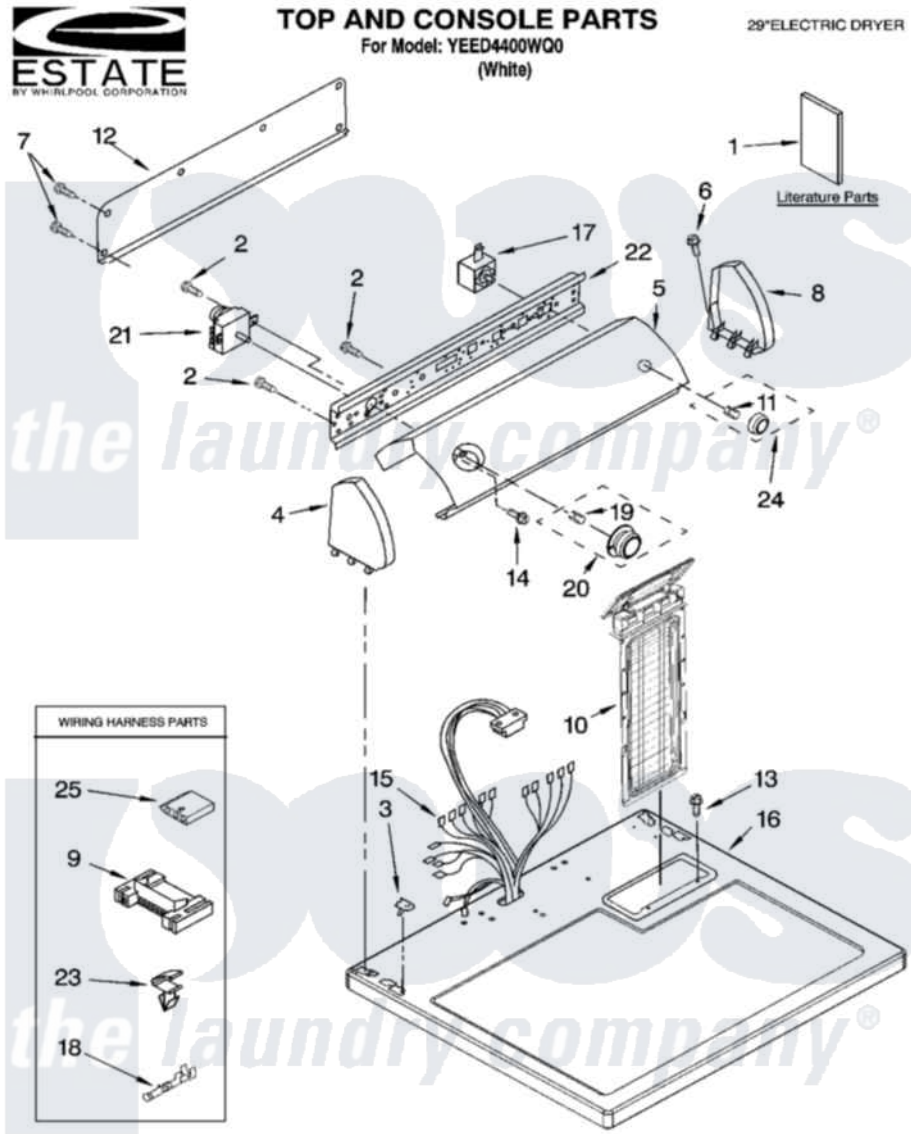

Whirlpool YEED4400WQ0 01 - TOP AND CONSOLE PARTS

2-09 Litho in U.S.A. (LT) (psw)

1

Part No. W10253738 Rev. A

Whirlpool [Residential Whirlpool YEED4400WQ0 Dryer Parts](#) Parts Diagram 01 - TOP AND CONSOLE PARTS
 Click on the part number to view part

Item	Original Part Number	Replaced By	Status	Part Description
1	W10150612		Not Available	Instructions, Installation
"	W10118620		Not Available	Sheet, Cycle Features
"	W10118621		Not Available	Guide, Use & Care
"	W10185980		Not Available	Wiring Diagram
2	8533971	90767		Screw, 8A X 3/8 HeX Washer Head Tapping
3	357213			Nut, Push-In
4	8274437	279960		Endcap
5	W10238702			Panel, Control
6	388326			Screw, 8-18 X 1.25
7	693995			Screw, Hex Head
8	8274434	279960		Endcap
9	3395683			Receptacle, Multi-Terminal
10	8558463			HAndle And Lint Screen Assembly
11	8536939			Clip, Knob
12	8274261			Do-It-Yourself Repair Manuals

13	688983	487240	Screw, For Mtg. Service Capacitor
14	8533951	3400859	Screw, Grounding
15	W10186073	Not Available	Harness, Wiring
16	8557930	8563985	Top
17	3977456		Switch, Push-To-Start
18	94614		Terminal
19	688805		Clip, Spring Knob
20	8538953		Timer Knob Assembly
21	W10185970		Timer, 60 Hz
22	8271418		Bracket, Control
23	3394427		Clip-Harness
24	8538959		Knob, Push-To-Start
25	3936144		Do-It-Yourself Repair Manuals