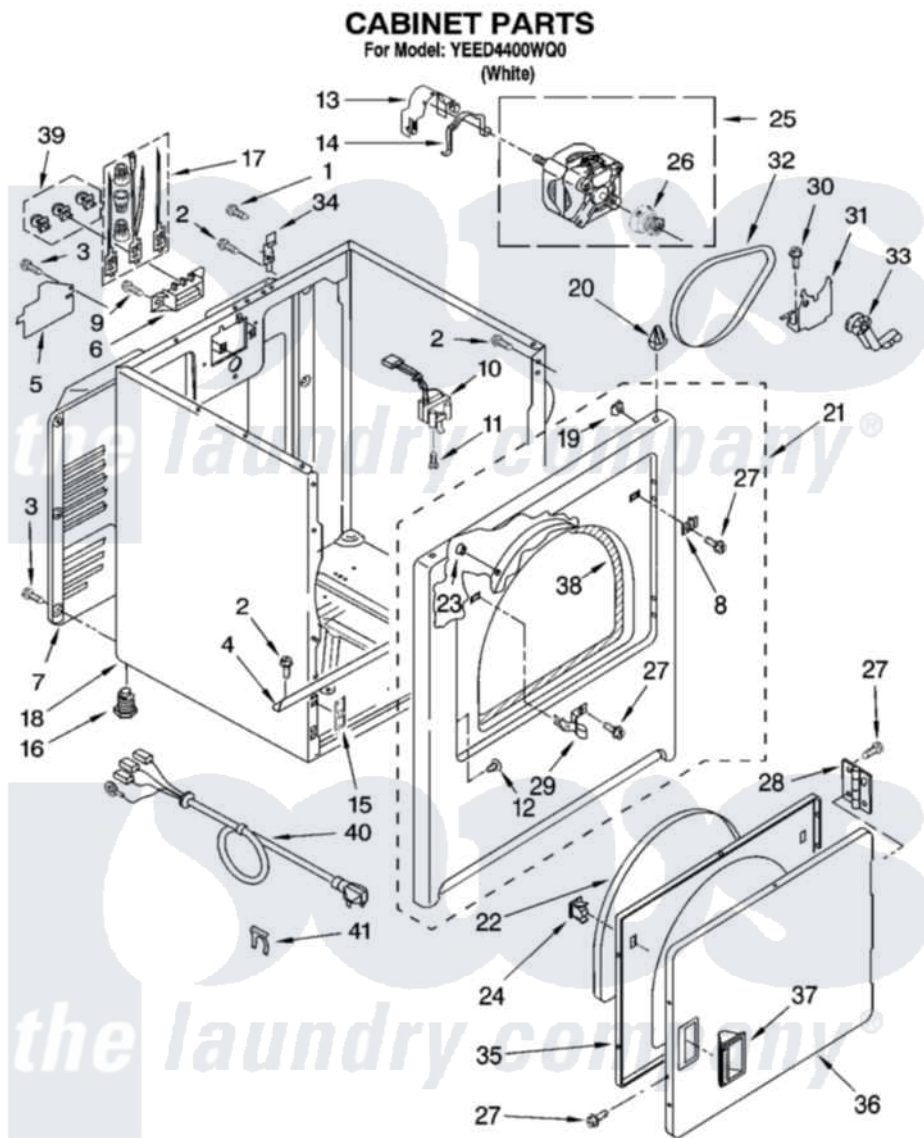

Whirlpool YEED4400WQ0 02 - CABINET PARTS

W10253738

3

Whirlpool [Residential Whirlpool YEED4400WQ0 Dryer Parts](#) Parts Diagram 02 - CABINET PARTS
Click on the part number to view part

Item	Original Part Number	Replaced By	Status	Part Description
1	697776	4331106		Screw, No.10-32 X 7/16
2	343641	681414		Screw, 10AB X 1/2
3	693995			Screw, Hex Head
4	8541400			Bracket, Cabinet
5	3394202		Not Available	Cover, Terminal Block
6	3397659			Block, Terminal
7	3396805	280043		Panel-Rear
8	3403630			Plug, Strike Hole
9	3393008	308685		Side Trim)
10	3406109	3406107		Door Switch Assembly
11	697773	3395530		Screw
12	3404413			Plug, Hinge Hole
13	3404162			Clamp, Motor
14	W10121316			Plug, Multivent
15	3394083			Clip, Front Panel
16	3392100	49621		Feet-Leveling

"	279810		Foot-Optional
17	279318		Terminal Tinned And Brass Panel
18	8530603	8533643	Cabinet
19	98234		Clip, U-Bend
20	690363	18776	Lock, Front Top
21	W10224853		Front Panel Assembly
22	3405246		Seal, Door Push-To-Start
23	685203	279220	Clip
24	3389441		Door Catch Assembly
25	W10194250	279827	Motor-Drive
26	8066184		Pulley, Motor
27	342055	488627	Screw
28	3405514	W10362431	Hinge And Pin Assembly
29	3403431		Strike, Panel
30	3400500		Bolt, 3405245 5/16-18 X 3/4
31	348780		Base, Motor
32	W10131364	341241	Belt
33	691366		Idler And Pulley Assembly
34	8066217		Hinge, Top
35	3402341		Door, Inner
36	3402335		Door, Front
37	3405184		Handle, Door
38	3406129		Seal And Bearing Assembly
39	279393		Terminal Block Screw Kit
40	3394208		Cord, Power
41	694415		Clip, Strain Relief