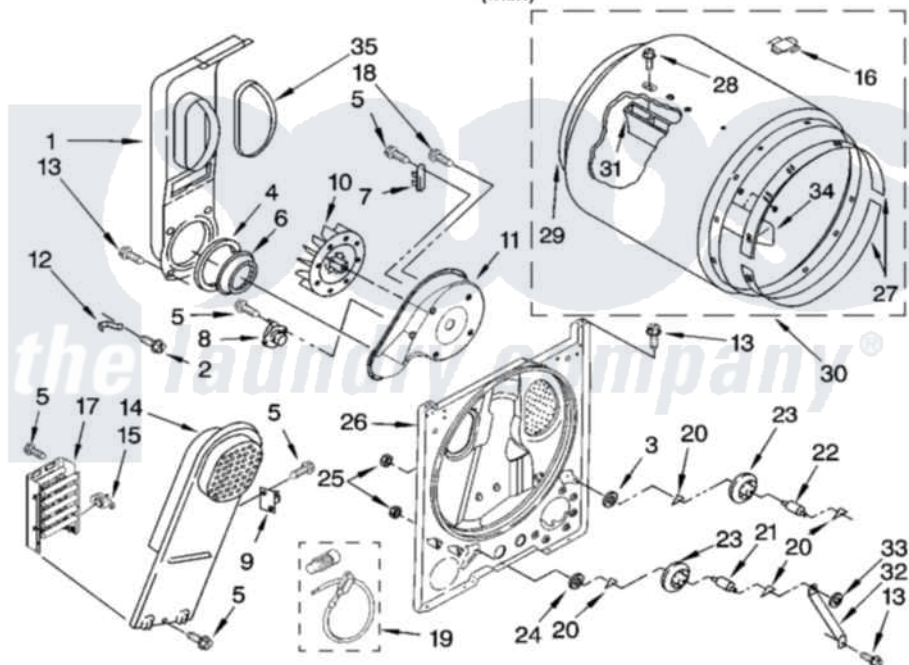

Whirlpool YEED4400WQ0 03 - BULKHEAD PARTS

BULKHEAD PARTS

For Model: YEED4400WQ0
(White)

W10253738

5

Whirlpool [Residential Whirlpool YEED4400WQ0 Dryer Parts](#) Parts Diagram 03 - BULKHEAD PARTS
Click on the part number to view part

Item	Original Part Number	Replaced By	Status	Part Description
1	348368			Lint Chute Assembly
2	489463			Screw, 8-18 X 1/16
3	3388703			Washer, Support
4	347139			Seal, Lint Chute
5	90767			Screw, 8A X 3/8 HeX Washer Head Tapping
6	696302			Shield, Exhaust
7	3392519			Thermal Limiter
8	3387134			Thermostat, Internal-Bias
9	3977393	279816		Cutoff-Tml
10	694089			Wheel, Blower
11	8577230			Housing, Blower
12	8066155			Clip, Heater Box
13	343641	681414		Screw, 10AB X 1/2
14	8541818			Box, Heater
15	3977767			Thermostat, High Limit 250 F
16	8066086			Plug, Drum Hole

17	3403590	Not Available	Element, Heater
18	3390647	488729	Screw
19	279457		Wire Kit, Terminal
20	690997		Washer, Thrust
21	3399506	W10359270	Shaft, Drum Roller Threads
22	3399507	W10359269	Shaft, Drum Roller Threads
23	3397590	349241T	Support
24	348197		Washer, Support
25	3359452		Nut, Lock
26	3403491	279796	Bulkhead
27	692526	279441	BeaRng-Rng
28	W10219342		Screw, Baffle Mounting
29	3406130	279857	Seal
30	695587		Drum Assembly
31	692490		Baffle, Drum
32	3976434		Bracket, Support Shaft
33	90296		Nut, Push On
34	3403636		Baffle, Drum
35	339956		Seal, Air Duct To Bulkhead