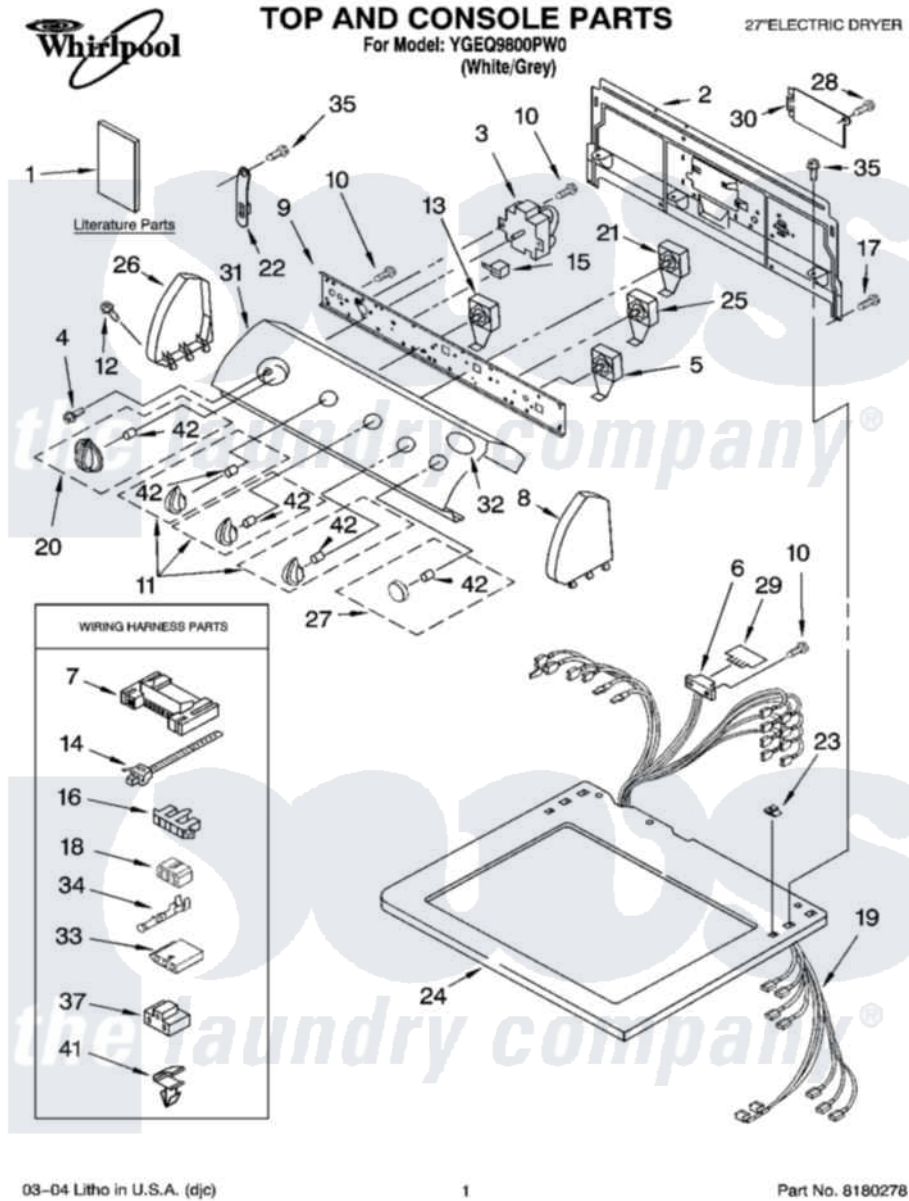

Whirlpool YGEQ9800PW0 01 - TOP AND CONSOLE PARTS

03-04 Litho in U.S.A. (djc)

1

Part No. 8180278

Whirlpool Residential Whirlpool YGEQ9800PW0 Dryer Parts Parts Diagram 01 - TOP AND CONSOLE PARTS
 Click on the part number to view part

Item	Original Part Number	Replaced By	Status	Part Description
1	LIT8535865		Not Available	Literature Parts (Wiring Diagram)
"	LIT8533773		Not Available	Literature Parts (Guide, Use & Care)
"	LIT8533770		Not Available	Literature Parts (Sheet, Cycle Feature)
"	LIT8535903		Not Available	Literature Parts (Label, Energy Guide)
"	LIT8542615		Not Available	Literature Parts (Instructions Installation)
"	BLANK		Not Available	Following May Be Purchased DO-IT-YOURSELF REPAIR MANUALS
"	LIT677818	677818L		Diy
2	8317305	285909		Panel-Rear
3	3406725			Timer Assembly
4	3400859			Screw, Grounding
5	3398094			Switch, Push To Start
6	3391885			Connector, Edge

7	3395683		Receptacle, Multi-Terminal
8	8271359	279962	Endcap
9	8544897		Bracket, Control
10	3390646	W10139210	Screw, 8-18 X 5/16
11	8544937		Knob, Control
12	388326		Screw, 8-18 X 1.25
13	8528330		Switch, Temperature
14	3391018		Tie Cable
15	694419		Mini-Buzzer
16	3397269		Connector, Timer
17	693995		Screw, Hex Head
18	3347243		Block, Disconnect
19	8299957	Not Available	Harness, Electric
20	8544957		Timer Knob Assembly
21	3405154		Switch Rotary
22	8318255	8568314	Strap, Console
23	357213		Nut, Push-In
24	8535848	8563987	Top
25	3405152		Switch, Wrinkle Shield
26	8271365	279962	Endcap
27	8544941		Knob, Push-To-Start
28	3390814	90767	Screw, 8A X 3/8 HeX Washer Head Tapping
29	3390537	8558178	Control, Electronic
30	8317342	W10119283	Cover, Terminal Block
31	8545999		Panel, Control
32	8533990		Medallion
33	3936144		Do-It-Yourself Repair Manuals
34	94614		Terminal
35	3390647	488729	Screw
37	3401144		Connector
41	3394427		Clip-Harness
42	8536939		Clip, Knob