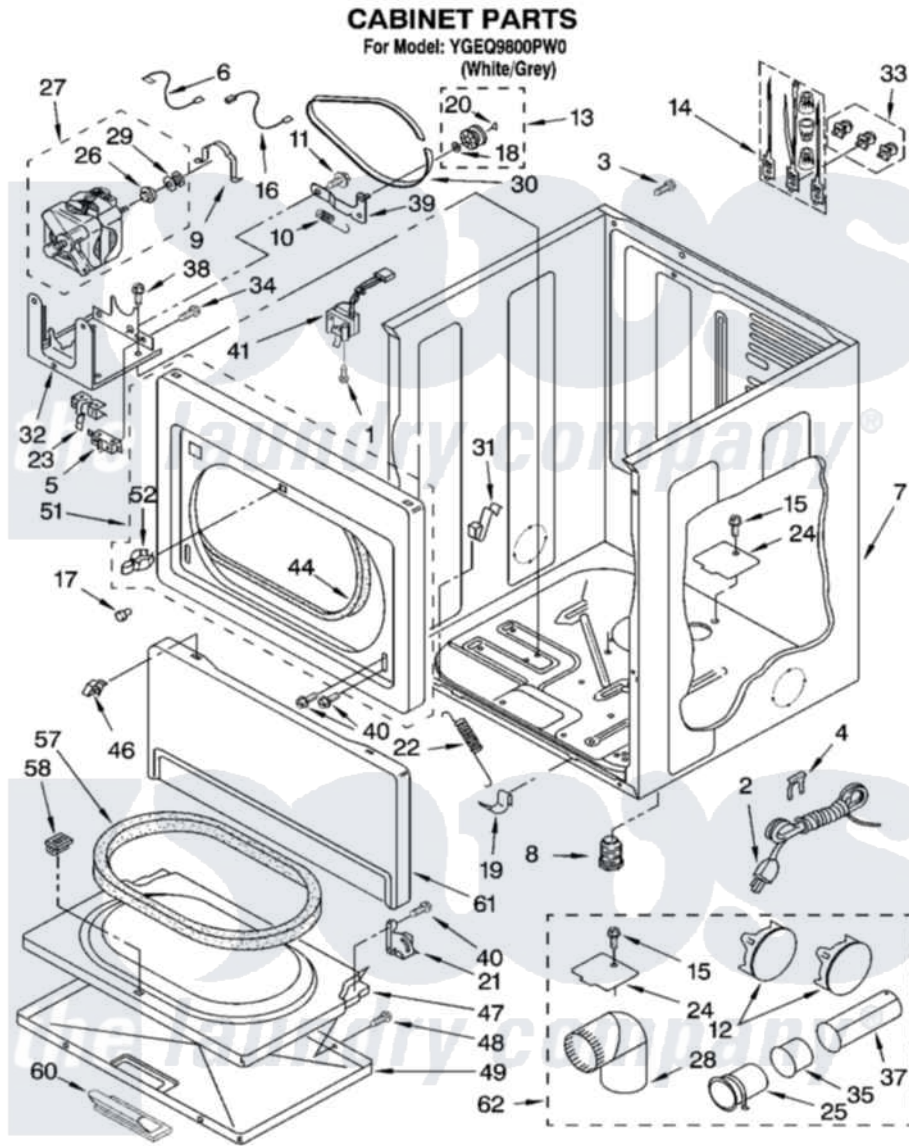

Whirlpool YGEQ9800PW0 02 - CABINET PARTS

8180278

3

Whirlpool [Residential Whirlpool YGEQ9800PW0 Dryer Parts](#) Parts Diagram 02 - CABINET PARTS
 Click on the part number to view part

Item	Original Part Number	Replaced By	Status	Part Description
1	697773	3395530		Screw
2	3394208			Cord, Power
3	697776	4331106		Screw, No.10-32 X 7/16
4	694415			Clip, Strain Relief
5	3394881	279782		Switch-Lid
6	3398948			Wire, Jumper
7	8310656			Cabinet
8	3392100	49621		Feet-Leveling
"	279810			Foot-Optional
9	660658			Clamp, Motor Mounting 343481 685441
10	3387374			Spring, Idler
11	3389420			Retainer-Idler 1/4-20 X 1/16
12	697750	W10470674		Dryer Exhaust Kit
13	3388672	279640		Pulley-ldr
14	279318			Terminal Tinned And Brass Panel