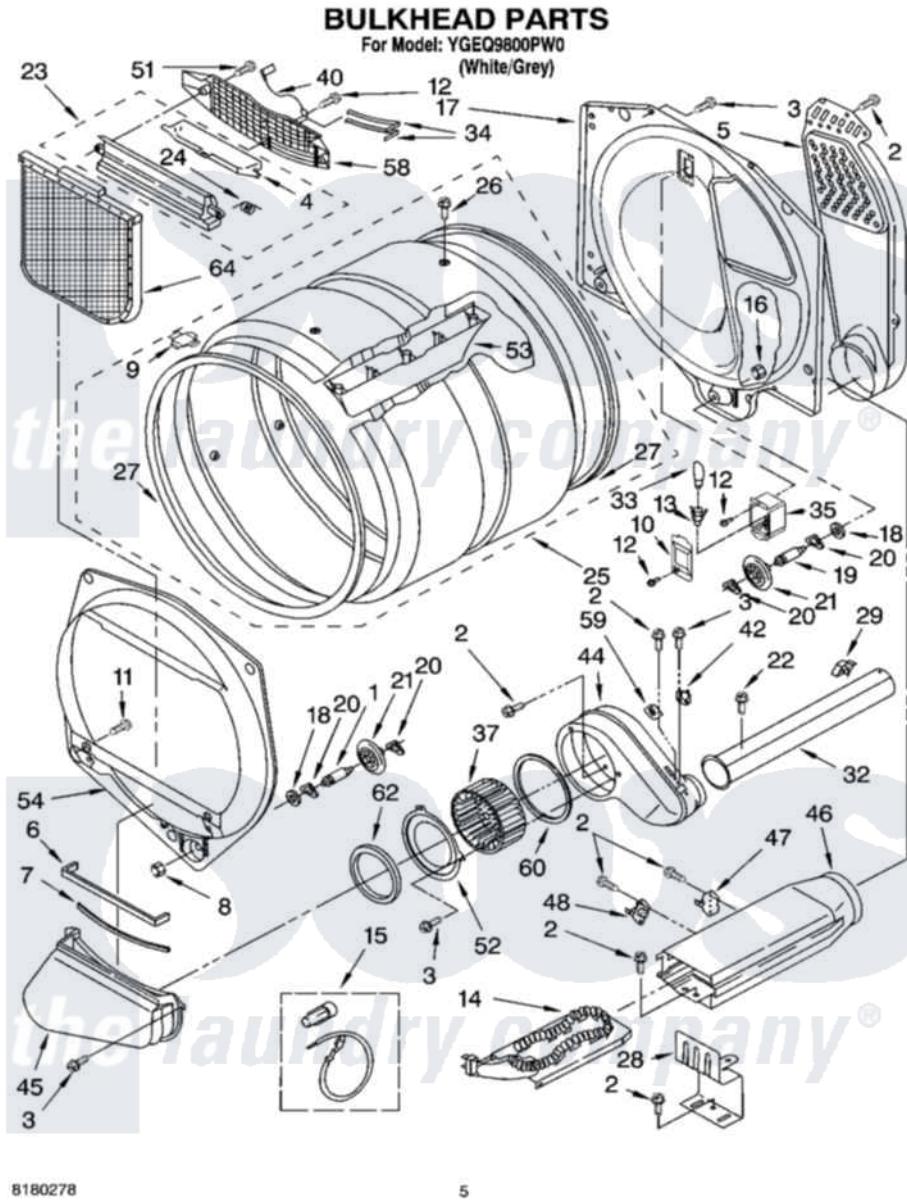

Whirlpool YGEQ9800PW0 03 - BULKHEAD PARTS

8180278

5

Whirlpool Residential Whirlpool YGEQ9800PW0 Dryer Parts Parts Diagram 03 - BULKHEAD PARTS
Click on the part number to view part

Item	Original Part Number	Replaced By	Status	Part Description
1	3399508	W10359271		Shaft, Drum Roller Threads
2	90767			Screw, 8A X 3/8 HeX Washer Head Tapping
3	3390647	488729		Screw
4	3394984	8563758		Door, Lint Screen
5	697354	3387911		Duct-Air
6	697813			Seal, Outlet Housing
7	697814	697813		Seal, Outlet Housing
8	3359452			Nut, Lock
9	8066086			Plug, Drum Hole
10	3402841	8532165		Lens, Drum Light
11	695240	488729		Screw
12	487909	488729		Screw
13	3403634	W10136369		Socket, Drum Light Assembly
14	3387747			Element, Heater
15	279457			Wire Kit, Terminal
16	3387709			Nut, 3/8-16

17	8520836		Bulkhead, Rear
18	3387459	W10080960	Washer, Support
19	3399509	W10359272	Shaft, Roller Drum Threads
20	690997		Washer, Thrust
21	8536973	W10314173	Support
22	3390646	W10139210	Screw, 8-18 X 5/16
23	3394985	8563755	Housing, Outlet Assembly
24	3394986		Spring, Lint Screen Door
25	8318215	W10197999	Drum
26	97787	W10109200	Screw, Baffle Mounting
27	697694	280114	Seal
28	8066099		Bracket, Heater Box
29	3388229		Retainer, Toe Panel
32	8318486	279936	Kit-Exhst
33	3406124	22002263	Lamp
34	3387223		Electrode, Sensor
35	3977373		Bracket, Drum Light
37	697772		Wheel, Blower
40	3392258	3393840	Wire
42	8318268		Thermostat, Internal-Bias
44	8544362	W10119255	Housing, Blower
45	8530036		Lint Duct Assembly
46	3392537		Box, Heater
47	3977394	279769	Cutoff-Tml
48	3390291		Thermostat, High Limit 250F
51	3387230		Screw, 10-16 X 13/16
52	697771	279780	Cover
53	697693	W10113136	Baffle, Drum
54	697557		Bulkhead, Front
58	8299979		Grill, Outlet Screen Door
59	3392519		Thermal Limiter
60	697770		Seal, Cover Plate Blower Housing
62	697769	8566209	Seal, Transition Duct
64	3390721	W10120998	Screen