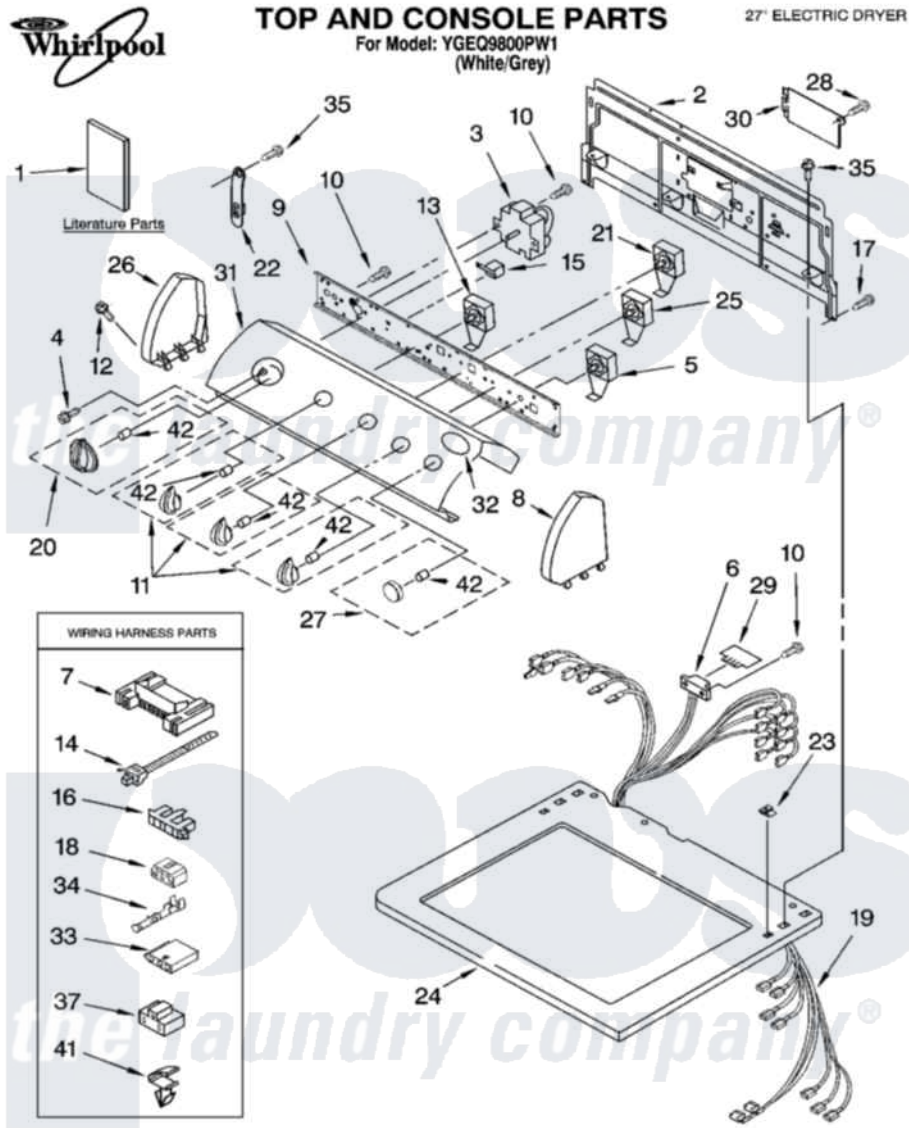

Whirlpool YGEQ9800PW1 01 - TOP AND CONSOLE PARTS

5-04 Litho in U.S.A. (djc)

1

Part No. 8180450

Whirlpool Residential Whirlpool YGEQ9800PW1 Dryer Parts Parts Diagram 01 - TOP AND CONSOLE PARTS

[Click on the part number to view part](#)

Item	Original Part Number	Replaced By	Status	Part Description
1	8535865		Not Available	Wiring Diagram
"	8533773		Not Available	Guide, Use & Care
"	8533770		Not Available	Sheet, Cycle Feature
"	8535903		Not Available	Label, Energy Guide
"	8542615		Not Available	Instructions Installation
"	BLANK		Not Available	Following May Be Purchased DO-IT-YOURSELF REPAIR MANUALS
"	677818		Not Available	Manual, Do-It- Yourself Repair (Dryer)
2	8317305	285909		Panel-Rear
3	3406725			Timer Assembly
4	3400859			Screw, Grounding
5	3398094			Switch, Push To Start
6	3391885			Connector, Edge
7	3395683			Receptacle, Multi-Terminal
8	8271359	279962		Endcap