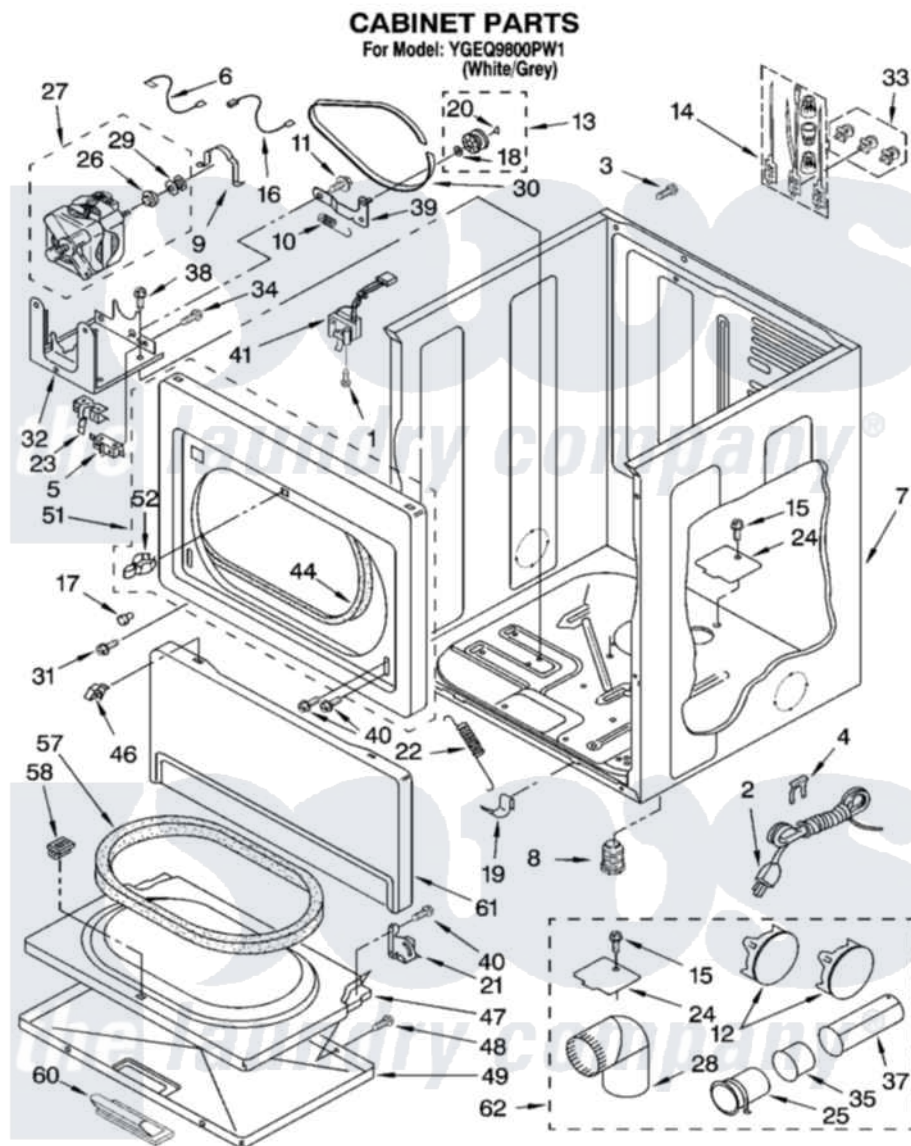

Whirlpool YGEQ9800PW1 02 - CABINET PARTS

8190450

3

Whirlpool [Residential Whirlpool YGEQ9800PW1 Dryer Parts](#) Parts Diagram 02 - CABINET PARTS
 Click on the part number to view part

Item	Original Part Number	Replaced By	Status	Part Description
1	697773	3395530		Screw
2	3394208			Cord, Power
3	697776	4331106		Screw, No.10-32 X 7/16
4	694415			Clip, Strain Relief
5	3394881	279782		Switch-Lid
6	3398948			Wire, Jumper
7	8310656			Cabinet
8	3392100	49621		Feet-Leveling
"	279810			Foot-Optional
9	660658			Clamp, Motor Mounting 343481 685441
10	3387374			Spring, Idler
11	3389420			Retainer-Idler 1/4-20 X 1/16
12	697750	W10470674		Dryer Exhaust Kit
13	3388672	279640		Pulley-ldr
14	279318			Terminal Tinned And Brass Panel