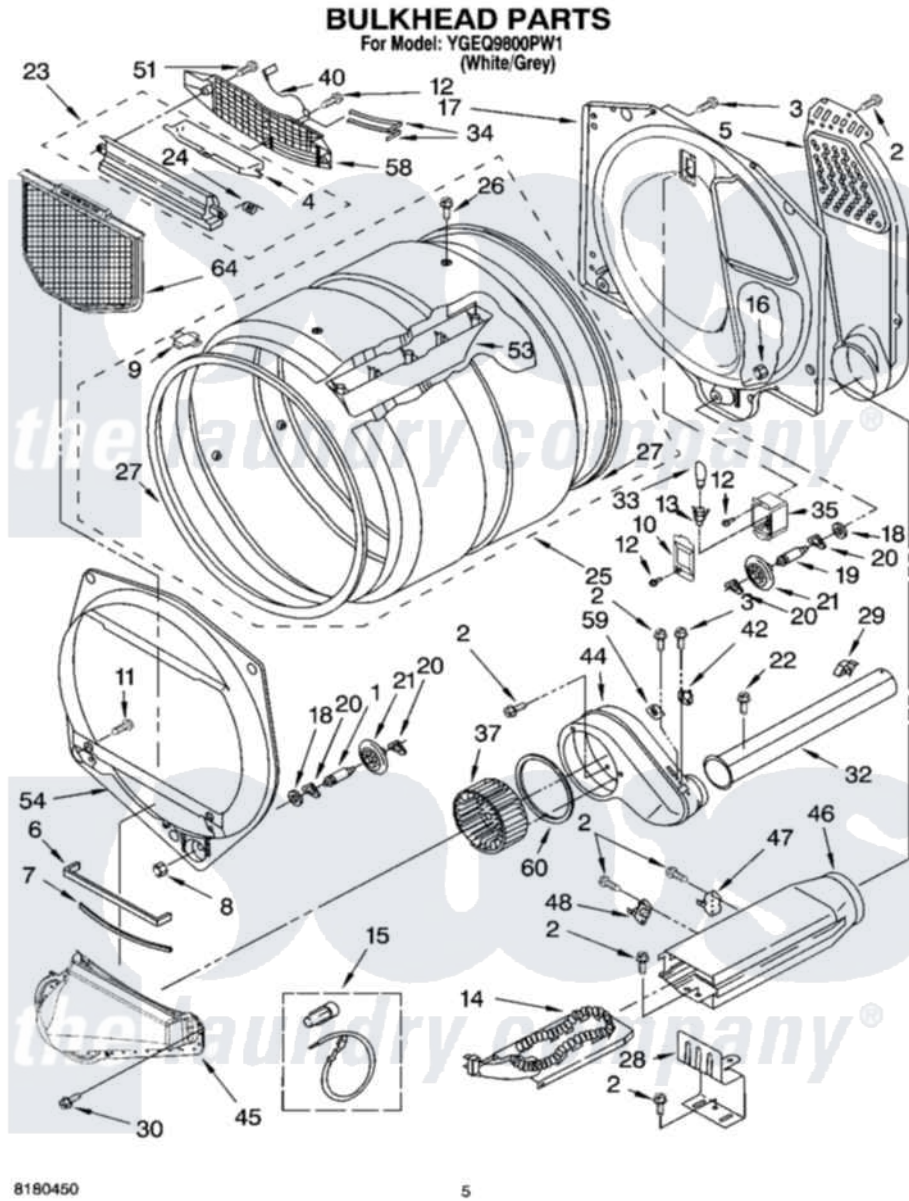

Whirlpool YGEQ9800PW1 03 - BULKHEAD PARTS

8180450

5

Whirlpool Residential Whirlpool YGEQ9800PW1 Dryer Parts Parts Diagram 03 - BULKHEAD PARTS
Click on the part number to view part

Item	Original Part Number	Replaced By	Status	Part Description
1	3399508	W10359271		Shaft, Drum Roller Threads
2	90767			Screw, 8A X 3/8 HeX Washer Head Tapping
3	3390647	488729		Screw
4	3394984	8563758		Door, Lint Screen
5	697354	3387911		Duct-Air
6	697813			Seal, Outlet Housing
7	697814	697813		Seal, Outlet Housing
8	3359452			Nut, Lock
9	8066086			Plug, Drum Hole
10	3402841	8532165		Lens, Drum Light
11	695240	488729		Screw
12	487909	488729		Screw
13	3403634	W10136369		Socket, Drum Light Assembly
14	3387747			Element, Heater
15	279457			Wire Kit, Terminal
16	3387709			Nut, 3/8-16

17	8520836		Bulkhead, Rear
18	3387459	W10080960	Washer, Support
19	3399509	W10359272	Shaft, Roller Drum Threads
20	690997		Washer, Thrust
21	8536973	W10314173	Support
22	3390646	W10139210	Screw, 8-18 X 5/16
23	3394985	8563755	Housing, Outlet Assembly
24	3394986		Spring, Lint Screen Door
25	8318215	W10197999	Drum
26	97787	W10109200	Screw, Baffle Mounting
27	697694	280114	Seal
28	8066099		Bracket, Heater Box
29	3388229		Retainer, Toe Panel
30	359625	487240	Screw, For Mtg. Service Capacitor
32	8318486	279936	Kit-Exhst
33	3406124	22002263	Lamp
34	3387223		Electrode, Sensor
35	3977373		Bracket, Drum Light
37	697772		Wheel, Blower
40	3392258	3393840	Wire
42	8318268		Thermostat, Internal-Bias
44	8544362	W10119255	Housing, Blower
45	8066168	W10128606	Duct-Lint
46	3392537		Box, Heater
47	3977394	279769	Cutoff-Tml
48	3390291		Thermostat, High Limit 250F
51	3387230		Screw, 10-16 X 13/16
53	697693	W10113136	Baffle, Drum
54	697557		Bulkhead, Front
58	8299979		Grill, Outlet Screen Door
59	3392519		Thermal Limiter
60	697770		Seal, Cover Plate Blower Housing
64	8066170	W10120998	Screen