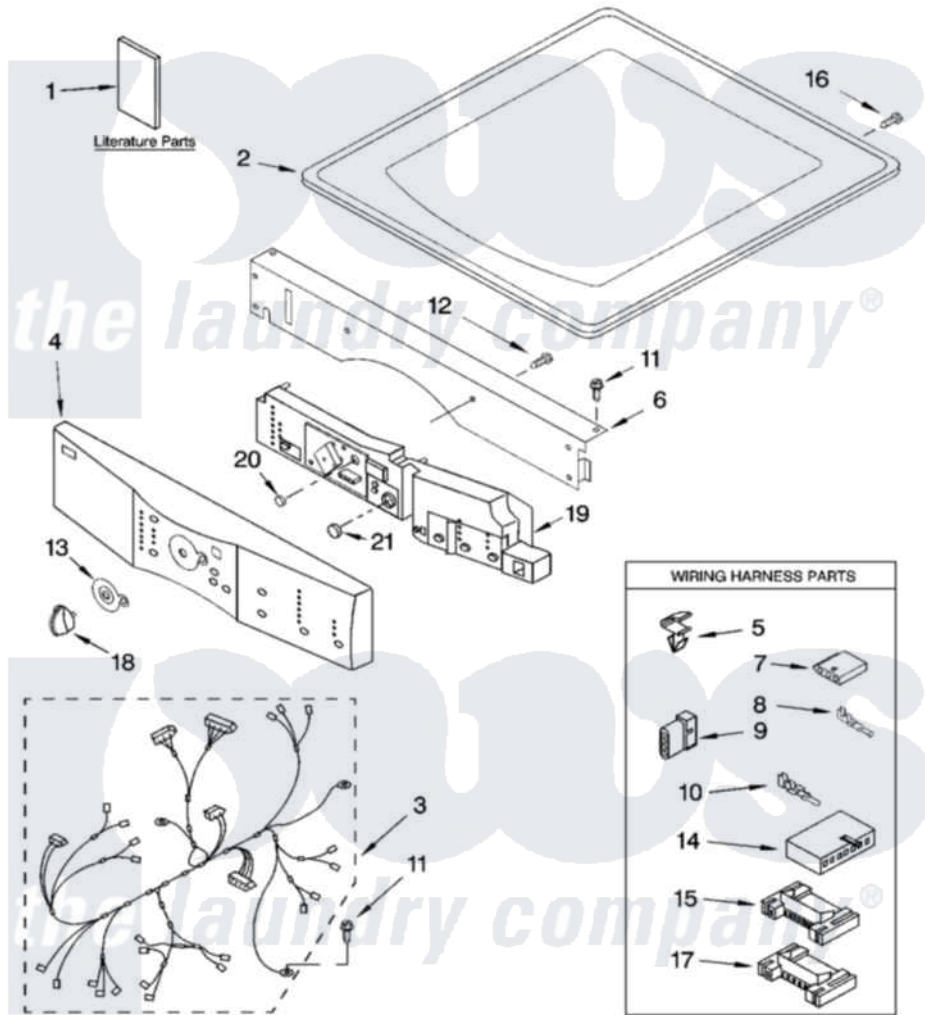

# Whirlpool YGEW9200LL1 01 - TOP AND CONSOLE PARTS

## TOP AND CONSOLE PARTS

For Models: YGEW9200LW1, YGEW9200LQ1, YGEW9200LL1  
(White/Platinum) (White/Blue) (Pewter)

Electric Dryer

05-03 Printed in U.S.A. (djc)

1

Part No. 8180005 Rev. A

Whirlpool [Residential Whirlpool YGEW9200LL1 Dryer Parts](#) Parts Diagram 01 - TOP AND CONSOLE PARTS

[Click on the part number to view part](#)

Item	Original Part Number	Replaced By	Status	Part Description
1	LIT8535903		Not Available	Literature Parts (Label, Energy Guide)
"	LIT8542741		Not Available	Literature Parts (Use & Care Guide)
"	LIT8541835		Not Available	Literature Parts (Tech Sheet)
2	8519251	<a href="#">W10117263</a>		Top
"	3980096	<a href="#">3980357</a>		Top
3	8529984		Not Available	Harness, Main
4	<a href="#">8530587</a>			Panel, Console
"	<a href="#">8530588</a>			Panel, Console
"	<a href="#">3980188</a>			Panel, Console
5	<a href="#">3394427</a>			Clip-Harness
6	<a href="#">8519271</a>			Bracket, Console
7	<a href="#">353424</a>			Plug, Terminal
8	<a href="#">94614</a>			Terminal
9	<a href="#">3936144</a>			Do-It-Yourself Repair Manuals
10	94613	<a href="#">596797</a>		Terminal

11	3390647	<a href="#">488729</a>	Screw
12	488886	<a href="#">488787</a>	Screw
13	<a href="#">8519406</a>		Bezel, Cycle
14	<a href="#">3936150</a>		Connector, 7-Circuit
15	<a href="#">3395683</a>		Receptacle, Multi-Terminal
16	<a href="#">8281225</a>		Screw, 8-18 X 1/2
17	<a href="#">2203186</a>		Connector, 5-Circuit
18	46197020472	<a href="#">8181859</a>	Knob, Control
"	46197020471	<a href="#">8181881</a>	Knob, Control
"	46197020742	<a href="#">8182050</a>	Knob, Control
19	<a href="#">8530589</a>		User Interface
"	<a href="#">8530590</a>		User Interface
"	<a href="#">3980189</a>		User Interface
20	<a href="#">8530591</a>		Button, Start
21	<a href="#">8530592</a>		Button, Pause/Cancel