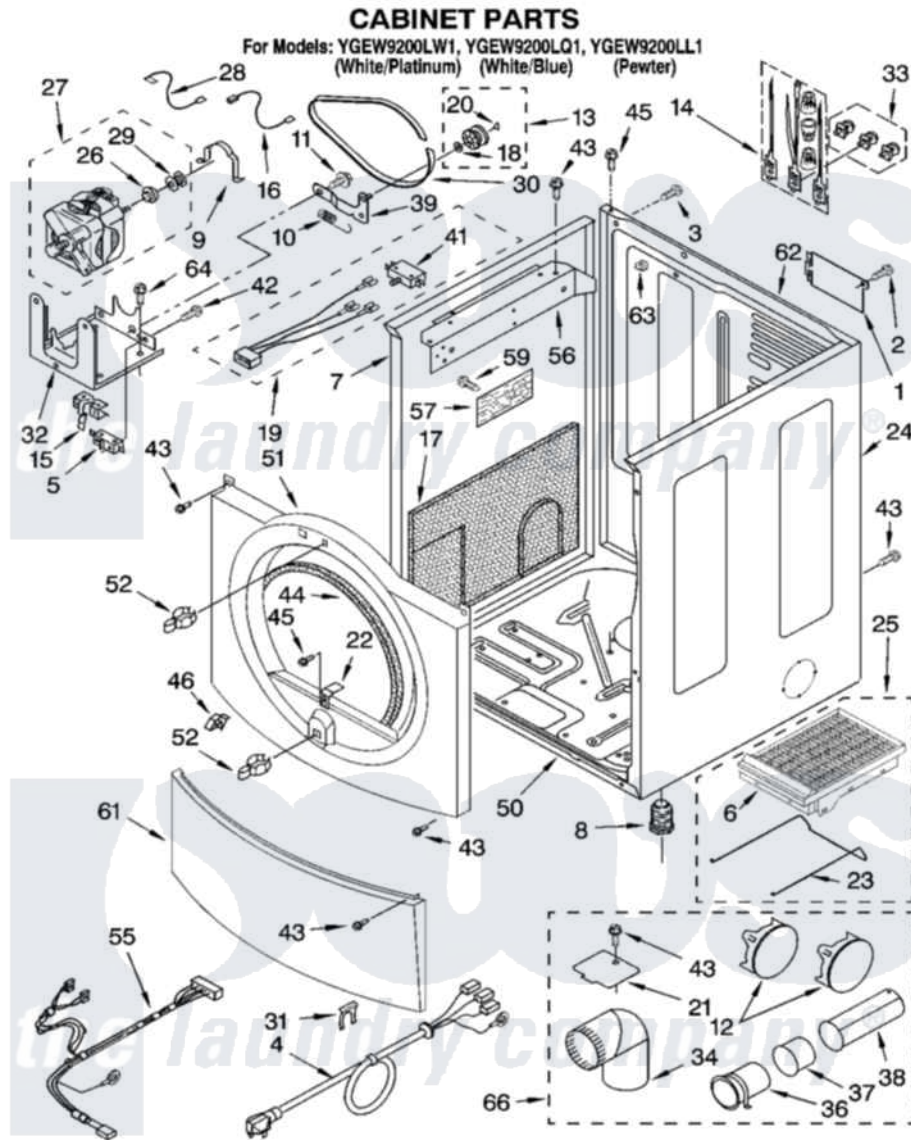

Whirlpool YGEW9200LL1 02 - CABINET PARTS

8180005

3

Whirlpool [Residential Whirlpool YGEW9200LL1 Dryer Parts](#) Parts Diagram 02 - CABINET PARTS
Click on the part number to view part

Item	Original Part Number	Replaced By	Status	Part Description
1	8317342	W10119283		Cover, Terminal Block
2	3390814	90767		Screw, 8A X 3/8 HeX Washer Head Tapping
3	697776	4331106		Screw, No.10-32 X 7/16
4	8529008		Not Available	HARNES, WIRING
5	3394881	279782		Switch-Lid
6	8521959	W10121663		Dryer Rack
7	8519209	W10131287		Panel
"	8519216	3980358		Panel
8	3392100	49621		Feet-Leveling
"	279810			Foot-Optional
9	660658			Clamp, Motor Mounting 343481 685441
10	3387374			Spring, Idler
11	3389420			Retainer-Idler 1/4-20 X 1/16
12	697750	W10470674		Dryer Exhaust Kit
"	3979261			Plug, Multivent