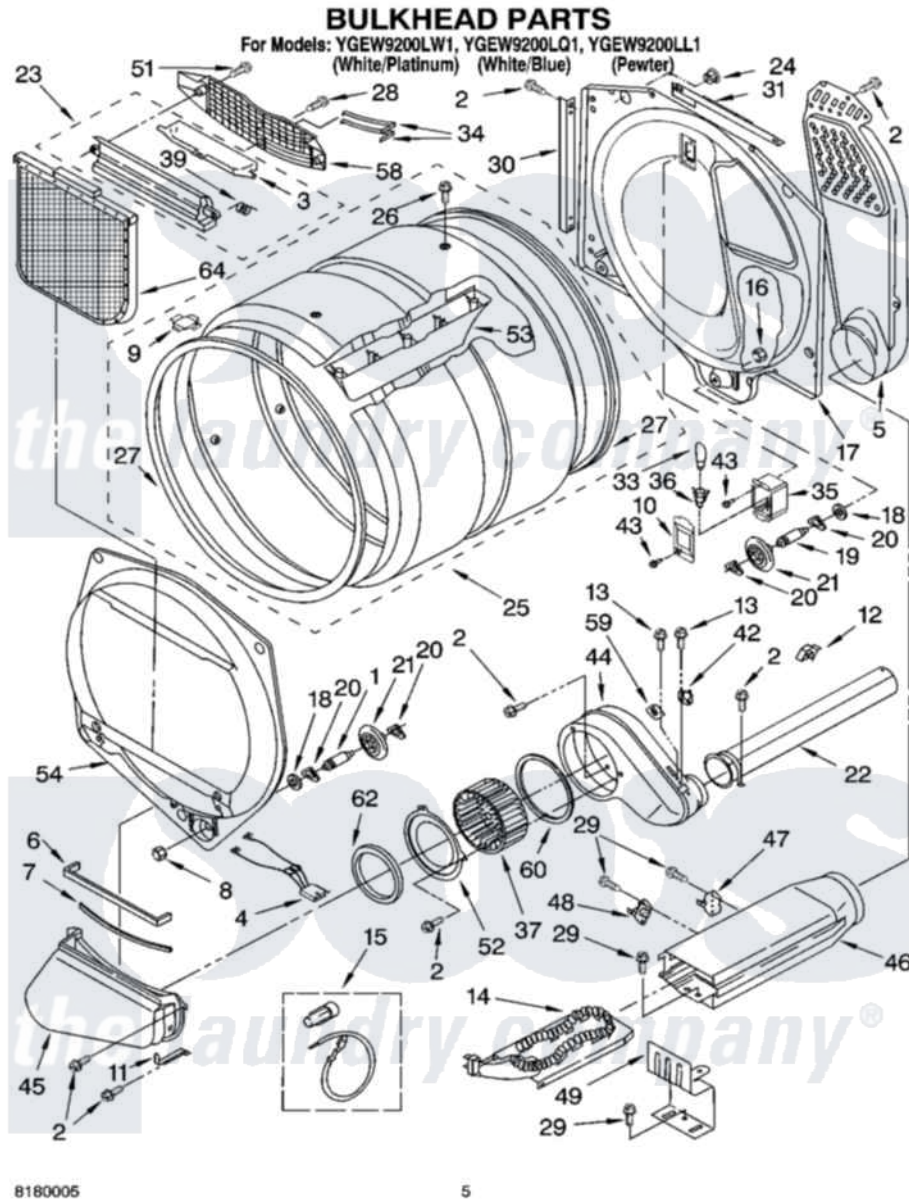

# Whirlpool YGEW9200LL1 03 - BULKHEAD PARTS

Whirlpool Residential Whirlpool YGEW9200LL1 Dryer Parts Parts Diagram 03 - BULKHEAD PARTS  
Click on the part number to view part

Item	Original Part Number	Replaced By	Status	Part Description
1	3399508	<a href="#">W10359271</a>		Shaft, Drum Roller Threads
2	3390647	<a href="#">488729</a>		Screw
3	3394984	<a href="#">8563758</a>		Door, Lint Screen
4	<a href="#">3406653</a>			Harness, Sensor
5	697354	<a href="#">3387911</a>		Duct-Air
6	<a href="#">697813</a>			Seal, Outlet Housing
7	697814	<a href="#">697813</a>		Seal, Outlet Housing
8	<a href="#">3359452</a>			Nut, Lock
9	<a href="#">8066086</a>			Plug, Drum Hole
10	3402841	<a href="#">8532165</a>		Lens, Drum Light
11	8529005		Not Available	Bracket, Lint Duct
12	<a href="#">3388229</a>			Retainer, Toe Panel
13	3390646	<a href="#">W10139210</a>		Screw, 8-18 X 5/16
14	<a href="#">3387747</a>			Element, Heater
15	<a href="#">279457</a>			Wire Kit, Terminal
16	<a href="#">3387709</a>			Nut, 3/8-16