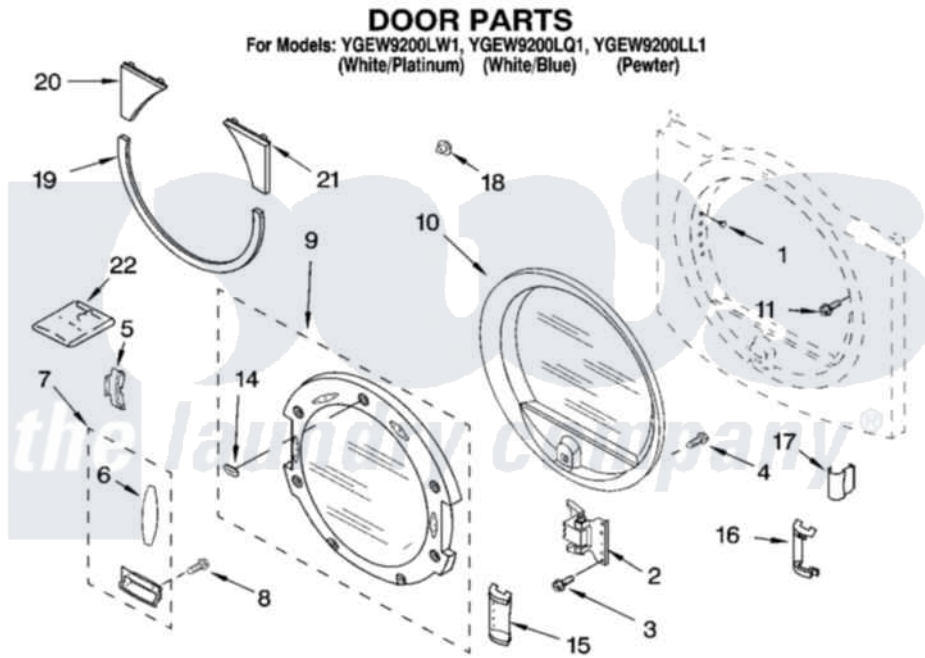

Whirlpool YGEW9200LL1 04 - DOOR PARTS

8180005

7

Whirlpool [Residential Whirlpool YGEW9200LL1 Dryer Parts](#) Parts Diagram 04 - DOOR PARTS
Click on the part number to view part

Item	Original Part Number	Replaced By	Status	Part Description
1	3404413			Plug, Hinge Hole
"	3404417			Plug, Hole
2	8519419			Door Hinge Assembly
3	342043	486146		Screw
4	9742177			Screw, 8-18 X .625
5	8529539			Bracket, Handle
6	8529930			Pad, Door Handle
7	8529932			Handle, Door Assembly
"	8529931			Handle, Door Assembly
"	3980077			Handle, Door Assembly
"	8529934			Handle, Door Assembly
"	8529933			Handle, Door Assembly
"	3980210			Handle, Door Assembly
8	3357011	308685		Side Trim)
9	8541574	8572960		Door Assembly
"	8541573			Door Assembly

"	3980079	8572962	Door Assembly
10	8519309	8557500	Door Assembly
11	355515		Screw, 8-18 X 11/16
14	8529540	8303811	Badge, Assembly
15	8528289		Filler Handle
"	8528288		Filler Handle
"	3980082		Filler Handle
"	8528287		Filler Handle Filler Handle
"	8528286		Filler Handle Filler Handle
"	3980101		Filler Handle Filler Handle
16	8528291	Not Available	Cover-Hinge, Stationary (LH) (Platinum)
"	8528290	Not Available	Cover-Hinge, Stationary (LH) (Blue)
"	3980100		Cover-Hinge, Stationary
"	8528293	Not Available	Cover-Hinge, Stationary (LH) (Platinum)
"	8528292		Cover-Hinge, Stationary
"	3980083		Cover-Hinge, Stationary
17	8528295		Cover-Hinge, Rotating
"	8528294		Cover-Hinge, Rotating
"	3980084		Cover-Hinge, Rotating
18	25197190301	8181929	Clip, Trim
19	8533767		Trim And Clip Assembly
"	8533766		Trim And Clip Assembly
"	8533769		Trim And Clip Assembly
20	8529526		Trim And Clip Assembly
"	8529525		Trim And Clip Assembly
"	3980088		Trim And Clip Assembly
21	8529528		Trim And Clip Assembly
"	8529527		Trim And Clip Assembly
"	3980090		Trim And Clip Assembly
22	3979304	8530070	Kit, Door Reversing
"	3979303	8530069	Kit, Door Reversing
"	3980097	8530072	Kit, Door Reversing