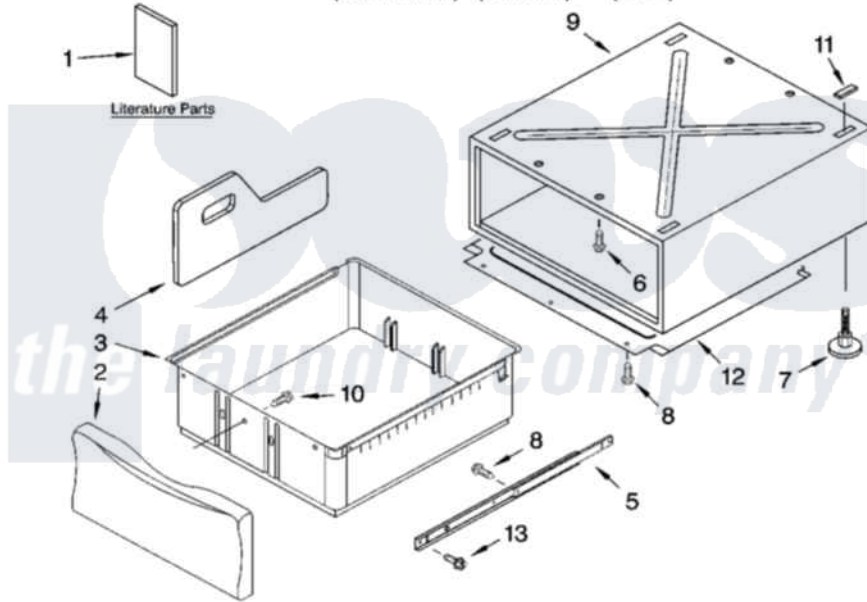

Whirlpool YGEW9200LL1 05 - PEDESTAL PARTS (NOT INCLUDED)

PEDESTAL PARTS (NOT INCLUDED)

For Models: YGEW9200LW1, YGEW9200LQ1, YGEW9200LL1
(White/Platinum) (White/Blue) (Pewter)

8

8180005

Whirlpool [Residential Whirlpool YGEW9200LL1 Dryer Parts](#) Parts Diagram 05 - PEDESTAL PARTS (NOT INCLUDED)
Click on the part number to view part

Item	Original Part Number	Replaced By	Status	Part Description
1	LIT8537141		Not Available	Literature Parts (Installation Instructions)
"	LIT8537342		Not Available	Literature Parts (Parts List)
2	8537870	8538014		Drawer Front Assembly
"	8537871	8538015		Drawer Front Assembly
"	8537872	8538016		Drawer Front Assembly
"	8537908	8538017		Drawer Front Assembly
3	8537883			Drawer Bin
4	8537875	280123		Divider
5	8537850	8578394		Slide Assembly
6	3400111			Screw, 12-14 X 5/8
7	8537852	8563585		Leveling Foot And Nut
8	3400639	3388228		Screw, 8-18 X 1/32
9	BLANK		Not Available	Cabinet (Not Serviced)
10	3400842			Screw, 8-18 X 1/2
11	8537863			Pad
12	8537853			Pan, Bottom