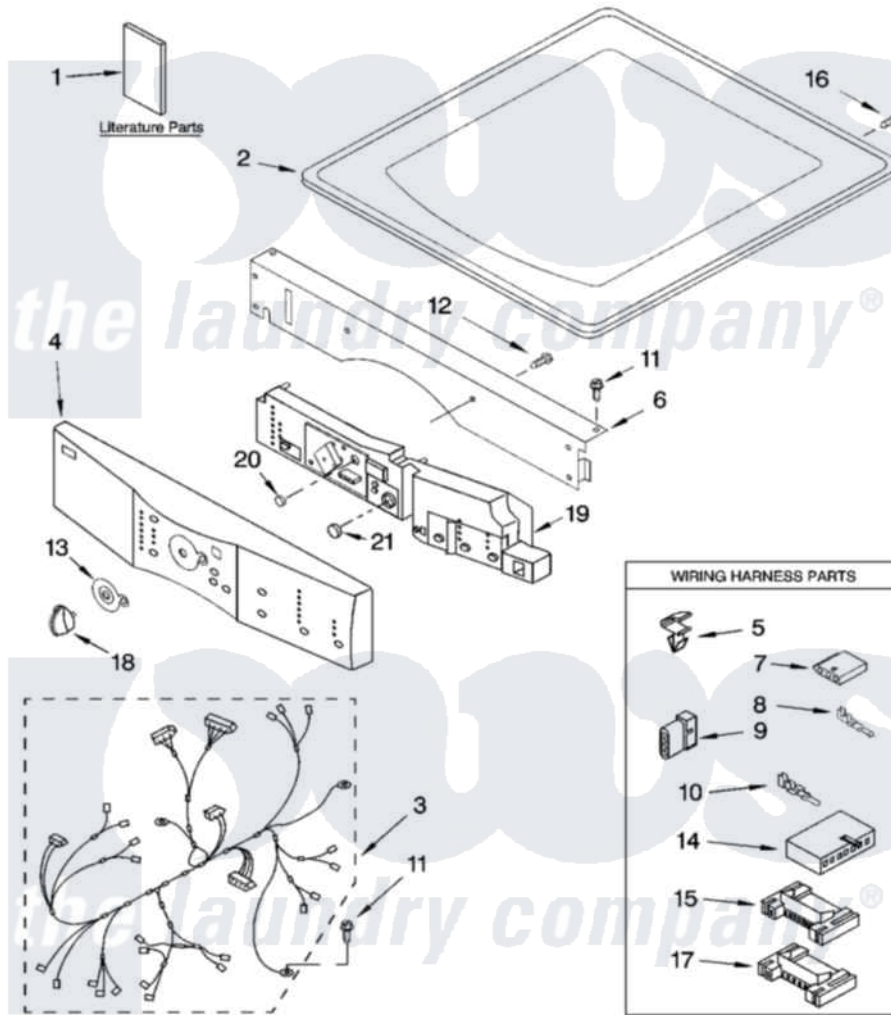

# Whirlpool YGEW9200LQ0 01 - TOP AND CONSOLE PARTS

## TOP AND CONSOLE PARTS

For Models: YGEW9200LW0, YGEW9200LQ0  
(White/Grey) (White/Blue)

Electric Dryer

7-02 Printed in U.S.A. (djc)

1

Part No. 4377968 Rev. B

[Whirlpool Residential Whirlpool YGEW9200LQ0 Dryer Parts](#) Parts Diagram 01 - TOP AND CONSOLE PARTS

[Click on the part number to view part](#)

Item	Original Part Number	Replaced By	Status	Part Description
1	LIT3976605		Not Available	Literature Parts (Wiring Diagram)
"	LIT3978733		Not Available	Literature Parts (Label, Energy Guide)
"	LIT3979275		Not Available	Literature Parts (Use & Care Guide)
"	LIT3979302		Not Available	Literature Parts (Tech Sheet)
2	8519251	<a href="#">W10117263</a>		Top
3	8299928		Not Available	Harness, Main
4	<a href="#">8530587</a>			Panel, Console
"	<a href="#">8530588</a>			Panel, Console
5	<a href="#">3394427</a>			Clip-Harness
6	<a href="#">8519271</a>			Bracket, Console
7	<a href="#">353424</a>			Plug, Terminal
8	<a href="#">94614</a>			Terminal
9	<a href="#">3936144</a>			Do-It-Yourself Repair Manuals
10	94613	<a href="#">596797</a>		Terminal

11	3390647	<a href="#">488729</a>	Screw
12	488886	<a href="#">488787</a>	Screw
13	<a href="#">8519406</a>		Bezel, Cycle
14	<a href="#">3936150</a>		Connector, 7-Circuit
15	<a href="#">3395683</a>		Receptacle, Multi-Terminal
16	<a href="#">8281225</a>		Screw, 8-18 X 1/2
17	<a href="#">2203186</a>		Connector, 5-Circuit
18	8519396	<a href="#">8181859</a>	Knob, Control
"	8519397	<a href="#">8181881</a>	Knob, Control
19	<a href="#">8530589</a>		User Interface
"	<a href="#">8530590</a>		User Interface
20	<a href="#">8530591</a>		Button, Start
21	<a href="#">8530592</a>		Button, Pause/Cancel