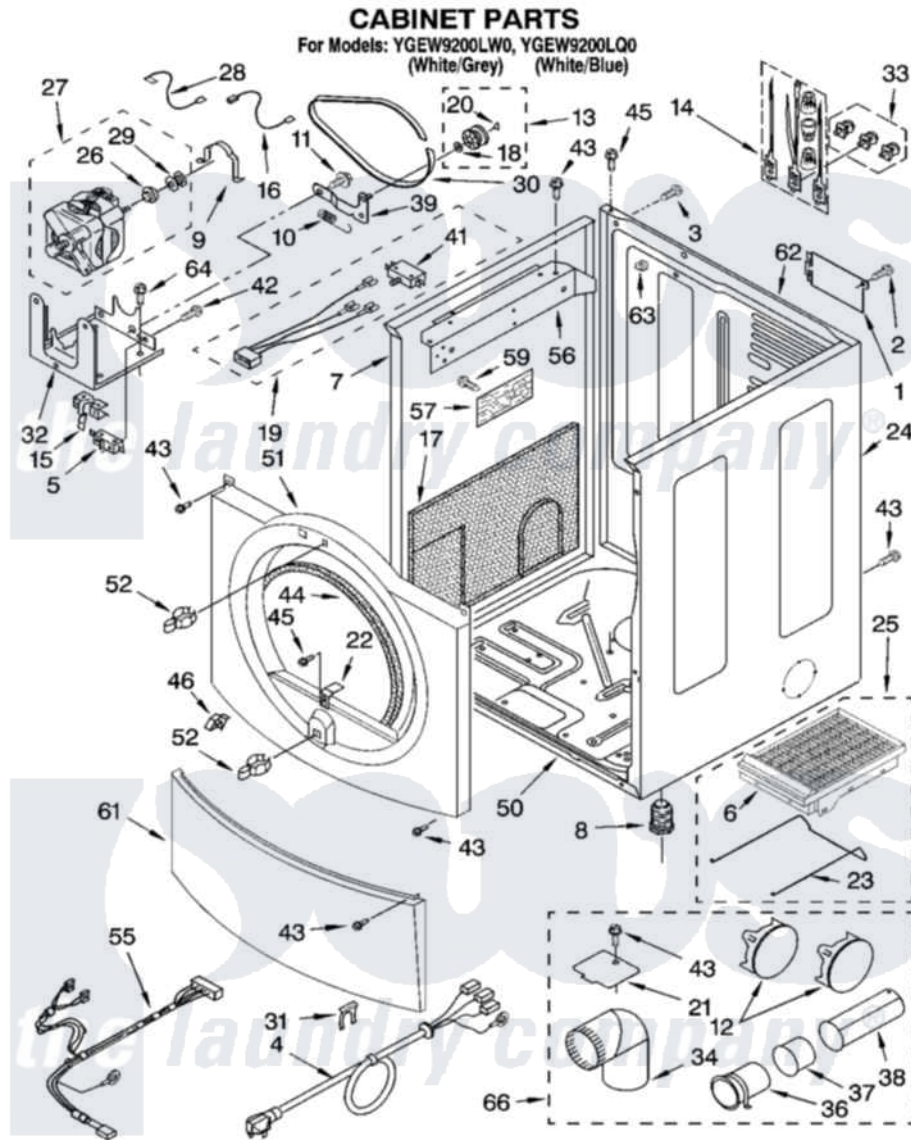

Whirlpool YGEW9200LQ0 02 - CABINET PARTS

4377968

3

Whirlpool [Residential Whirlpool YGEW9200LQ0 Dryer Parts](#) Parts Diagram 02 - CABINET PARTS
Click on the part number to view part

Item	Original Part Number	Replaced By	Status	Part Description
1	8317342	W10119283		Cover, Terminal Block
2	3390814	90767		Screw, 8A X 3/8 HeX Washer Head Tapping
3	697776	4331106		Screw, No.10-32 X 7/16
4	8529008		Not Available	HARNES, WIRING
5	3394881	279782		Switch-Lid
6	8521959	W10121663		Dryer Rack
7	8519209	W10131287		Panel
8	3392100	49621		Feet-Leveling
"	279810			Foot-Optional
9	660658			Clamp, Motor Mounting 343481 685441
10	3387374			Spring, Idler
11	3389420			Retainer-Idler 1/4-20 X 1/16
12	697750	W10470674		Dryer Exhaust Kit
13	3388672	279640		Pulley-ldr
14	279218			Terminal Tinned And Brass