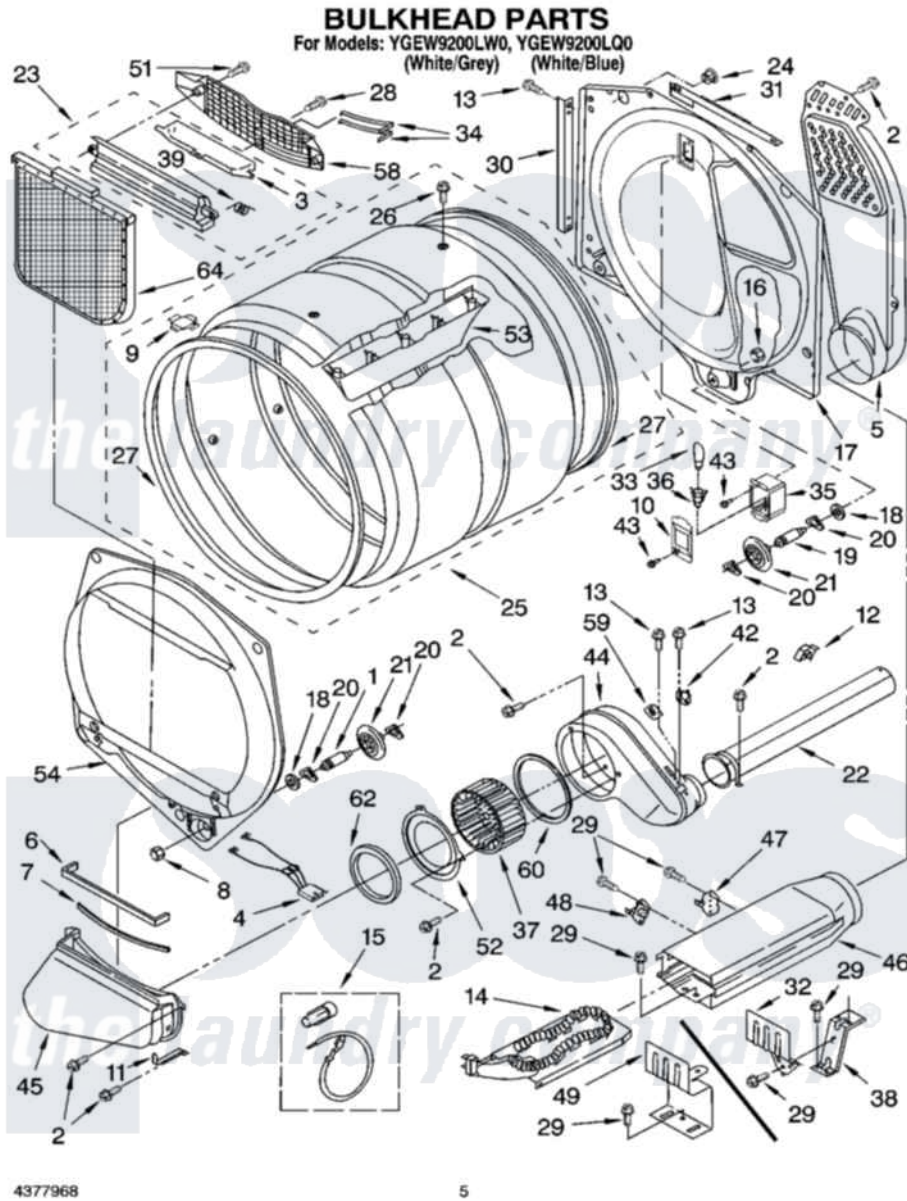

# Whirlpool YGEW9200LQ0 03 - BULKHEAD PARTS

Whirlpool [Residential Whirlpool YGEW9200LQ0 Dryer Parts](#) Parts Diagram 03 - BULKHEAD PARTS  
Click on the part number to view part

Item	Original Part Number	Replaced By	Status	Part Description
1	3399508	<a href="#">W10359271</a>		Shaft, Drum Roller Threads
2	3390647	<a href="#">488729</a>		Screw
3	3394984	<a href="#">8563758</a>		Door, Lint Screen
4	<a href="#">3406653</a>			Harness, Sensor
5	697354	<a href="#">3387911</a>		Duct-Air
6	<a href="#">697813</a>			Seal, Outlet Housing
7	697814	<a href="#">697813</a>		Seal, Outlet Housing
8	<a href="#">3359452</a>			Nut, Lock
9	<a href="#">8066086</a>			Plug, Drum Hole
10	3402841	<a href="#">8532165</a>		Lens, Drum Light
11	8529005		Not Available	Bracket, Lint Duct
12	<a href="#">3388229</a>			Retainer, Toe Panel
13	3390646	<a href="#">W10139210</a>		Screw, 8-18 X 5/16
14	<a href="#">3387747</a>			Element, Heater
15	<a href="#">279457</a>			Wire Kit, Terminal
16	<a href="#">3387709</a>			Nut, 3/8-16