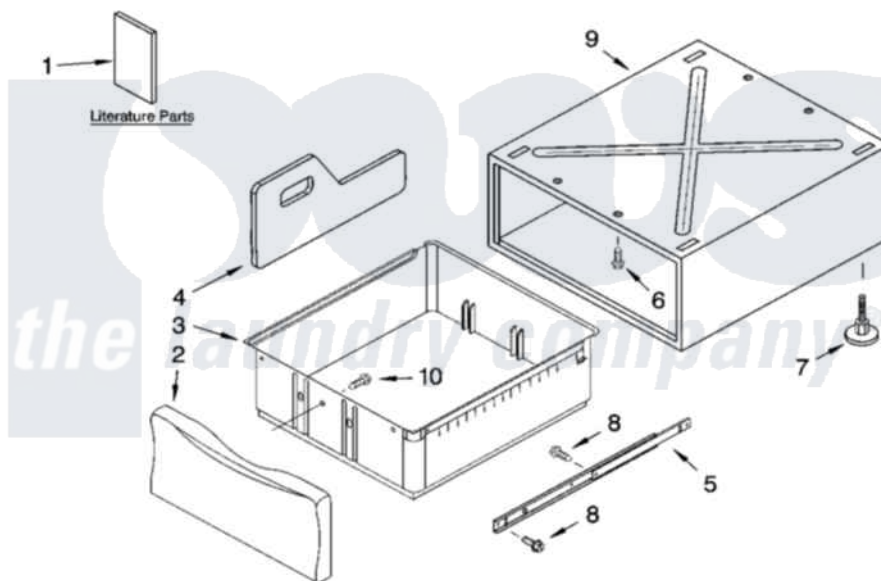

Whirlpool YGEW9200LQ0 05 - PEDESTAL PARTS

PEDESTAL PARTS For Models: YGEW9200LW0, YGEW9200LQ0 (White/Grey) (White/Blue)

FOR ORDERING INFORMATION REFER TO PARTS PRICE LIST

8

4377968

Whirlpool [Residential Whirlpool YGEW9200LQ0 Dryer Parts](#) Parts Diagram 05 - PEDESTAL PARTS
Click on the part number to view part

Item	Original Part Number	Replaced By	Status	Part Description
1	LIT8528308		Not Available	Literature Parts (Installation Instructions)
"	LIT8528309		Not Available	Literature Parts (Parts List)
2	8181772	8538014		Drawer Front Assembly
"	8181773	8538015		Drawer Front Assembly
"	8181774	8538016		Drawer Front Assembly
3	8181775	8537883		Drawer Bin
4	8181777	280123		Divider
5	8181778	8578394		Slide Assembly
6	3400111			Screw, 12-14 X 5/8
7	8181779	8563585		Leveling Foot And Nut
8	8181793	694091		Trim, Side Right Hand
9	BLANK		Not Available	Cabinet (Not Serviced)
10	487909	488729		Screw