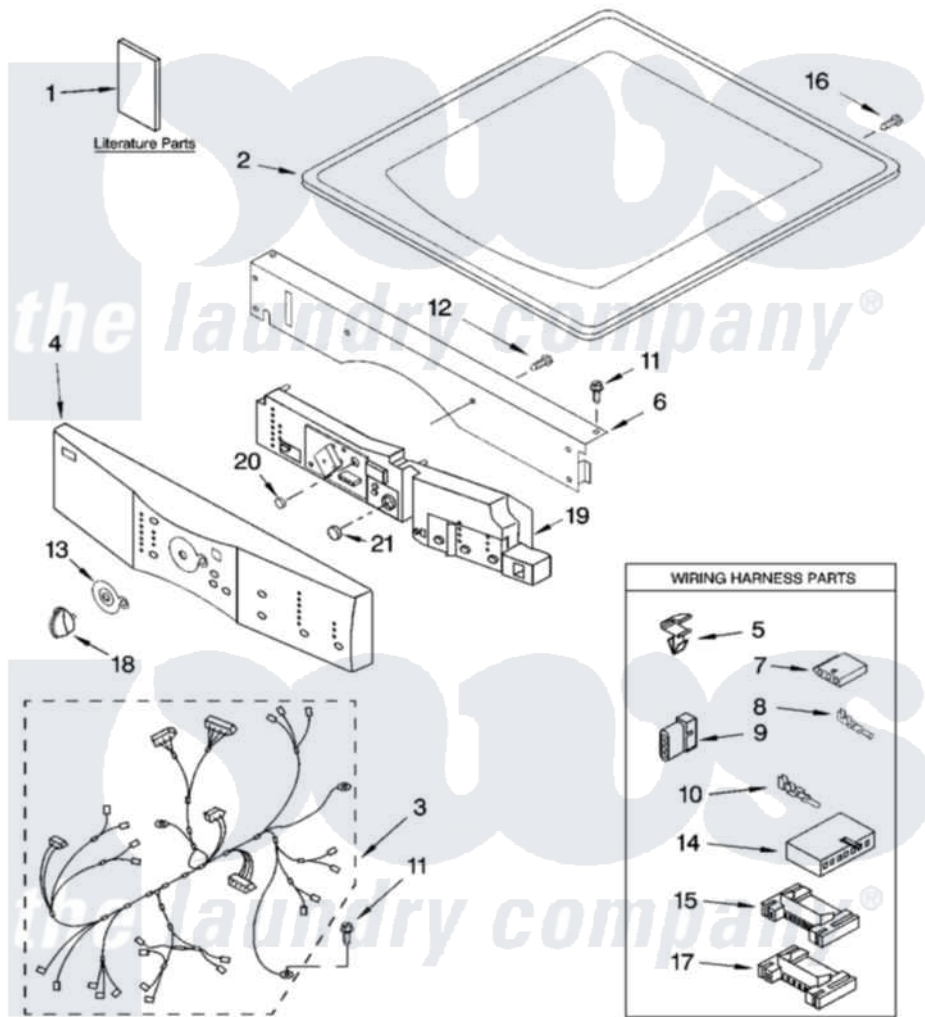

Whirlpool YGEW9200LQ1 01 - TOP AND CONSOLE PARTS

TOP AND CONSOLE PARTS

For Models: YGEW9200LW1, YGEW9200LQ1, YGEW9200LL1
(White/Platinum) (White/Blue) (Pewter)

Electric Dryer

05-03 Printed in U.S.A. (djc)

1

Part No. 8180005 Rev. A

Whirlpool Residential Whirlpool YGEW9200LQ1 Dryer Parts Parts Diagram 01 - TOP AND CONSOLE PARTS

[Click on the part number to view part](#)

Item	Original Part Number	Replaced By	Status	Part Description
1	LIT8535903		Not Available	Literature Parts (Label, Energy Guide)
"	LIT8542741		Not Available	Literature Parts (Use & Care Guide)
"	LIT8541835		Not Available	Literature Parts (Tech Sheet)
2	8519251	W10117263		Top
"	3980096	3980357		Top
3	8529984		Not Available	Harness, Main
4	8530587			Panel, Console
"	8530588			Panel, Console
"	3980188			Panel, Console
5	3394427			Clip-Harness
6	8519271			Bracket, Console
7	353424			Plug, Terminal
8	94614			Terminal
9	3936144			Do-It-Yourself Repair Manuals
10	94613	596797		Terminal

11	3390647	488729	Screw
12	488886	488787	Screw
13	8519406		Bezel, Cycle
14	3936150		Connector, 7-Circuit
15	3395683		Receptacle, Multi-Terminal
16	8281225		Screw, 8-18 X 1/2
17	2203186		Connector, 5-Circuit
18	46197020472	8181859	Knob, Control
"	46197020471	8181881	Knob, Control
"	46197020742	8182050	Knob, Control
19	8530589		User Interface
"	8530590		User Interface
"	3980189		User Interface
20	8530591		Button, Start
21	8530592		Button, Pause/Cancel