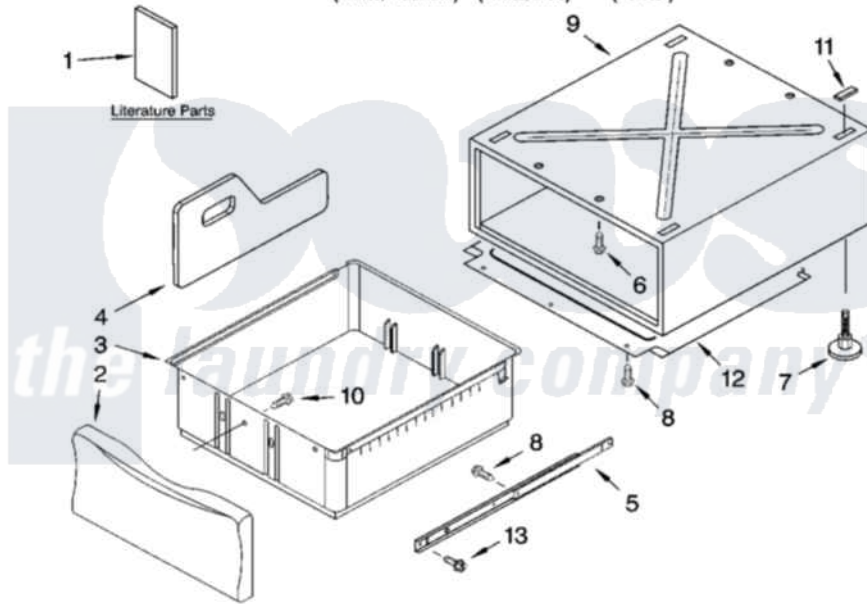

Whirlpool YGEW9200LQ1 05 - PEDESTAL PARTS (NOT INCLUDED)

PEDESTAL PARTS (NOT INCLUDED)

For Models: YGEW9200LW1, YGEW9200LQ1, YGEW9200LL1
(White/Platinum) (White/Blue) (Pewter)

8

8180005

Whirlpool [Residential Whirlpool YGEW9200LQ1 Dryer Parts](#) Parts Diagram 05 - PEDESTAL PARTS (NOT INCLUDED)
Click on the part number to view part

Item	Original Part Number	Replaced By	Status	Part Description
1	LIT8537141		Not Available	Literature Parts (Installation Instructions)
"	LIT8537342		Not Available	Literature Parts (Parts List)
2	8537870	8538014		Drawer Front Assembly
"	8537871	8538015		Drawer Front Assembly
"	8537872	8538016		Drawer Front Assembly
"	8537908	8538017		Drawer Front Assembly
3	8537883			Drawer Bin
4	8537875	280123		Divider
5	8537850	8578394		Slide Assembly
6	3400111			Screw, 12-14 X 5/8
7	8537852	8563585		Leveling Foot And Nut
8	3400639	3388228		Screw, 8-18 X 1/32
9	BLANK		Not Available	Cabinet (Not Serviced)
10	3400842			Screw, 8-18 X 1/2
11	8537863			Pad
12	8537853			Pan, Bottom