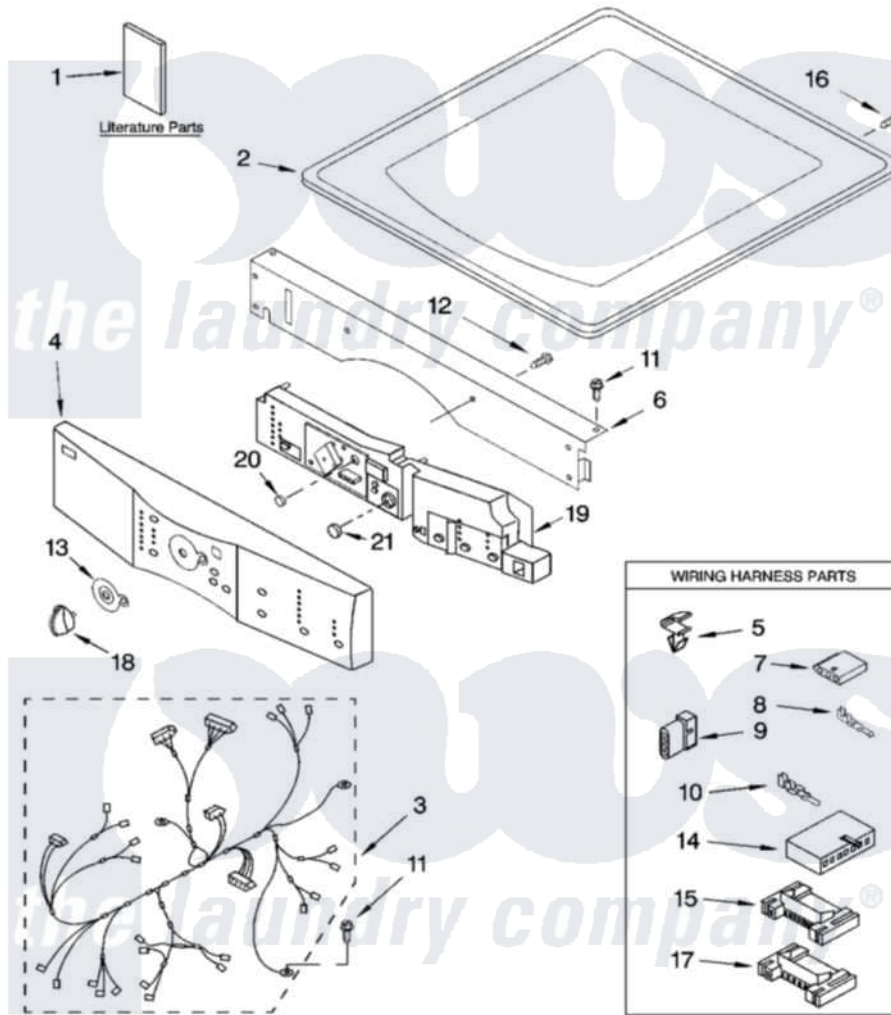

Whirlpool YGEW9200LW0 01 - TOP AND CONSOLE PARTS

TOP AND CONSOLE PARTS

For Models: YGEW9200LW0, YGEW9200LQ0
(White/Grey) (White/Blue)

Electric Dryer

7-02 Printed in U.S.A. (djc)

1

Part No. 4377968 Rev. B

Whirlpool Residential Whirlpool YGEW9200LW0 Dryer Parts Parts Diagram 01 - TOP AND CONSOLE PARTS

[Click on the part number to view part](#)

Item	Original Part Number	Replaced By	Status	Part Description
1	LIT3976605		Not Available	Literature Parts (Wiring Diagram)
"	LIT3978733		Not Available	Literature Parts (Label, Energy Guide)
"	LIT3979275		Not Available	Literature Parts (Use & Care Guide)
"	LIT3979302		Not Available	Literature Parts (Tech Sheet)
2	8519251	W10117263		Top
3	8299928		Not Available	Harness, Main
4	8530587			Panel, Console
"	8530588			Panel, Console
5	3394427			Clip-Harness
6	8519271			Bracket, Console
7	353424			Plug, Terminal
8	94614			Terminal
9	3936144			Do-It-Yourself Repair Manuals
10	94613	596797		Terminal

11	3390647	488729	Screw
12	488886	488787	Screw
13	8519406		Bezel, Cycle
14	3936150		Connector, 7-Circuit
15	3395683		Receptacle, Multi-Terminal
16	8281225		Screw, 8-18 X 1/2
17	2203186		Connector, 5-Circuit
18	8519396	8181859	Knob, Control
"	8519397	8181881	Knob, Control
19	8530589		User Interface
"	8530590		User Interface
20	8530591		Button, Start
21	8530592		Button, Pause/Cancel